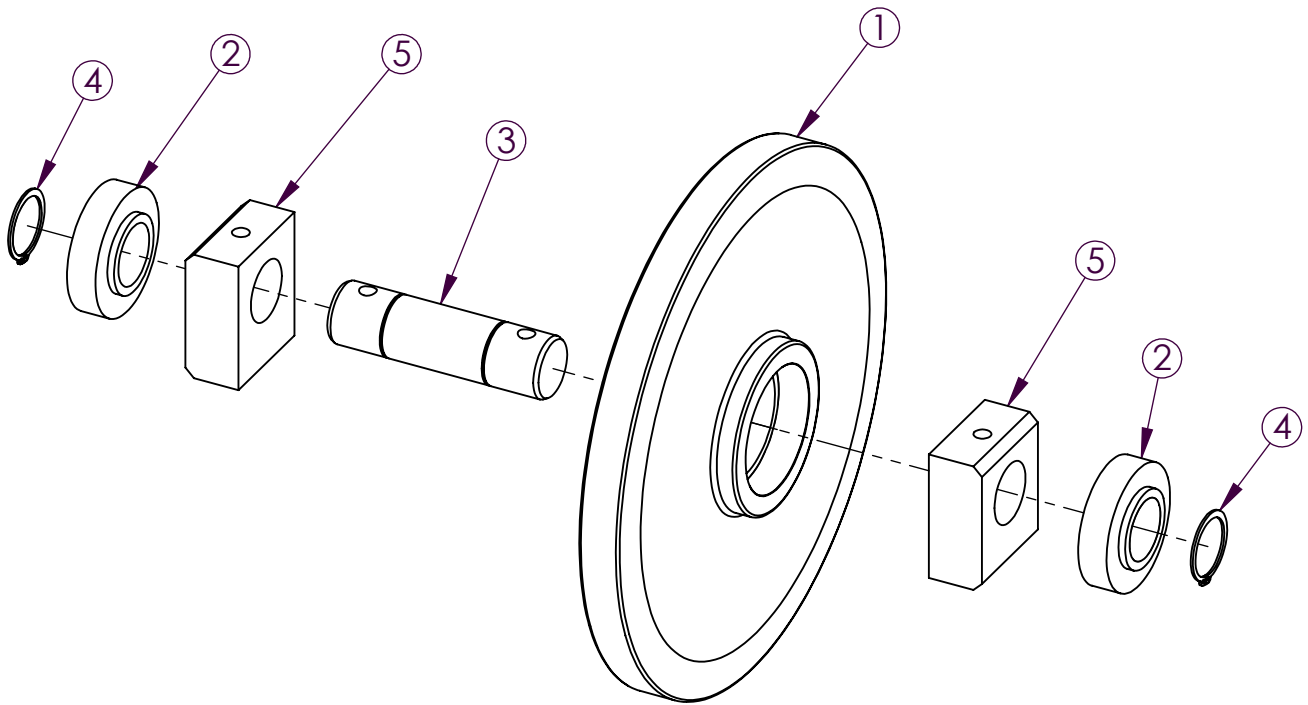

ITEM NO.	PART NUMBER	DESCRIPTION	QTY.
1	64119	FRONT ROLLER-1810	1
2	22218	BEARING-JAF 88507	2
3	64120	SHAFT	1
4	22219	EXT CLIP, AXIAL, ROTOR CLIP	2
5	64001	MOUNT BLOCK FRONT ROLLER	2