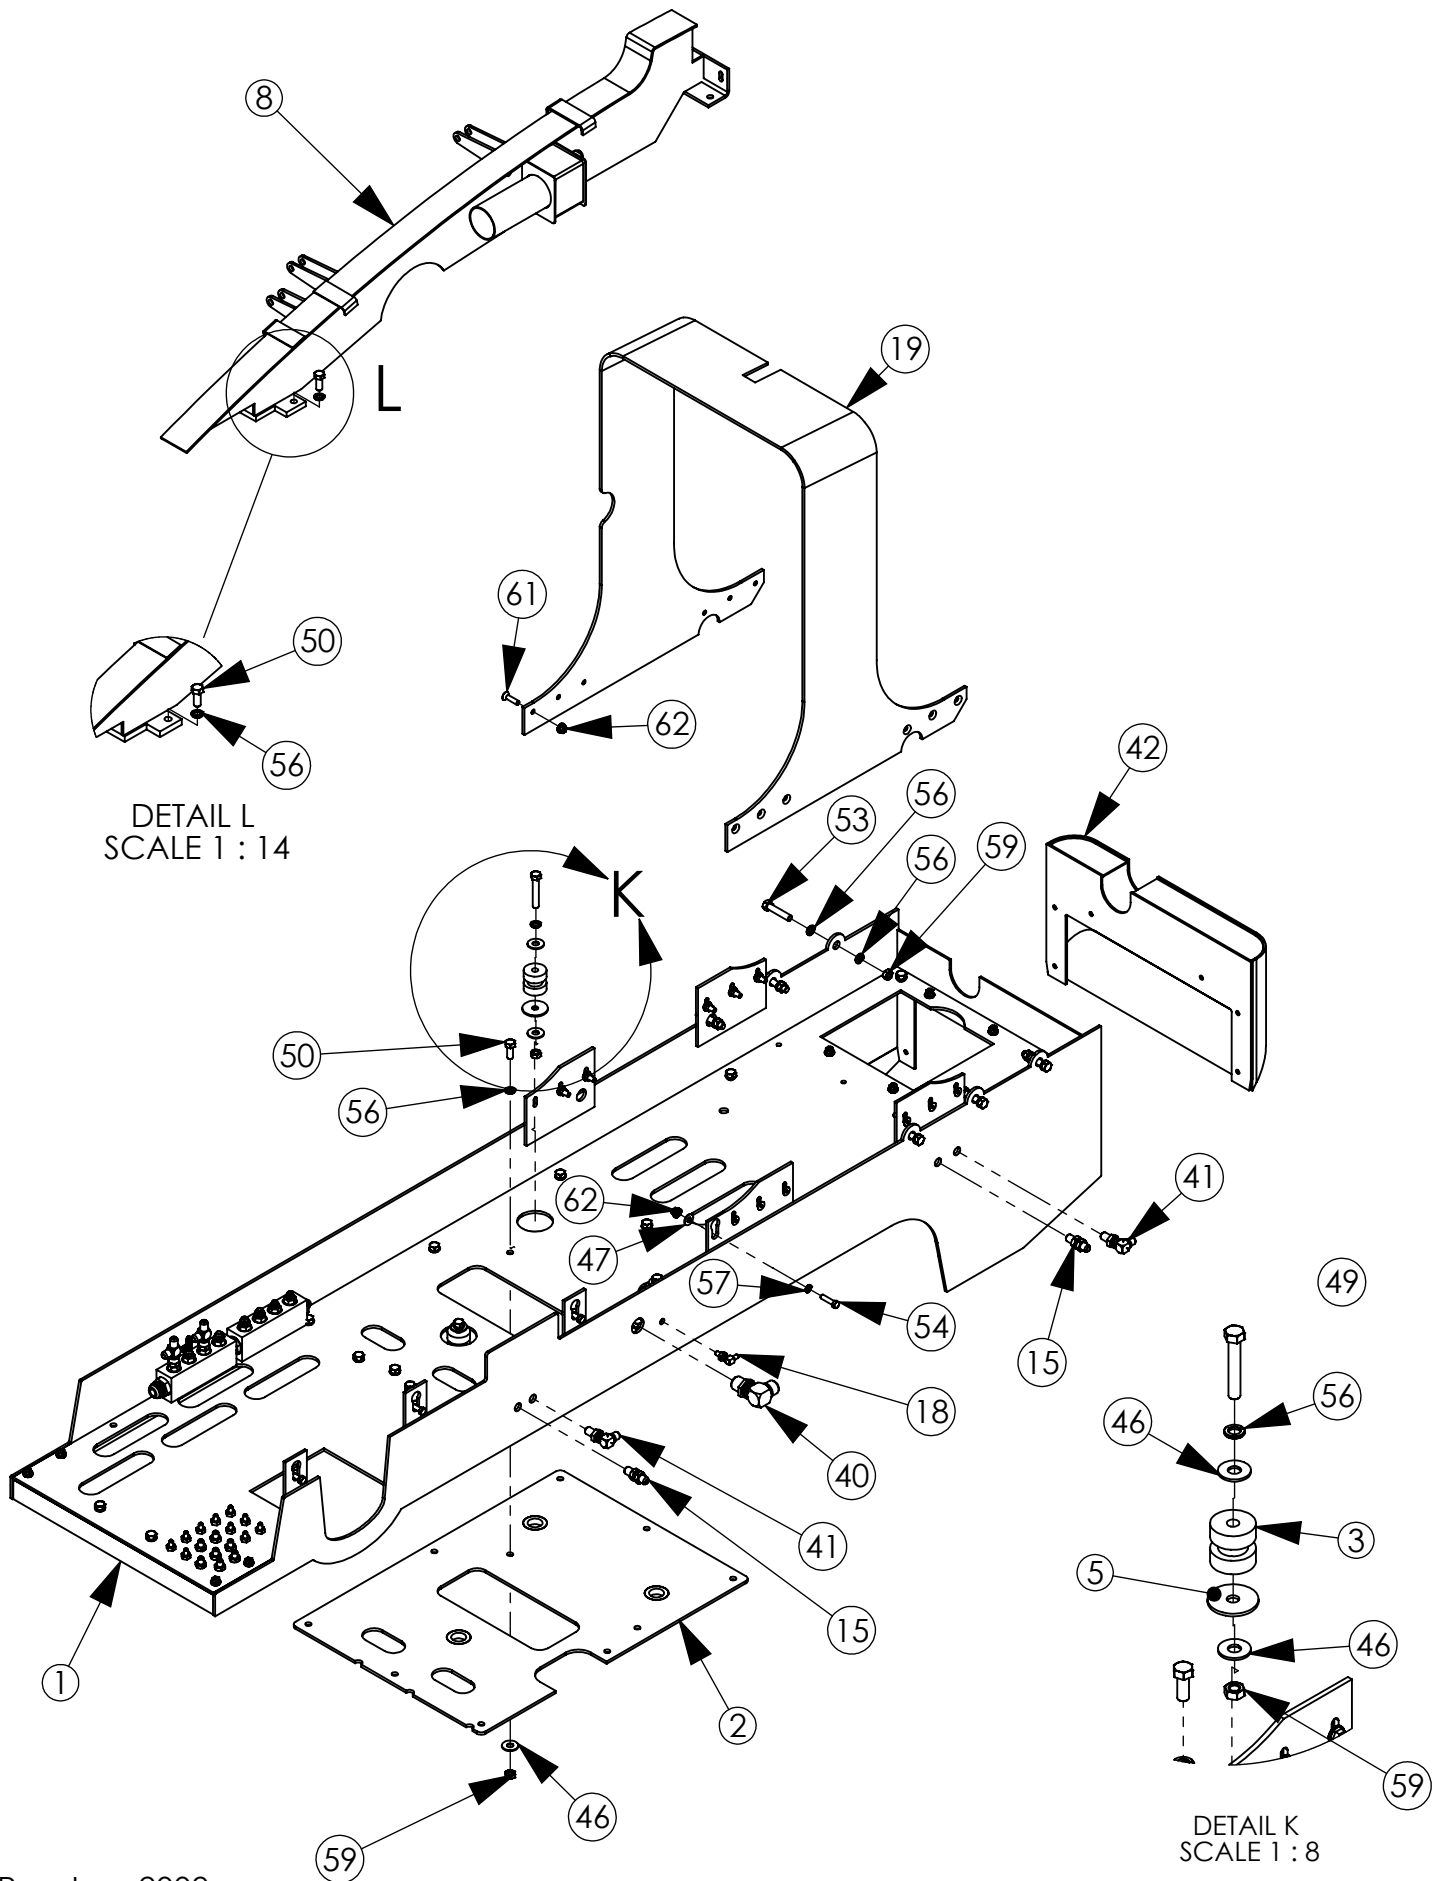

ITEM NO.	PART NUMBER	DESCRIPTION	QTY
1	71072	ENGINE PAN	1
2	71012	SUPPORT-ENGINE	1
3	22208	VIBRATION ISOLATOR	3
5	22209	ISOLATOR WASHER	3
8	71071	BACK BONE	1
15	8MJBH	FITTING, -8MJ BULKHEAD	2
18	4MJ90BH	MALE JIC - BULKHEAD - 90	1
19	64777	2020 - REAR WRAPPER	1
40	16MJ16MJBH90	16MJ - 16MJ BULKHEAD 90 FITTING	1
41	8MJ8MJBH90	FITTING, 8MJ BULKHEAD 90	2
42	71094	COVER REAR LOWER	1
46	12FW	WASHER, FLAT, 1/2"	33
48	1213X3HB	BOLT, HEX, 1/2-13 X 3" LONG	3
49	1213X114HB	BOLT, HEX, 1/2-13 X 1 1/4" LONG	13
52	1213X212HB	BOLT, HEX, 1/2-13 X 2 1/2" LONG	6
53	3816X112HB	BOLT, HEX, 3/8-16 X 1 1/2" LONG	4
54	12LW	WASHER, LOCK, 1/2"	37
55	38LW	WASHER, LOCK, 3/8"	3
56	1213HN	NUT, HEX, 1/2-13	28
57	3816X114FHCS	3/8-16 X 1 1/4" FLAT HEAD SOCKET CAP SCREW	12
59	3816X1WHB	BOLT, WHIZ, 3/8-16 X 1" LONG	8
61	12X214SHSB	SCREW, SHOULDER, .500 X 2.25, SOCKET HEAD 3/8-16	4
62	701-105-02	NUT, NYLOCK, 3/8-16	4