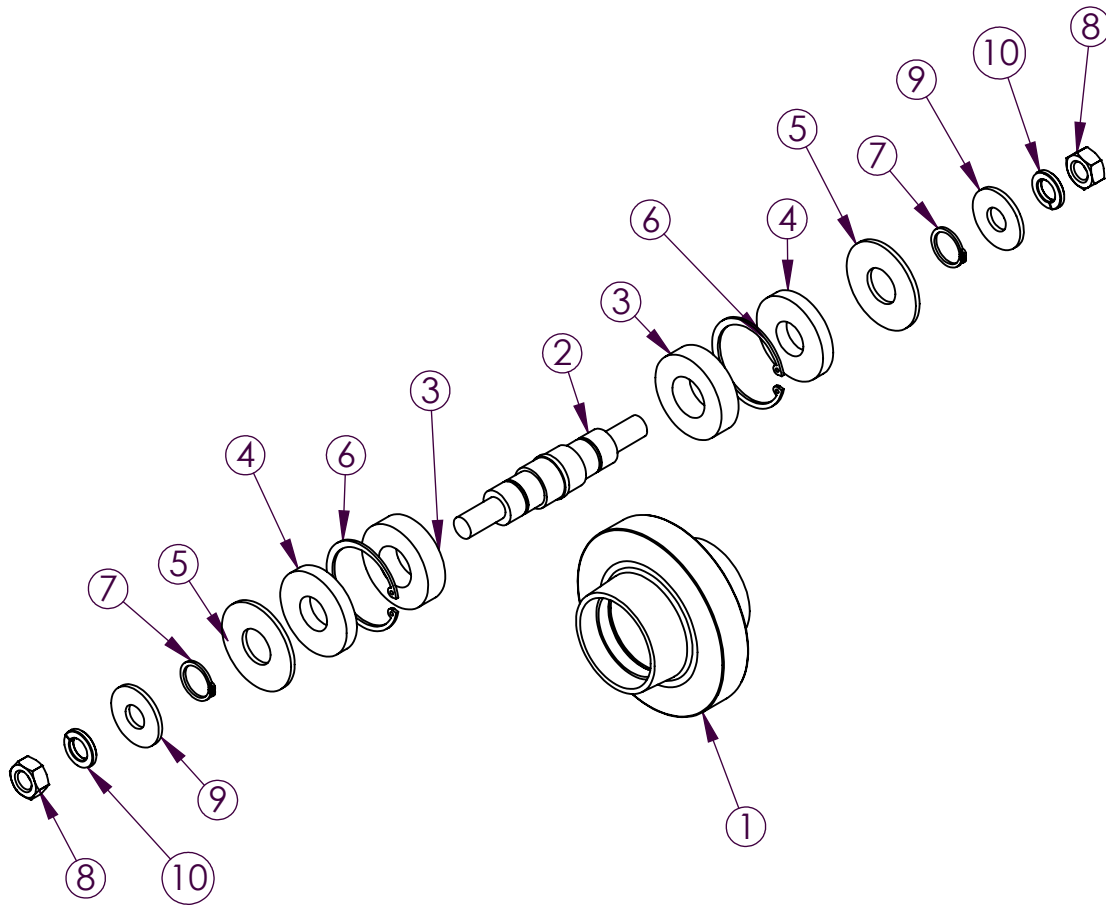

UNDERCARRIAGE - 80588
BOM

ITEM NO.	PART NUMBER	DESCRIPTION	Qty
1	70993	FRAME WA- TRACK, MID	1
2	80704	SL2020 - LEFT TRACK ASSEMBLY - COMPLETE	1
3	80705	SL2020 - RIGHT TRACK ASSEMBLY - COMPLETE	1
4	1213X212HB	BOLT, HEX, 1/2-13 X 2 1/2" LONG	16
5	12LW	WASHER, LOCK, 1/2"	16
6	12FW	WASHER, FLAT, 1/2"	32
7	1213HN	NUT, HEX, 1/2-13	16
8	64295	BRACKET-SUPPORT, TRACK FRAME	4

LEFT TRACK ASSY - 80704

ITEM NO.	PART NUMBER	DESCRIPTION	QTY
1	70991	FRAME WA-TRACK, LEFT	1
2	80584	ROLLER ASSEMBLY-BOTTOM, TRACK	8
3	80608	TRACK DRIVE ASSEMBLY	1
4	80612	ROLLER ASSEMBLY-FRONT, TRACK	1
5	80603	CYLINDER ASSEMBLY-TRACK	1
6	80617	SPRING ASSEMBLY-TRACK	1
7	70932	TRACK ADJUSTOR	1
8	22182	TRACK	1
9	5811X3HB	BOLT, HEX, 5/8-11 X 3" LONG	9
10	58LW	WASHER, LOCK, 5/8"	9
11	5811HN	NUT, HEX, 5/8-11	9

NOTE: RIGHT TRACK ASSEMBLY IS PART NO. 80705
RIGHT TRACK FRAME IS PART NUMBER 70992

ITEM NO.	PART NUMBER	DESCRIPTION	QTY
1	64227	ROLLER	1
2	64171	SHAFT	1
3	22214	BEARING-SKF 6206	2
4	22215	SEAL-CR 10178	2
5	64172	COVER END	2
6	22216	INTL CLIP, AXIAL, ROTOR CLIP	2
7	22217	EXT CLIP, AXIAL, ROTOR CLIP	2
8	5811HN	NUT, HEX, 5/8-11	2
9	58FW	WASHER, FLAT, 5/8"	2
10	58LW	WASHER, LOCK, 5/8"	2