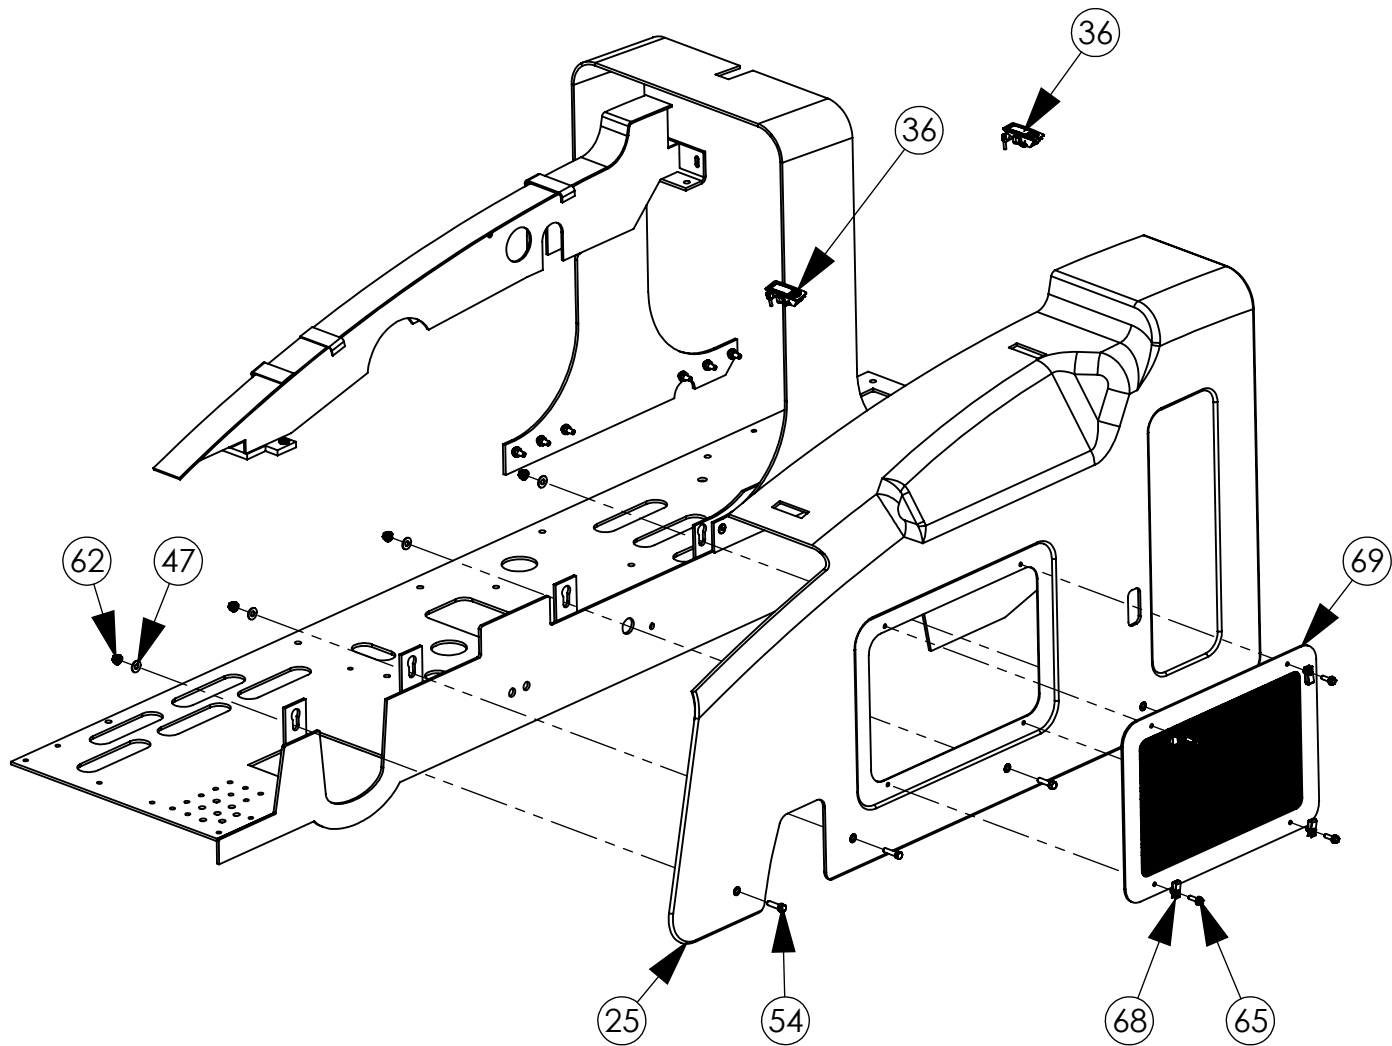

ENGINE COWL - LEFT - 80616
BOM

ITEM NO.	PART NUMBER	DESCRIPTION	QTY
25	22498	SL2020 - COWLING - LEFT GLASS PANEL W/ GLUED IN PARTS	1
36	22410	SL2020 - COWLING - LATCH - SOUTHCO	4
47	38FW	WASHER, FLAT, 3/8"	4
62	3816WHN	NUT, WHIZ, 3/8-16	24
65	51618X1WHB	BOLT, WHIZ, 5/16-18 X 1" LONG	4
68	22279	U NUT 5/16 - 18	4
69	71130	SL2020 - LEFT COWLING SCREEN DOOR	1