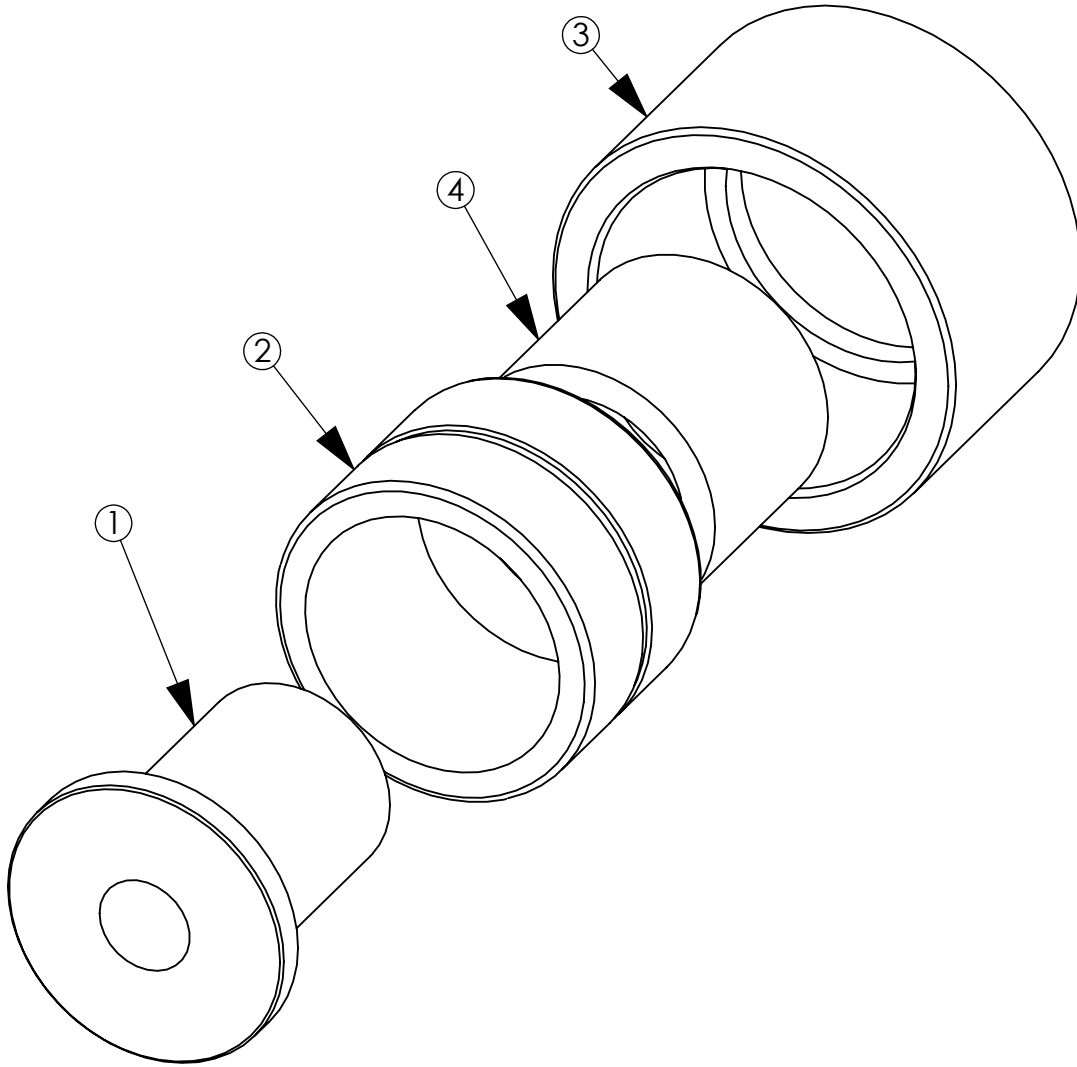

GUIDE ROLLER ASSY - 80655
BOM

ITEM NO.	PART NUMBER	DESCRIPTION	QTY
1	64613	MOUNT GUIDE ROLLER	1
2	22296	CAGE ROLL MR-22 MCGILL	1
3	64829	RING ROLLER OUTER	1
4	22370	INNER RING GUIDE ROLLER MI-18 MCGILL	1