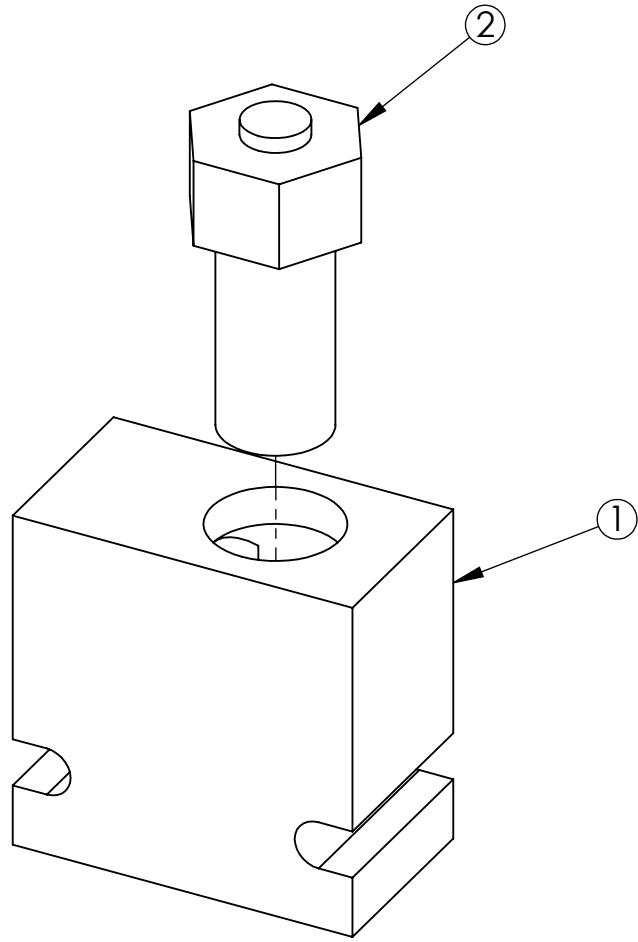

SEAT SWITCH - 80687
BOM

ITEM NO.	PART NUMBER	DESCRIPTION	QTY.
1	22260	BLOCK VALVE	1
2	22318	SEAT VALVE	1