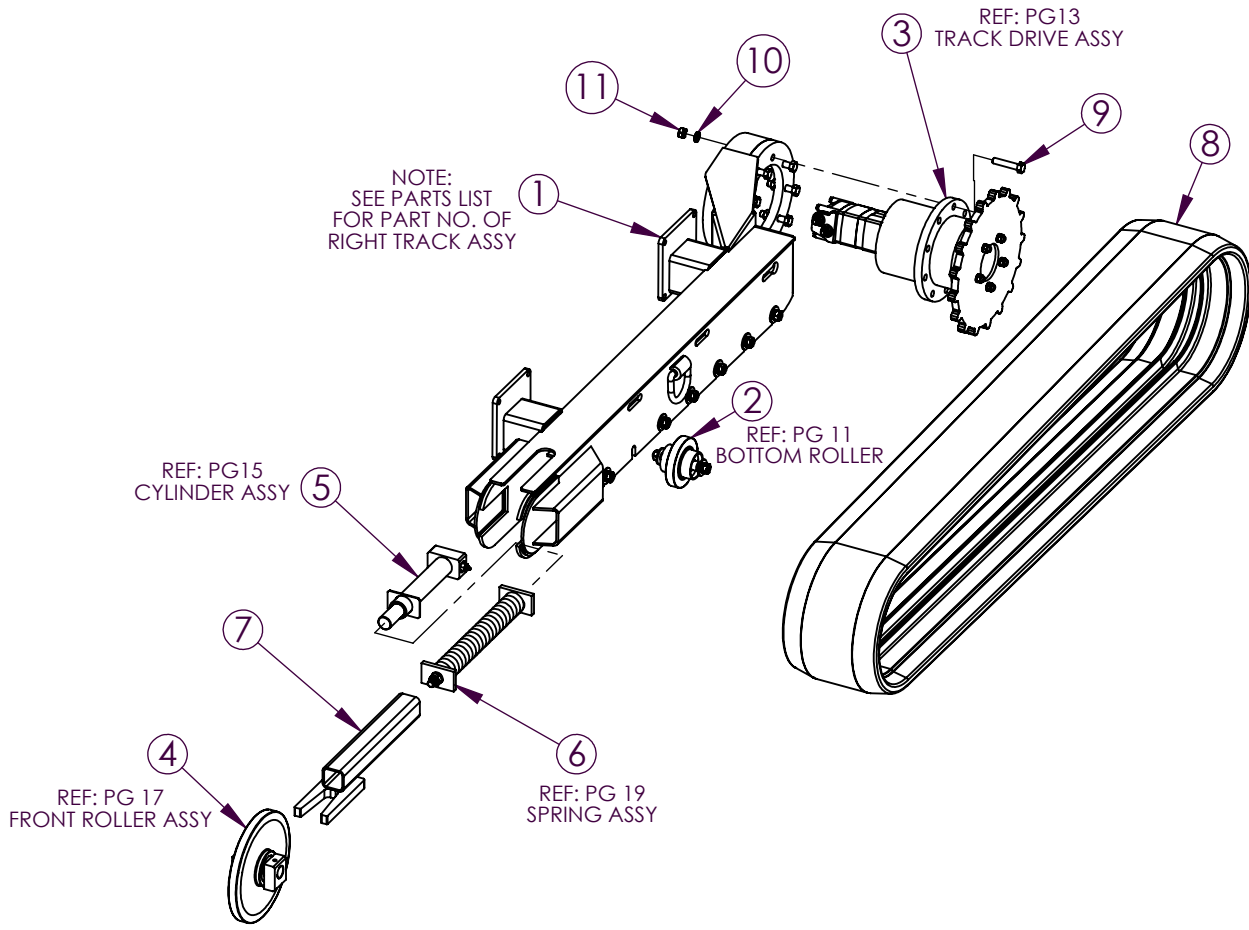

LEFT TRACK ASSY - 80704

ITEM NO.	PART NUMBER	DESCRIPTION	QTY
1	70991	FRAME WA-TRACK, LEFT	1
2	80584	ROLLER ASSEMBLY-BOTTOM, TRACK	8
3	80608	TRACK DRIVE ASSEMBLY	1
4	80612	ROLLER ASSEMBLY-FRONT, TRACK	1
5	80603	CYLINDER ASSEMBLY-TRACK	1
6	80617	SPRING ASSEMBLY-TRACK	1
7	70932	TRACK ADJUSTOR	1
8	22182	TRACK	1
9	5811X3HB	BOLT, HEX, 5/8-11 X 3" LONG	9
10	58LW	WASHER, LOCK, 5/8"	9
11	5811HN	NUT, HEX, 5/8-11	9

NOTE: RIGHT TRACK ASSEMBLY IS PART NO. 80705
RIGHT TRACK FRAME IS PART NUMBER 70992