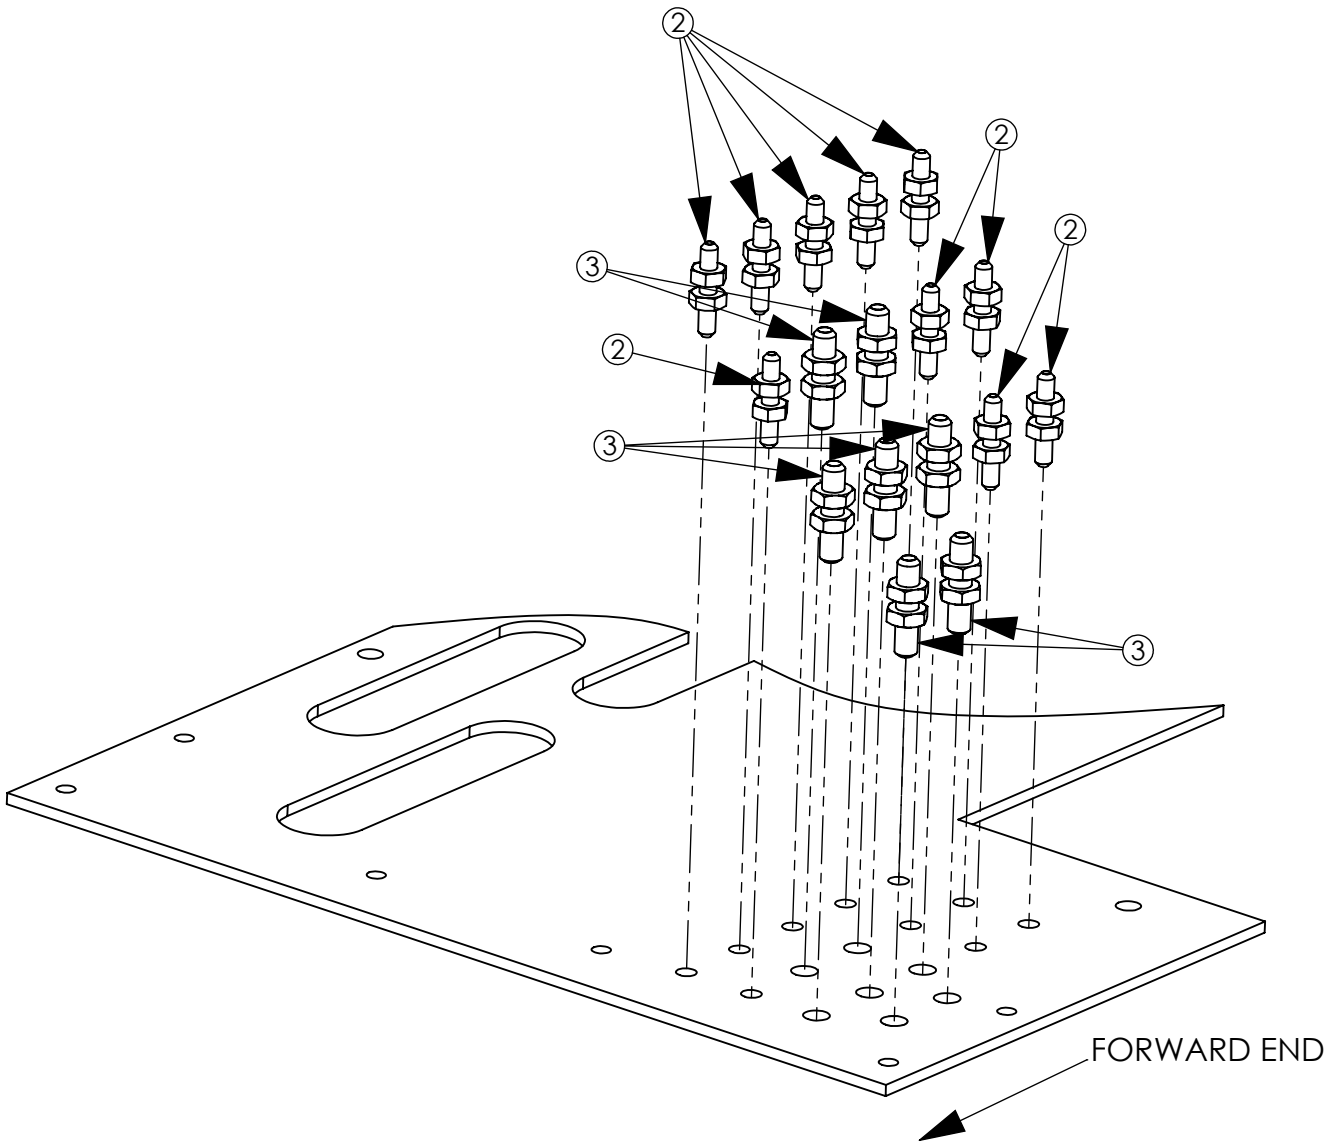

BULKHEAD FITTINGS

BULKHEAD FITTINGS - 80616
BOM

ITEM NO.	PART NUMBER	DESCRIPTION	QTY
1	64233	SHEET ENGINE	1
2	4MJBH	FITTING, -4MJ BULK HEAD	10
3	6MJBH	FITTING, -6MJ BULKHEAD	7