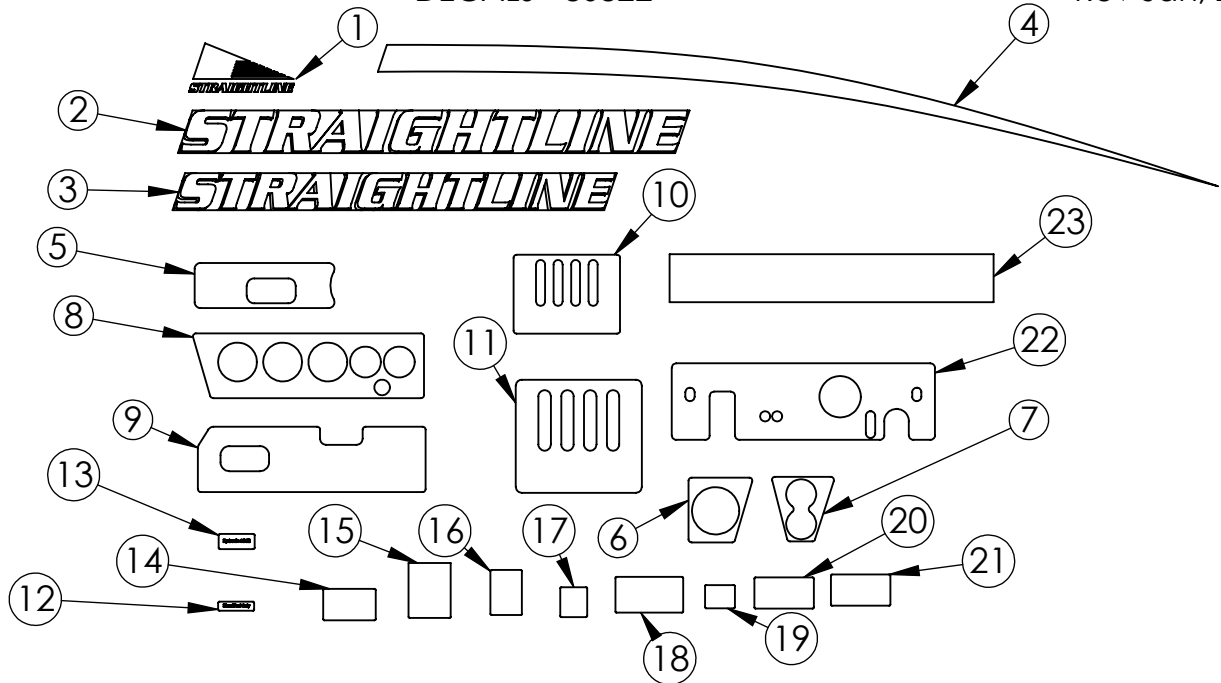

ITEM NO.	PART NUMBER	DESCRIPTION	QTY.
1	StraightLineLogoModel_4x9	STRAIGHTLINE LOGO - 4" X 8.5"	1
2	22385_StraightLine Logotype_39in	STRAIGHTLINE LOGOTYPE, 39"	1
3	22386_SL_Logotype_33inch	STRAIGHTLINE LOGOTYPE, 33"	1
4	22387_SL2020 GradientStripe_model	BLUE GRADIENT STRIPE	1
5	22379_Left Rotation Control	ROTATION CONTROL	1
6	22342_RtConsoleTachGauge.FH11	TACH/HOURMETER GA.	1
7	22382_RightConsole_EngOilEng Water	ENG OIL PRESS/ENG WAT TEMP GA.	1
8	22383_RightConsole_HydrPressureGauges	THRUST, ROTA, MUD GAUGE PANEL	1
9	22345_Thrust and WrenchControl	THRUST AND WRENCH CONTROL	1
10	22378_AugerStakeControlDecal	STAKEDOWN CONTROL	1
11	22381_Rear Tram Control	REAR TRAM AND STABILIZER CONTROL	1
12	75011602_DieselFuelOnly	USE DIESEL FUEL ONLY	1
13	120277-HydraulicOilFill	HYDRAULIC OIL FILL	1
14	120283_WarnRotatingShaft	WARNING, ROTATING SHAFT	1
15	120285_DangerExploFuelFire	DANGER, AVOID FUEL FIRE	1
16	120288_WarnBattExplosionDecal	WARNING, AVOID BATTERY EXPLOSION	1
17	120344_WarnHotMufflerDecal	WARNING, HOT MUFFLER	1
18	120420_DangerElectrocuDecal	DANGER, ELECTROCUTION POSSIBLE	1
19	121216_WarnDoNotOverThrust Auger.FH11	DO NOT OVERTHRUST AUGERS	1
20	236568202_WarnNoWrenches	DANGER USE NO WRENCHES	1
21	236235302_WarnKeepHandsClear	WARNING, KEEP HANDS CLEAR	1
22	22380	DECAL, PIPE LOADER, SL2020, SL2220	1
23	22098	MODEL ID DECAL SL2220	1