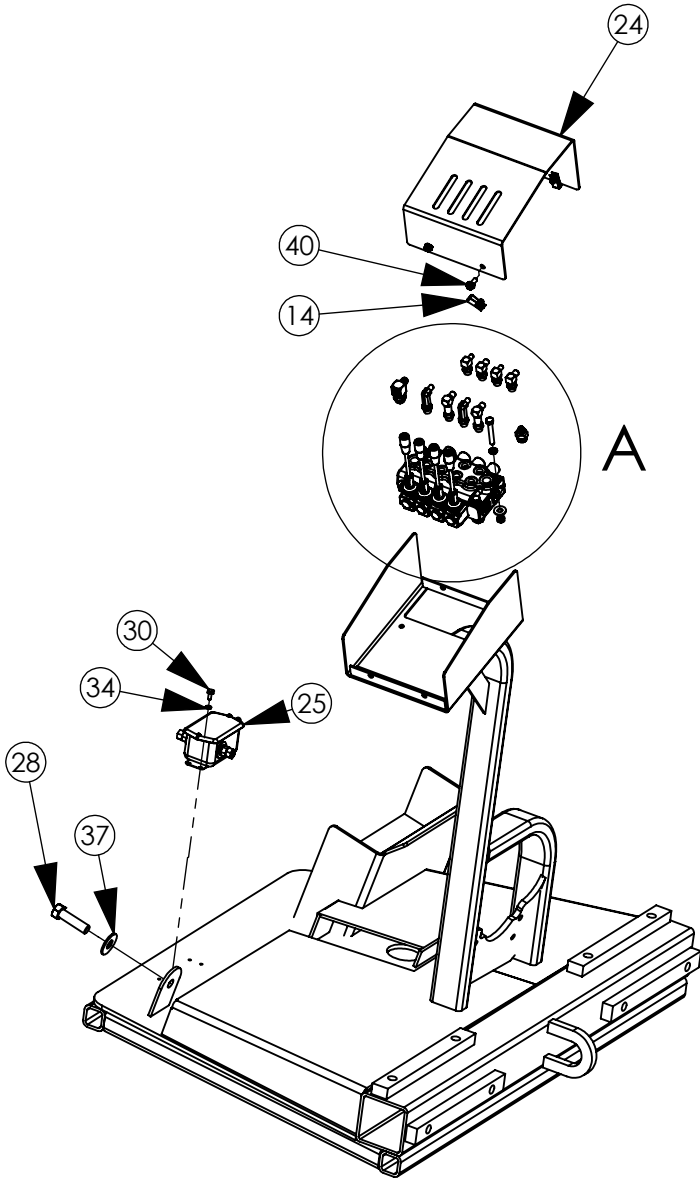

FRONT FOOT - DRILL RACK - 80656

FRONT FOOT - DRILL RACK - 80656
BOM

ITEM NO.	PART NUMBER	DESCRIPTION	QTY
9	6MB4MJ90	HYD. FITTING 6MB4MJ90	3
11	8MB6MJ	FTG HYD 8MB-6MJ	5
14	22279	U NUT 5/16 - 18	9
17	22302	VALVE STAKE DOWN	1
19	66323	FITTING, MODIFIED, 8MB6MJ W/ 4MB PORT OPPOSITE MJ	1
20	6MB6MJ90LL	HYD. FITTING 6MB6MJ90LL	2
21	6MB6MJ90	HYD. FITTING 6MB6MJ90	2
22	6MB4MJ90LL	HYD. FITTING 6MB4MJ90LL	2
24	64229	STAKE DOWN	1
25	120667	STRIKE ALERT SENSING COIL	1
26	3816X212HB	BOLT, HEX, 3/8-16 X 2 1/2" LONG	3
28	3410X234HB	BOLT, HEX, 3/4-10 X 2 3/4" LONG	1
30	1420X58HB	BOLT, HEX, 1/4-20 X 5/8" LONG	2
31	3816X1HB	BOLT, HEX, 3/8-16 X 1" LONG	1
34	12LW	WASHER, LOCK, 1/2"	4
35	14LW	WASHER, LOCK, 1/4"	2
37	58FW	WASHER, FLAT, 5/8"	8
38	34FW	WASHER, FLAT, 3/4"	1
40	5811HN	NUT, HEX, 5/8-11	8