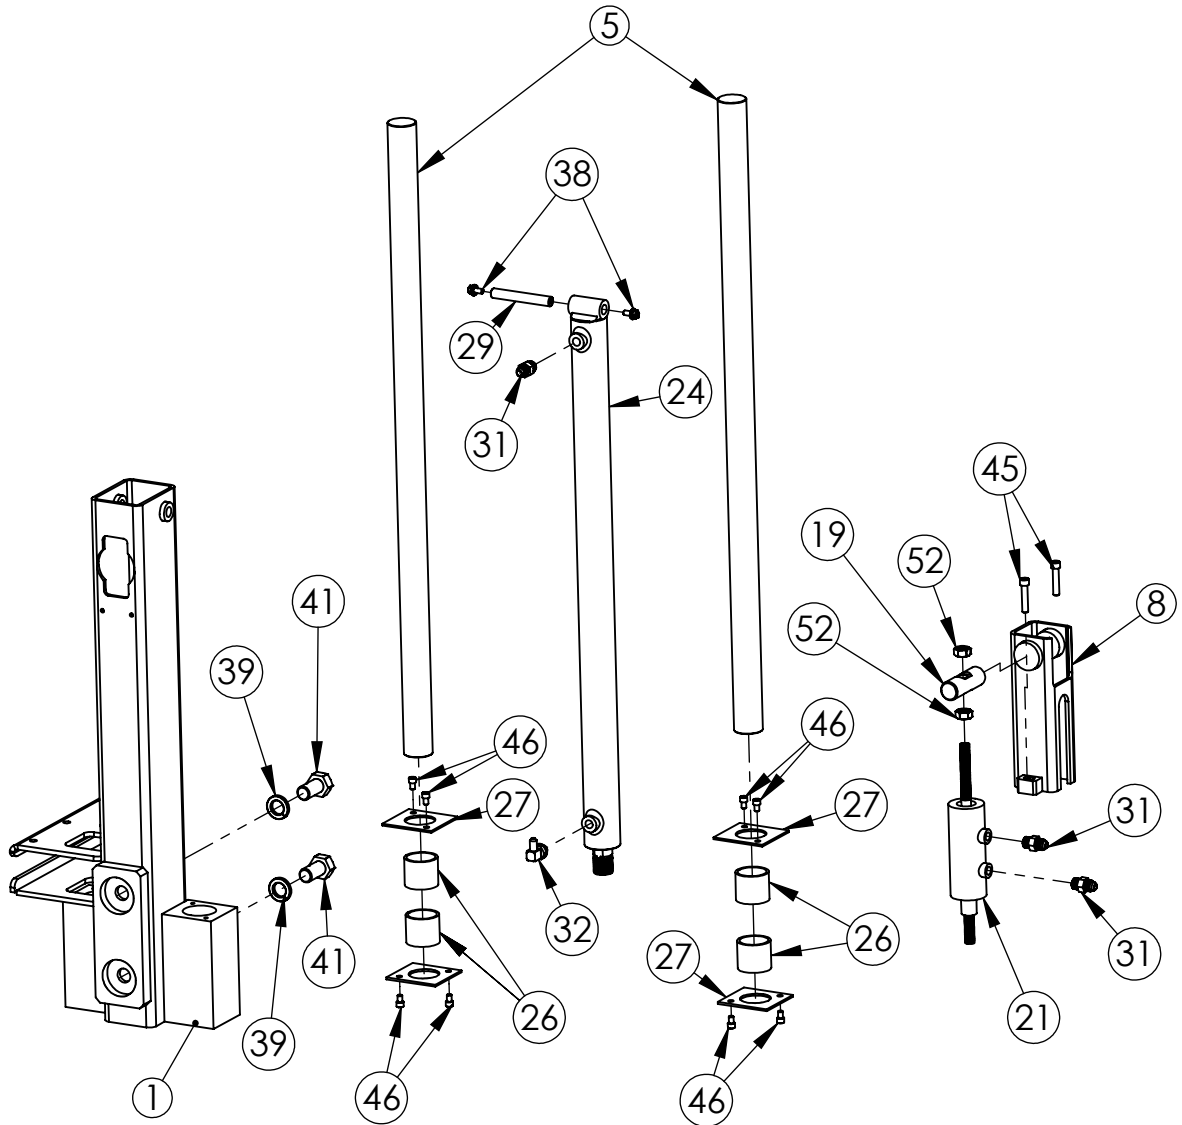

ROD LOADER - 80606D

SEE PAGE 73-74 FOR
ROD LOADER CLAMP, UPPER

SEE PAGE 75-76 FOR
ROD LOADER CLAMP, LOWER

ROD LOADER - 80606D
BOM

ITEM NO.	PART NUMBER	DESCRIPTION	QTY
2	71154	SL2020 - RODLOADER - VERTICAL ARM	1
3	161560_1	ROD, GUIDE - 2.000 X 35.50 LONG	2
4	161135	PIPE HANDLER END PLATE	1
9	236-4774-02	BEARING, GAR-MAX	4
10	161139	PLATE, KEEPER - GARLOCK BEARING/ 2" ID X 2.25 OD X 1.50	2
20	221181	SL2020, SL2462 - RODLOADER - ENERGY CHAIN	1
25	236-4780-02	RODLOADER - HORIZONTAL CYLINDER	1
28	160628B1	PIN, CYLINDER - .500 X 2.75 - W/ TAPPED ENDS	2
30	236-2931-02	SL2020, SL2462 - RODLOADER - LOCK VALVE	1
31	4475	HYD. FITTING 4MB4MJ	7
32	4MB4MJ90	HYD. FITTING 4MB4MJ90	2
33	110028	ALTERATION, FITTING -	1
35	38FW	WASHER, FLAT, 3/8"	6
36	14FW	WASHER, FLAT, 1/4"	8
37	3816X1WHB	BOLT, WHIZ, 3/8-16 X 1" LONG	6
38	1420X12WHB	BOLT, WHIZ, 1/4-20 X 1/2" LONG	6
39	34LW	WASHER, LOCK, 3/4"	4
40	14LW	WASHER, LOCK, 1/4"	4
41	3410X112HB	BOLT, HEX, 3/4-10 X 1 1/2" LONG	4
42	1420X1HB	BOLT, HEX, 1/4-20 X 1" LONG	4
43	1420X34SHCS	SOCKET HEAD CAP SCREW, 1/4-20 X 0.75 LONG	6
47	51618X134SHCS	SOCKET HEAD CAP SCREW, 5/16-18 X 1.75 LONG	2
51	71032A	MOUNT GORE	1
53	1420HN	NUT, HEX, 1/4-20	4
54	4MJBH	FITTING, -4MJ BULK HEAD	8
55	12MJ12MJBH	12MJ12MJBH	2
56	16MJ16MJBH	16MJ16MJBH	6
57	8MJBH	FITTING, -8MJ BULKHEAD	4