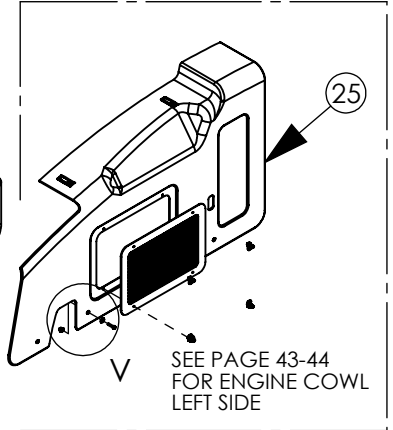

DETAIL X SCALE 1 : 10