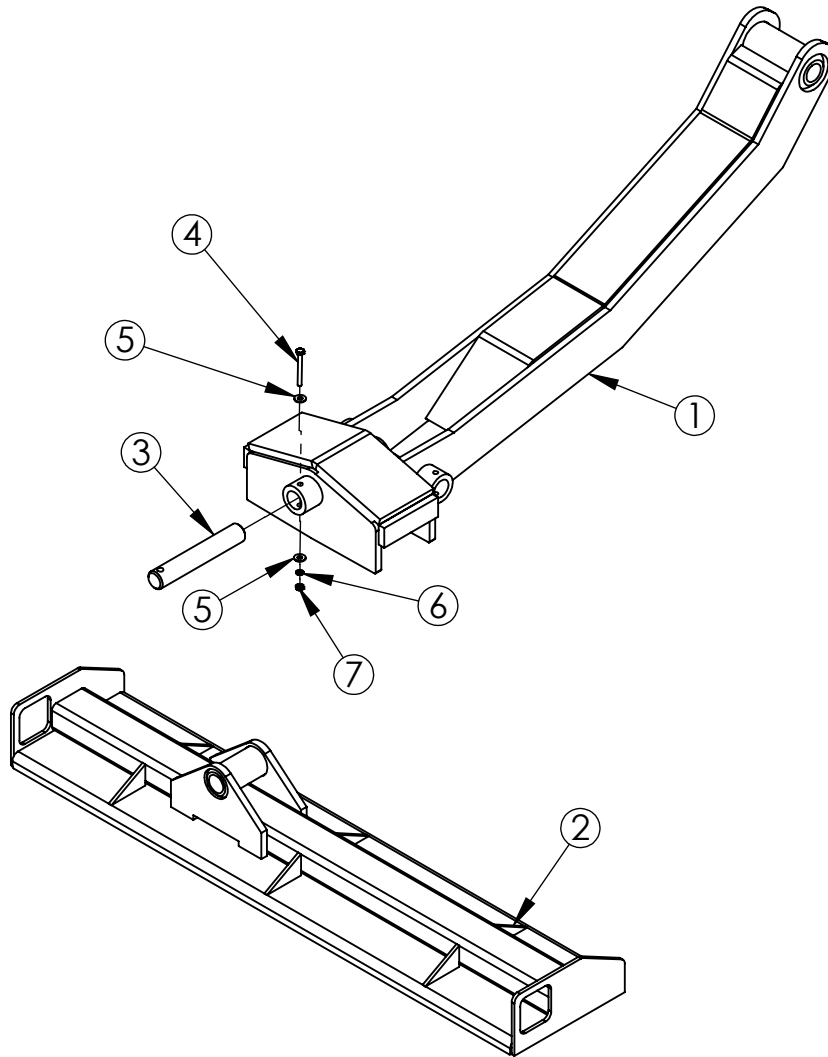

OUTRIGGER ASSY - 80665
BOM

ITEM NO.	PART NUMBER	DESCRIPTION	QTY
1	71068	ARM-PIVOT, REAR FOOT	1
2	71067	REAR FOOT	1
3	64910	PIN OUT RIGGER	1
4	1420X212HB	BOLT, HEX, 1/4-20 X 2 1/2" LONG	1
5	14FW	WASHER, FLAT, 1/4"	2
6	14LW	WASHER, LOCK, 1/4"	1
7	1420HN	NUT, HEX, 1/4-20	1