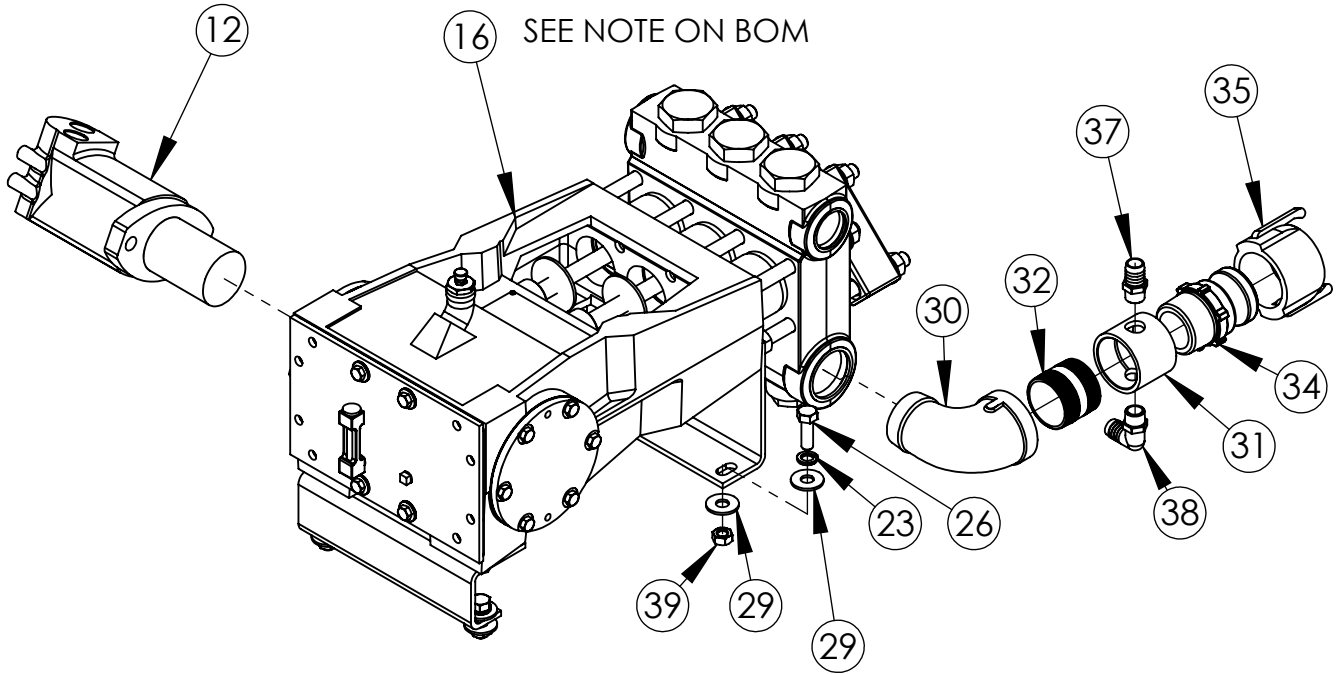

SL2220 PARTS MANUAL

ITEM NO.	PART NUMBER	DESCRIPTION	QTY
1	80588	SL2020 - UNDERCARRIAGE - COMPLETE	1
2	80665	OUTRIGGER ASSY	1
3	22204	CYLINDER HYD OUT- RIGGER	1
4	80616	POWER UNIT ASSEMBLY	1
5	64456	PIN	1
6	64455	PIN	1
7	71021	ROD BOX WA	1
8	80656	DRILL RACK ASSEMBLY	1
9	80632	OP STATION ASSEMBLY	1
10	22172	CYLINDER HYDRAULIC	1
11	80676	STAKE DOWN ASSEMBLY	2
13	64892	PIN	1
14	22211	HOSE MANAGER - GORE TRAK	1
15	80606D	ROD LOADER ASSEMBLY	1
16	22221	FMC L0618	1
17	22631	VALVE, COUNTERBALANCE, CBEA-LHN-YAL	2
18	80732	Wash Wand Assembly	1
19	16MJ16MJBH	16MJ16MJBH	1
20	12MB8MJ90	HYD. FITTING 12MB8MJ90	4
21	12MB8MJ	HYD. FITTING 12MB8MJ	4
22	38LW	WASHER, LOCK, 3/8"	2
24	34LW	WASHER, LOCK, 3/4"	8
25	3816X4HB	BOLT, HEX, 3/8-16 X 4" LONG	2
27	3410X112HB	BOLT, HEX, 3/4-10 X 1 1/2" LONG	8
28	38FW	WASHER, FLAT, 3/8"	2
33	80804	SL2020, ANTIFREEZE TANK ASSY	1
	71163	ANTIFREEZE TANK STAND - FMC	
	71170	ANTIFREEZE TANK STAND - KERR	
40	65456	SL2020, GORE TRACK SUPPORT	1
41	65137	SL2020 - REAR FOOT TO MID FRAME PIN	1

MUD PUMP ASSEMBLY - 80589
BOM

ITEM NO.	PART NUMBER	DESCRIPTION	QTY
12	22196	CHAR-LYNN 104-1030	1
* 16	22221	FMC L0618	1
23	12LW	WASHER, LOCK, 1/2"	4
26	1213X112HB	BOLT, HEX, 1/2-13 X 1 1/2" LONG	4
29	12FW	WASHER, FLAT, 1/2"	8
30	236-8112-02	2" NPT STREET ELBOW	1
31	236-5937-04	COUPLING. DRILLED	1
32	236-3755-02	CLOSE NIPPLE	1
34	22564	FITTING, POLY, 2" MALE CAMLOCK X 2" MALE NPT	1
35	22554	FITTING, POLY, CAMLOCK CAP, 2"	1
37	203-180-03	FITTING, POLY, HOSE BARB, BANJO HB050075	1
38	203-181-03	FITTING, POLY, HOSE BARB 90, BANJO HB05007590	1
39	1213HN	NUT, HEX, 1/2-13	4