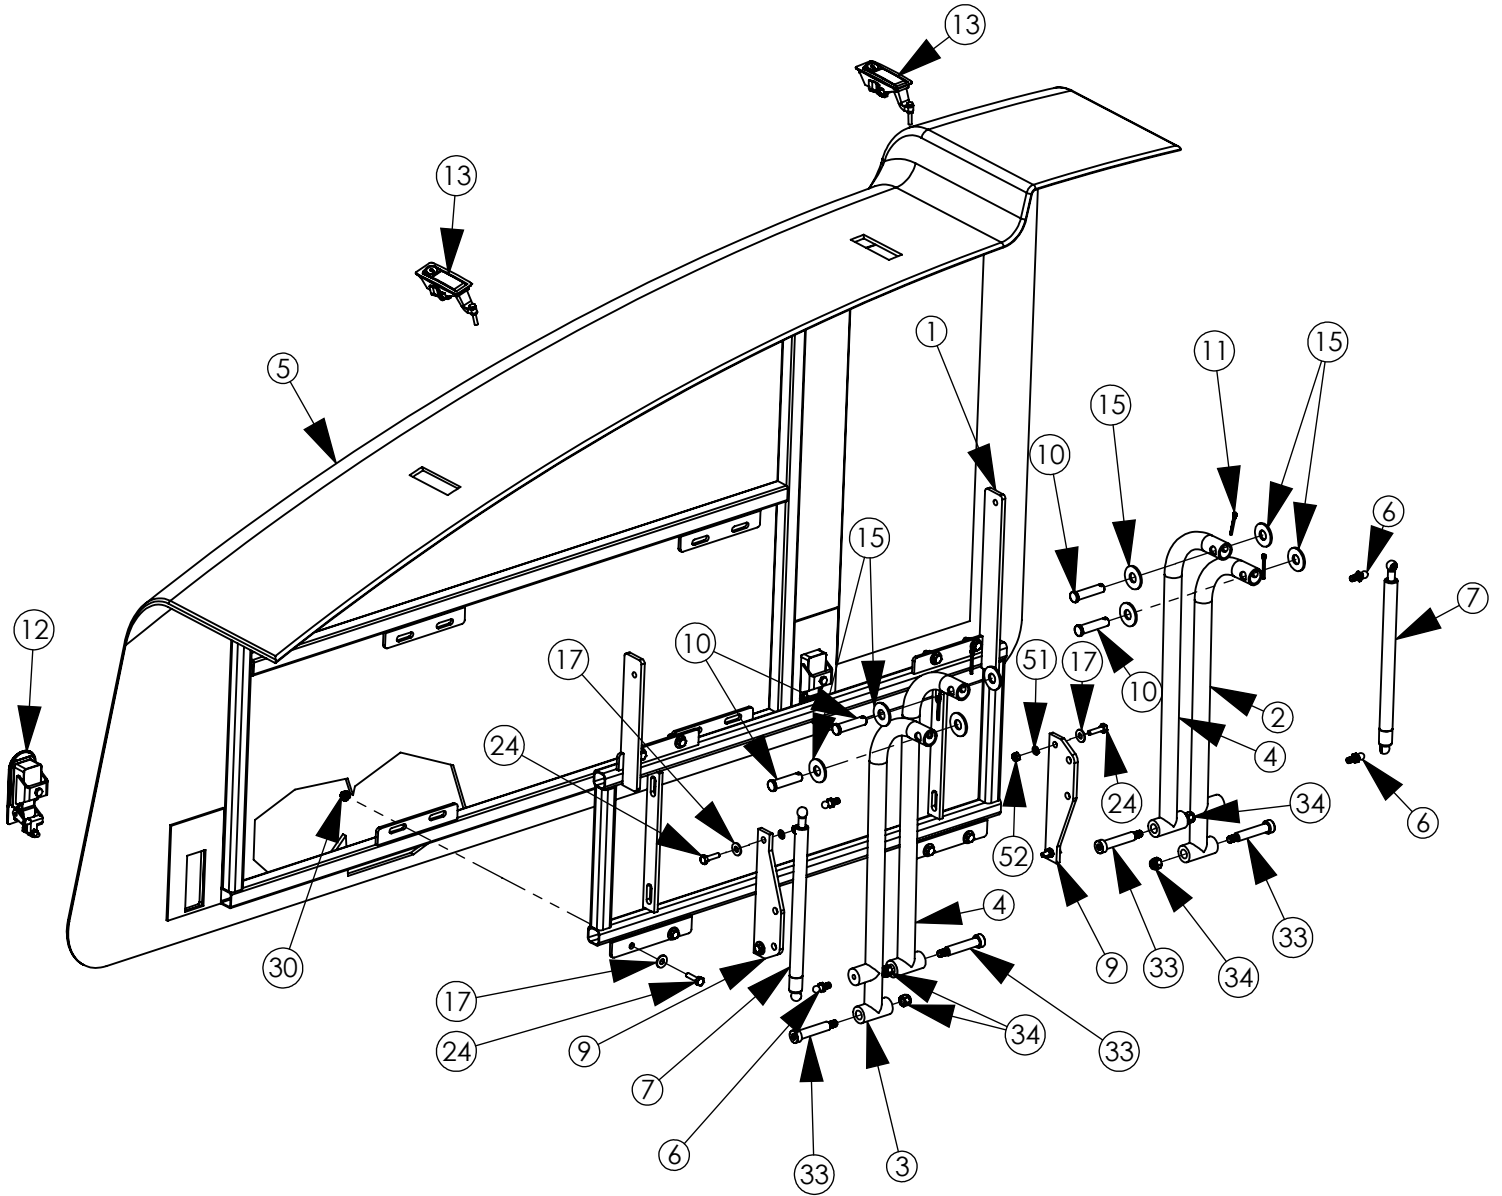

RIGHT ENGINE COMPARTMENT DOOR
BOM

ITEM NO.	PART NUMBER	DESCRIPTION	QTY
1	71106	RIGHT DOOR LIFT FRAME	1
2	71109	LIFT TUBE MOUNT	1
3	71108	LIFT TUBE MOUNT	1
4	71107	LIFT TUBE	2
5	22499	RIGHT COWL ASSY	1
6	22392	BALL STUD	4
7	22449	GAS SPRING - DOOR	2
9	64955	MOUNT - DOOR	2
10	701-211-02	PIN,CLEVIS, 1/2 X 1 3/4	4
11	121550	PIN, COTTER, .125 X 1.00	4
12	22409	SL2020 - COWLING - DOOR LATCH - SOUTHCO	2
13	22410	SL2020 - COWLING - LATCH - SOUTHCO	4
15	12FW	WASHER, FLAT, 1/2"	33
17	14FW	WASHER, FLAT, 1/4"	12
24	1420X1HB	BOLT, HEX, 1/4-20 X 1" LONG	12
30	3816X114FHCS	3/8-16 X 1 1/4" FLAT HEAD SOCKET CAP SCREW	12
33	3816X1WHB	BOLT, WHIZ, 3/8-16 X 1" LONG	8
34	51618X1WHB	BOLT, WHIZ, 5/16-18 X 1" LONG	4
51	12MB8MJ	HYD. FITTING 12MB8MJ	1
52	8MB6MJ	FTG HYD 8MB-6MJ	2