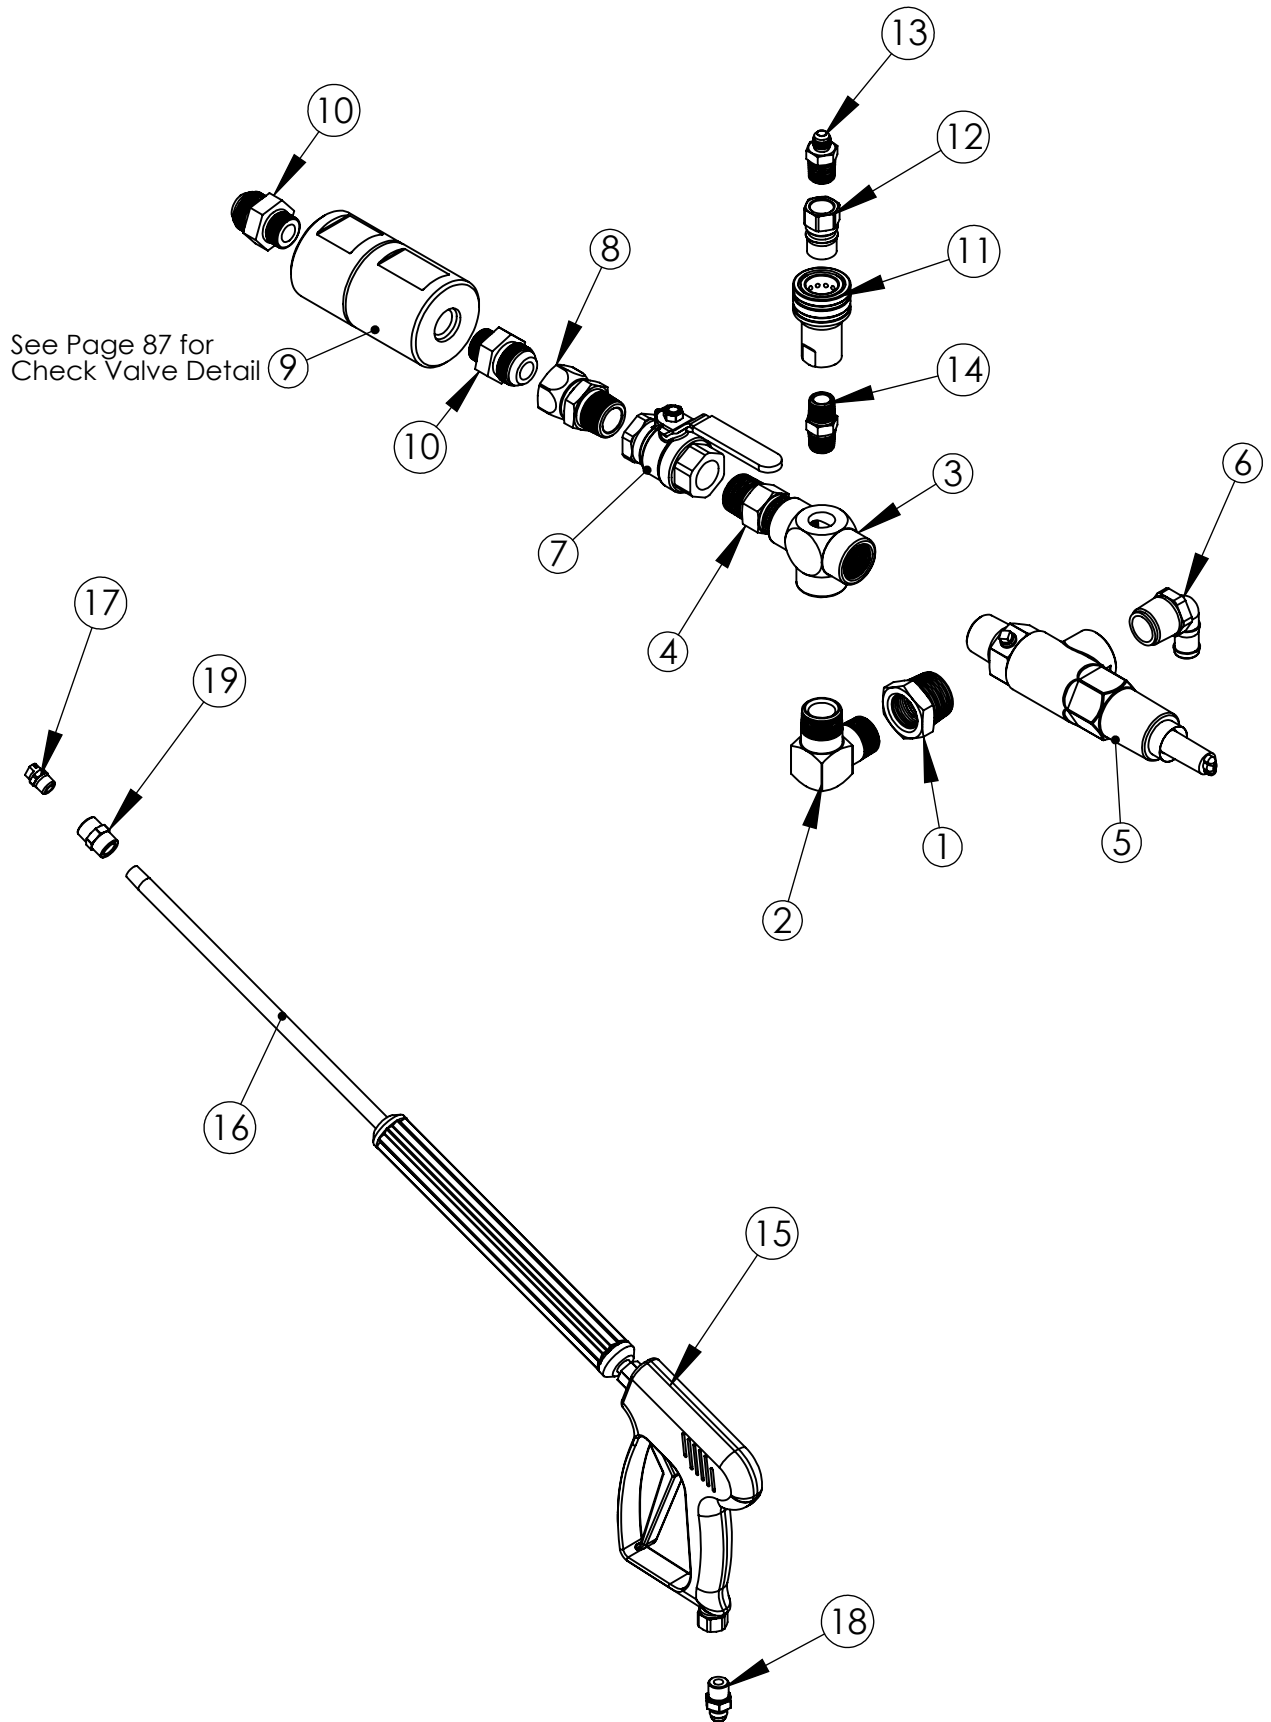

WASH WAND ASSEMBLY - 80732

WASH WAND ASSEMBLY - 80732

6

ITEM NO.	PART NUMBER	DESCRIPTION	QTY
1	20MP16FP		1
2	16MP16MP90	16MP16MP90	1
3	66322	16FP16FP16FPT W/ 8MP PORT OPPOSITE LEG	1
4	16MP16MP	16MP16MP	1
5	236-7172-02	RELIEF VALVE	1
6	22839	FITTING, POLY, BANJO, HB10007590	1
7	236-7749-02	VALVE, BALL, BRASS, 1.00	1
8	16MP16FJX	16MP16FJX	1
9	80689	CHECK VALVE ASSY	1
10	2029	12MB16MJ	2
11	202-015-02	COUPLER, BOX, 1/2 SAE	1
12	202-014-02	COUPLER, PIN, 1/2 SAE	1
13	8MP6MJ	8MP6MJ	1
14	8MP8MP	8MP8MP	1
15	203-141-02		1
16	203-142-02		1
17	236-6638-02	nozzle, spray, 1/4meg-1515, barens#1129	1
18	6MP6MJ	FITTING, HYDRAULIC, 6MP X 6MJ	1
19	4FP4FP	FITTING, HYDRAULIC, -4 FEMALE PIPE X -4 FEMALE PIPE	1