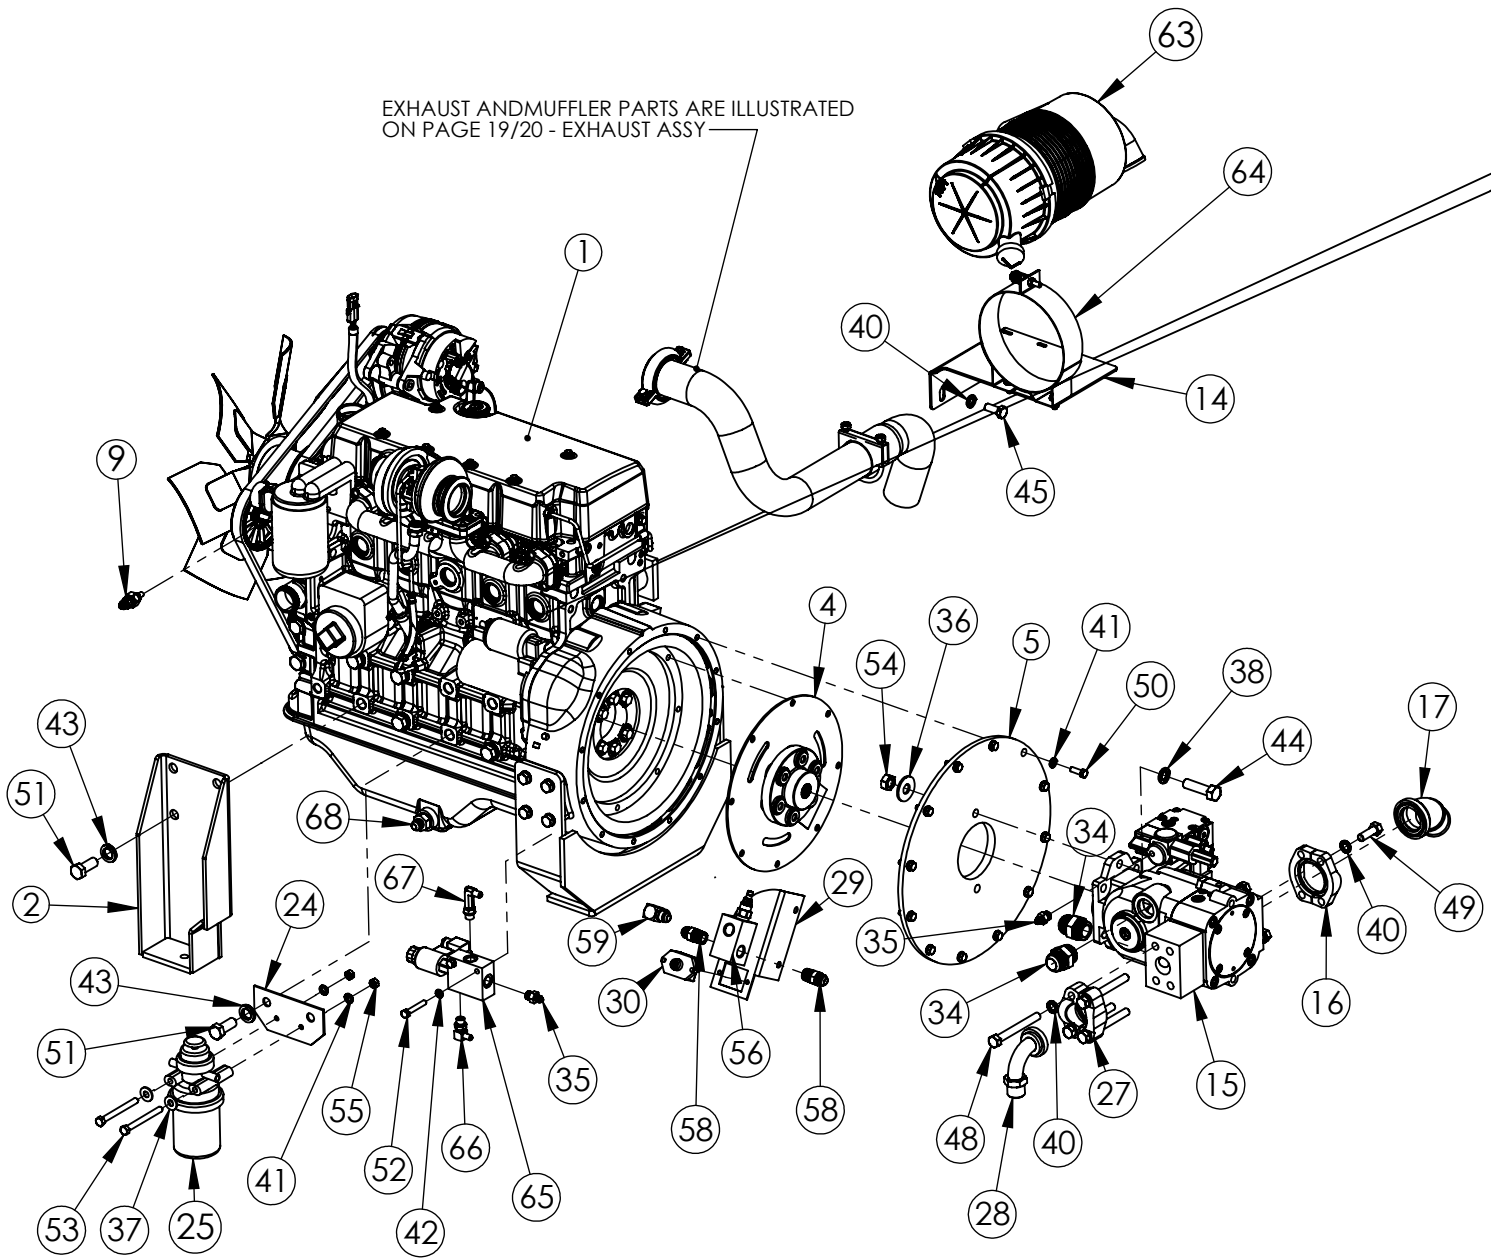

ITEM NO.	PART NUMBER	DESCRIPTION	QTY
1	22173	ENGINE 5030H	1
2	71009	MOUNT	2
4	22324	PUMP COUPLING GUARDIAN	1
5	22323	PUMP ADAPTOR FBA 10" SAE B	1
9	22333	SL2020 - ENGINE - WATER TEMP SENDER	1
14	64706	MOUNT - MUFFLER, FILTER	1
15	64727	BLOCK PUMP MANIFOLD	1
16	22478	-32 CODE 61 FLANGE KIT	1
17	22477	-32 CODE 61 X -24 HOSE BEAD	1
24	65060	BRACKET, FUEL FILTER	1
25	22567	FUEL FILTER JOHN DEERE ENGINE	1
27	20FLHS	-20 CODE 230 FLANGE KIT	1
28	20FL16MJ90CODE62	HYD. FITTING 20FL16MJ90 CODE 62	1
29	65465	SL2020, POWER UNIT, BRACKET	1
30	236-6501-02	40 AMP, BREAKER CIRCUIT, MANUAL RESET	1
34	16MB16MJ	16MB16MJ	2
35	5614	FTG HYD 6MB-4MJ	2
36	58FW	WASHER, FLAT, 5/8"	2
37	38FW	WASHER, FLAT, 3/8"	2
38	58LW	WASHER, LOCK, 5/8"	2
40	12LW	WASHER, LOCK, 1/2"	20
41	38LW	WASHER, LOCK, 3/8"	15
42	516LW	WASHER, LOCK, 5/16"	5
43	34LW	WASHER, LOCK, 3/4"	10
44	5811X214HB	BOLT, HEX, 5/8-11 X 2 1/4" LONG	2
45	M121.75X30MMHB	BOLT, HEX, 12MM-1.75X30MMLONG	12
48	1213X412HB	BOLT, HEX, 1/2-13 X 4 1/2" LONG	4
49	1213X112HB	BOLT, HEX, 1/2-13 X 1 1/2" LONG	4
50	M81.25X25MMHB	BOLT, HEX, 8MM-1.25X25MMLONG	12
51	M162.0X40MMHB	BOLT, HEX, 16MM-2.0X40MMLONG	10
52	51618X2HB	BOLT, HEX, 5/16-18 X 2" LONG	2
53	3816X334HB	BOLT, HEX, 3/8-16 X 3 3/4" LONG	2
54	5811HN	NUT, HEX, 5/8-11	2
55	3816HN	NUT, HEX, 3/8-16	2
56	22747	In-Line Relief Valve	1
58	8MP8MJ	8MP8MJ	2
59	8MP8MJ90	FITTING, HYDRAULIC, 8MP X 8MJ 90	1
65	22745	Mud Pump Solenoid Valve	1
66	6MB4MJ90	HYD. FITTING 6MB4MJ90	1
67	6MB4MJ90LL	HYD. FITTING 6MB4MJ90LL	1
68	22525	FITTING, M22XT.5 MB X -8 MALE JIC	1