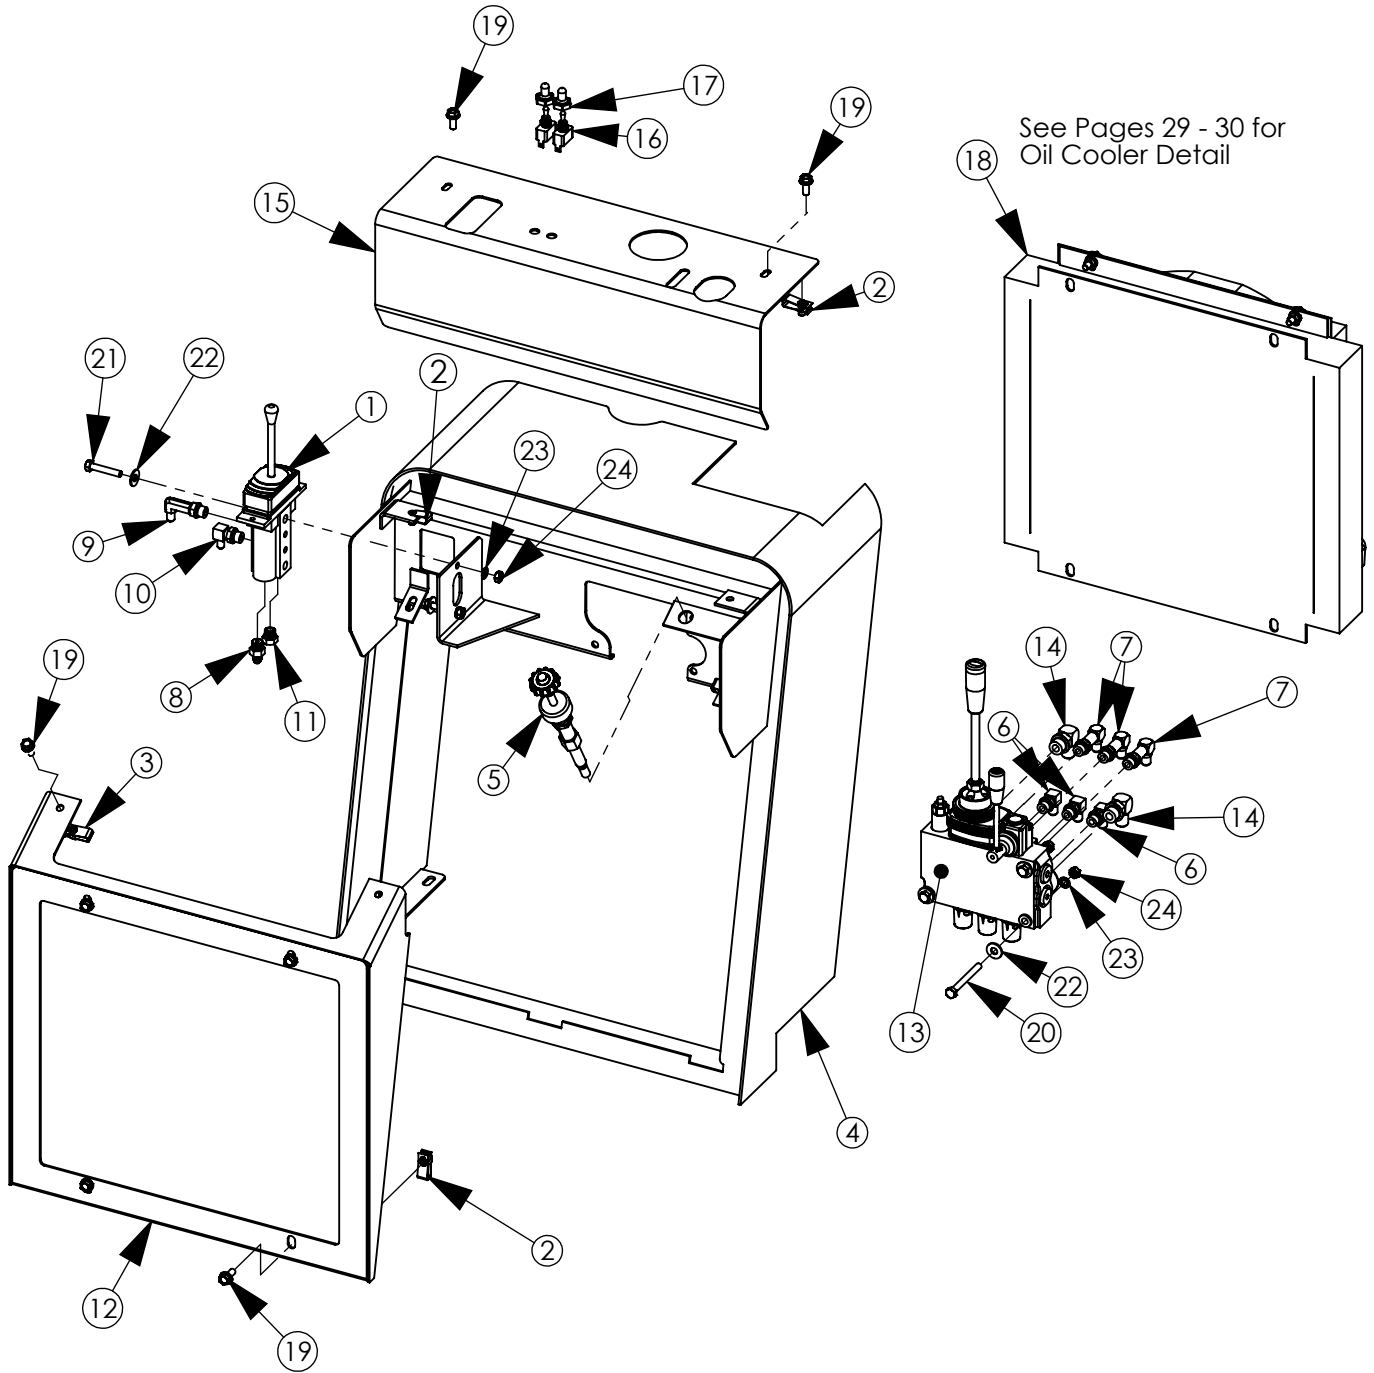

COWL, FRONT OPERATOR STATION - 80666
BOM

ITEM NO.	PART NUMBER	DESCRIPTION	QTY
1	22191	JOY STICK FRICTION PILOT OP	1
2	22279	U NUT 5/16 - 18	6
3	22279	U NUT 5/16 - 18	2
4	71070A	COWL FRONT OPS STATION_COOLER MOD	1
5	22355	THROTTLE CONTROL	1
6	6MB6MJ90	HYD. FITTING 6MB6MJ90	3
7	6MB6MJ90LL	HYD. FITTING 6MB6MJ90LL	3
8	5614	FTG HYD 6MB-4MJ	1
9	6MB4MJ90LL	HYD. FITTING 6MB4MJ90LL	1
10	6MB4MJ90	HYD. FITTING 6MB4MJ90	1
11	6MBPLUG	6MB PLUG	1
12	71189 OIL COOLER SHROUD ASSY	SL2020 - FRONT OP STATION	1
13	22258	VALVE, ROD LOADER WALVOIL	1
14	8MB8MJ90	8MB8MJ90	2
15	64698	COVER FRONT COWL OP STATION	1
16	203_197_02 ToggleSwitch	TOGGLE SWITCH	2
17	203_216_02 BOOT for Switch	BOOT FOR SWITCH	2
18	80721	OIL COOLER ASSY W FITTINGS	1
19	51618X34WHB	BOLT, WHIZ, 5/16-18 X 3/4" LONG	8
20	51618X3HB	BOLT, HEX, 5/16-18 X 3" LONG	3
21	51618X134HB	BOLT, HEX, 5/16-18 X 1 3/4" LONG	2
22	516FW	WASHER, FLAT, 5/16"	5
23	516LW	WASHER, LOCK, 5/16"	5
24	51618HN	NUT, HEX, 5/16-18	5