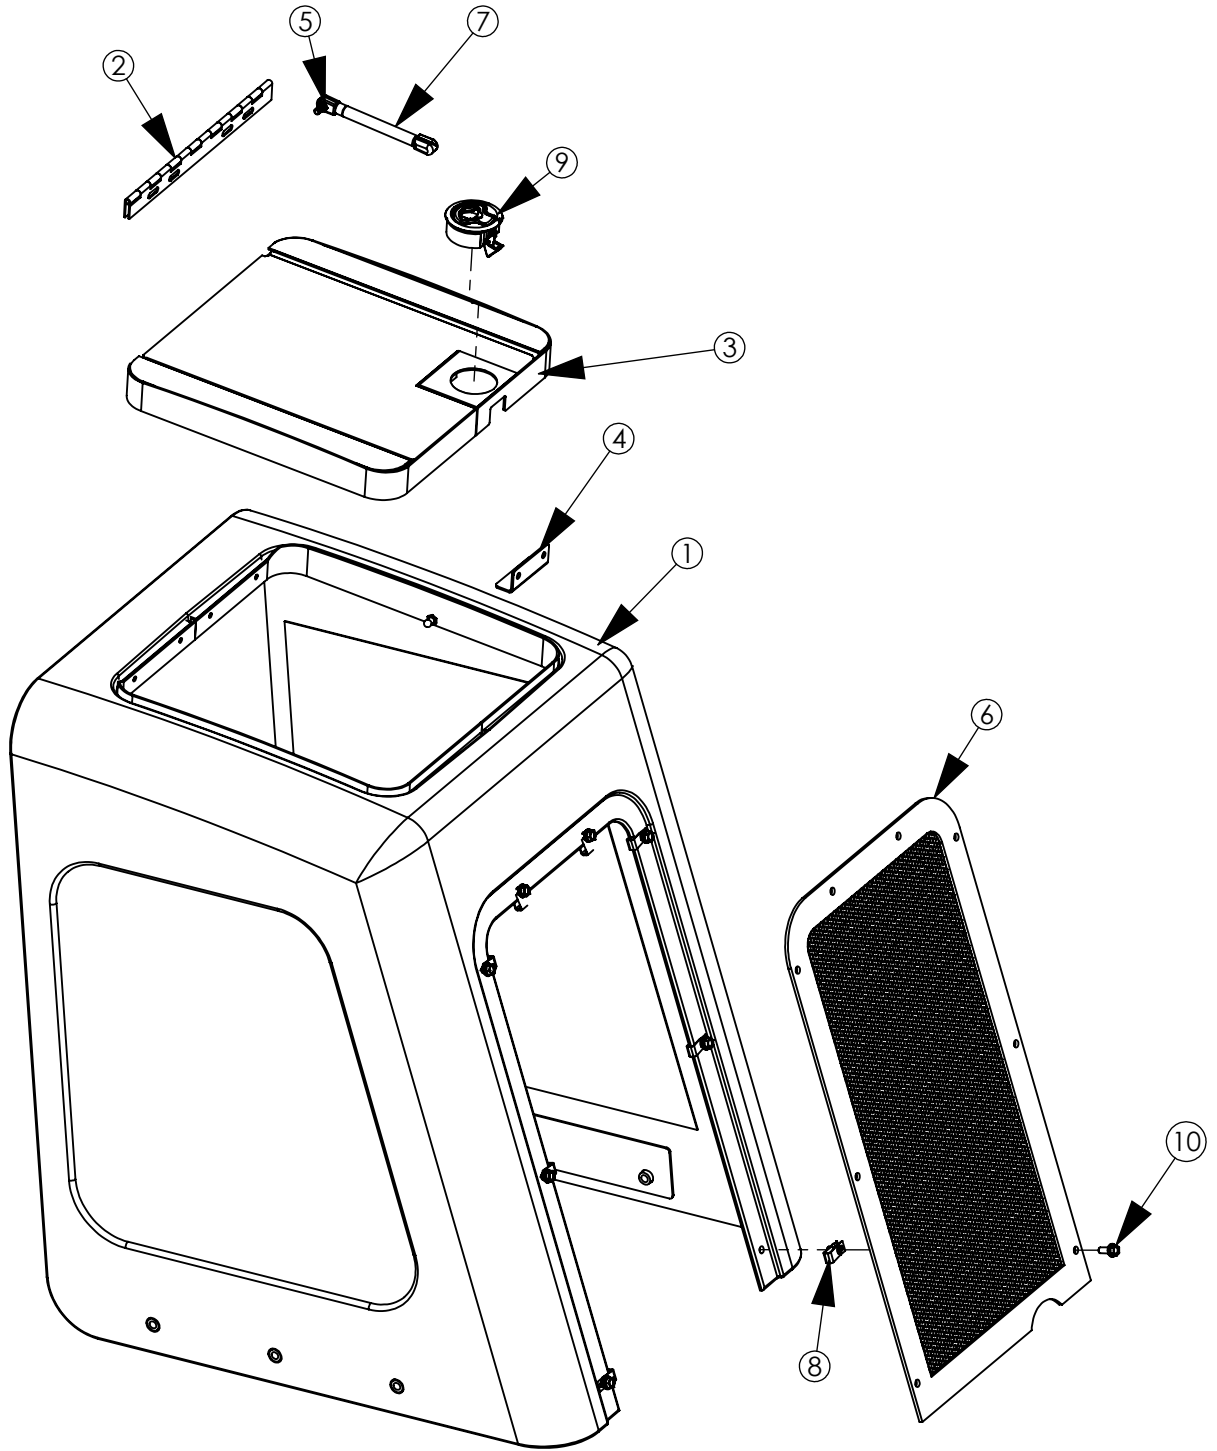

REAR COWL ASSEMBLY

REAR COWL ASSEMBLY

ITEM NO.	PART NUMBER	DESCRIPTION	QTY
1	22390	REAR RIGHT COWL ASSY	1
2	64891	HINGE - REAR COWL	1
3	71104	DOOR REAR COWL	1
4	64954	STOP - COVER	1
5	22392	BALL STUD	2
6	71156	SL2020 - COWLING - REAR PERF PANEL	1
7	22404	GAS SPRING	1
8	22279	U NUT 5/16 - 18	8
9	22494	LATCH - FUEL DOOR	1
10	51618X34WHB	BOLT, WHIZ, 5/16-18 X 3/4" LONG	8