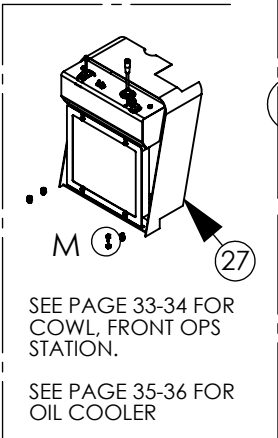

DETAIL X SCALE 1 : 10