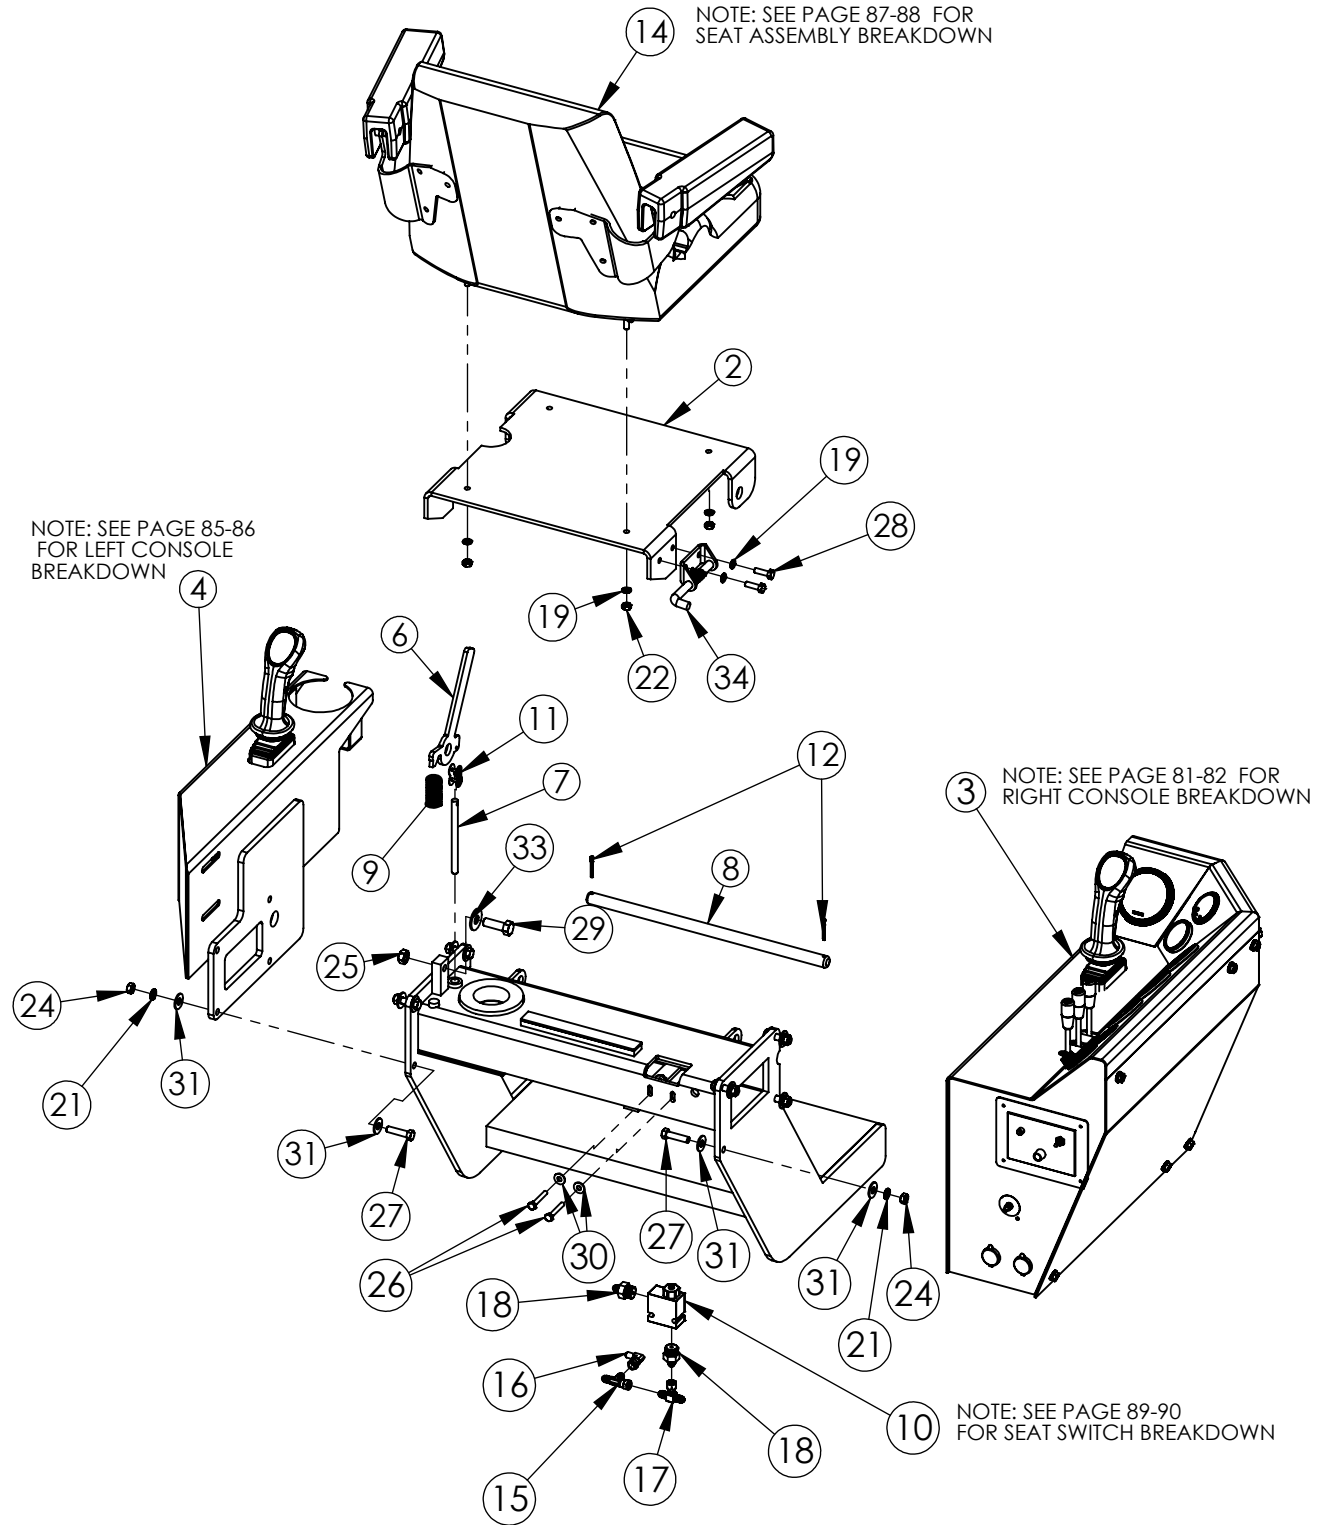

OPERATORS STATION ASSY - 80632

OPERATORS STATION ASSY - 80632
BOM

ITEM NO.	PART NUMBER	DESCRIPTION	QTY
2	64454	MOUNT	1
3	80662	ASSEMBLY-OP STATION RIGHT	1
4	80661	ASSEMBLY-OP STATION LEFT	1
6	64650	LEVER SEAT POSITION	1
7	64652	PIN SEAT LOCKING	1
8	64663	PIVOT SEAT	1
9	22399	SPRING COMPRESSION	1
10	80687	SEAT SWITCH	1
11	22307	Master Link	1
12	121550	PIN, COTTER, .125 X 1.00	2
14	80649	SEAT ASSEMBLY	1
15	4MJ4MJ4FJXT	HYD. FITTING 4MJ4MJ4FJXT	2
16	4MJ4FJX90	HYD. FITTING 4MJ4FJX45	2
17	4FJX4MJ4MJT	HYD. FITTING 4FJX4MJ4MJT	1
18	8MB4MJ	HYD. FITTING 8MB4MJ	2
19	516LW	WASHER, LOCK, 5/16"	6
20	14LW	WASHER, LOCK, 1/4"	2
21	38LW	WASHER, LOCK, 3/8"	8
22	51618HN	NUT, HEX, 5/16-18	6
24	3816HN	NUT, HEX, 3/8-16	8
25	1213HN	NUT, HEX, 1/2-13	1
26	1420X134HB	BOLT, HEX, 1/4-20 X 1 3/4" LONG	2
27	3816X112HB	BOLT, HEX, 3/8-16 X 1 1/2" LONG	8
28	51618X1HB	BOLT, HEX, 5/16-18 X 1" LONG	2
29	1213X112HB	BOLT, HEX, 1/2-13 X 1 1/2" LONG	1
30	14FW	WASHER, FLAT, 1/4"	4
31	38FW	WASHER, FLAT, 3/8"	16
33	12FW	WASHER, FLAT, 1/2"	1
34	22568		1