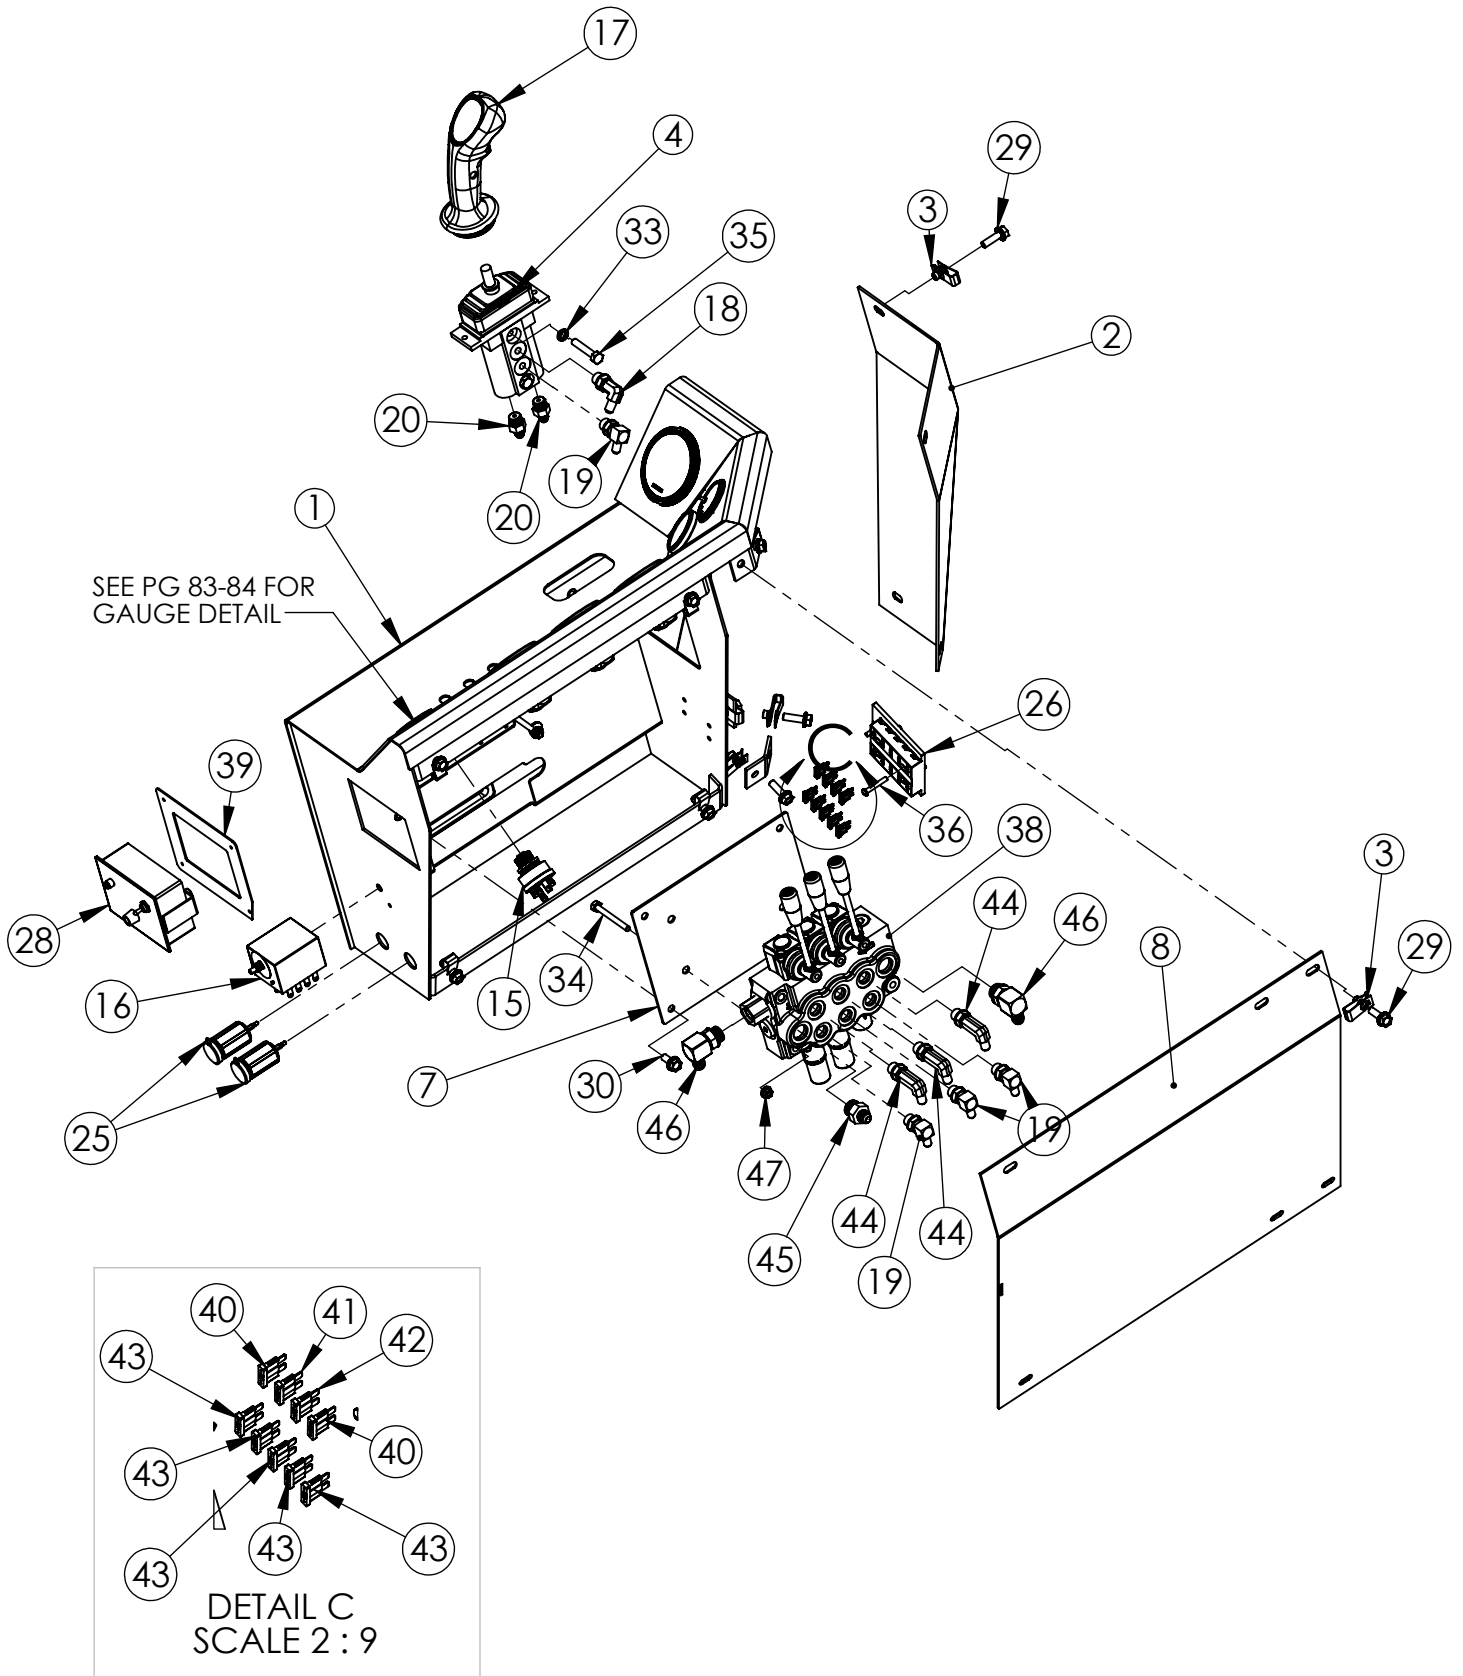

OPERATORS STATION - RIGHT CONSOLE - 80662
BOM

82

ITEM NO.	PART NUMBER	DESCRIPTION	QTY
1	71065	WELDMENT-OP STATION, RIGHT	1
2	71066	COVER OP STATION	1
3	22279	U NUT 5/16 - 18	10
4	22193	JOY STICK SPRING RETURN PILOT	1
7	64660	MOUNT PLATE - VICE	1
8	64538	COVER RIGHT SIDE OP STATION	1
15	121563	IGNITION SWITCH	1
16	120552	MURPHY TATTLETALE SWITCH	1
17	22524	HANDLE, VALVE, SL2020, SUREGRIP	1
18	6MB4MJ90L	6MB - 4MJ 90 LL FITTING	1
19	6MB4MJ90	HYD. FITTING 6MB4MJ90	4
20	5614	FTG HYD 6MB-4MJ	2
25	120508	RECEPTACLE, POWER - AUXILIARY	2
26	22802	FUSE BLOCK, 10 CIRCUIT	1
28	120666	STRIKE ALERT MODULE	1
29	51618X1WHB	BOLT, WHIZ, 5/16-18 X 1" LONG	10
30	51618X34WHB	BOLT, WHIZ, 5/16-18 X 3/4" LONG	4
33	516LW	WASHER, LOCK, 5/16"	2
34	1420X212HB	BOLT, HEX, 1/4-20 X 2 1/2" LONG	4
35	51618X134HB	BOLT, HEX, 5/16-18 X 1 3/4" LONG	2
36	1024X114MS		4
38	22712		1
39	66449	SL2020, BEZEL, RIGHT OP STATION, STRIKE ALERT	1
40	22560	FUSE, BLADE-TYPE, ATC 10A	2
41	22561	FUSE, BLADE-TYPE, ATC 15A	1
42	22562	FUSE, BLADE-TYPE, ATC 30A	1
43	23113	FUSE, BLADE-TYPE, ATC 20A	5
44	6MB4MJ90LL	HYD. FITTING 6MB4MJ90LL	3
45	8MB6MJ	FTG HYD 8MB-6MJ	1
46	8MB6MJ90	HYD. FITTING 8MB6MJ90	2
47	1420WHN	NUT, WHIZ, 1/4-20	3