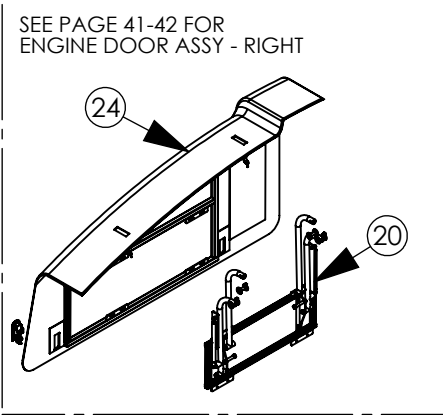

DETAIL X SCALE 1 : 10