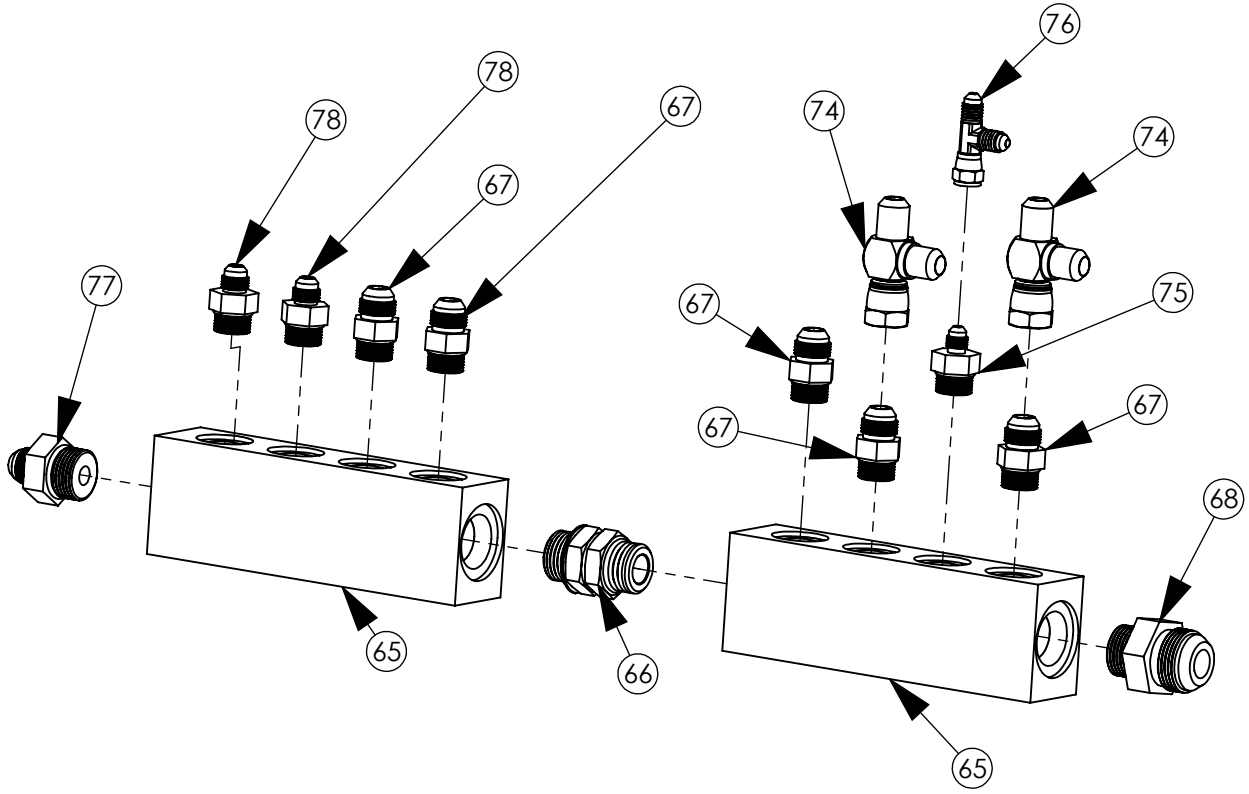

RETURN MANIFOLD FITTINGS

POWER UNIT RETURN MANIFOLD FITTINGS 80616
BOM

ITEM NO.	PART NUMBER	DESCRIPTION	QTY
65	64952	MANIFOLD - RETURN	2
66	12MB12MB	HYD. FITTING 12BM12MB	1
67	8MB8MJ	HYD. FITTING 8MB8MJ	5
68	2029	12MB16MJ	1
74	8mj8mj8fjxt	8MJ X 8MJ X 8 FJX TEE	2
75	8MB4MJ	HYD. FITTING 8MB4MJ	1
76	4MJ4MJ4FJXT	HYD. FITTING 4MJ4MJ4FJXT	1
77	12MB8MJ	HYD. FITTING 12MB8MJ	1
78	8MB6MJ	FTG HYD 8MB-6MJ	2
79	1420WHN	NUT, WHIZ, 1/4-20	10
80	14FW	WASHER, FLAT, 1/4"	12
81	1420X1HB	BOLT, HEX, 1/4-20 X 1" LONG	12
82	14LW	WASHER, LOCK, 1/4"	4
83	1420HN	NUT, HEX, 1/4-20	4