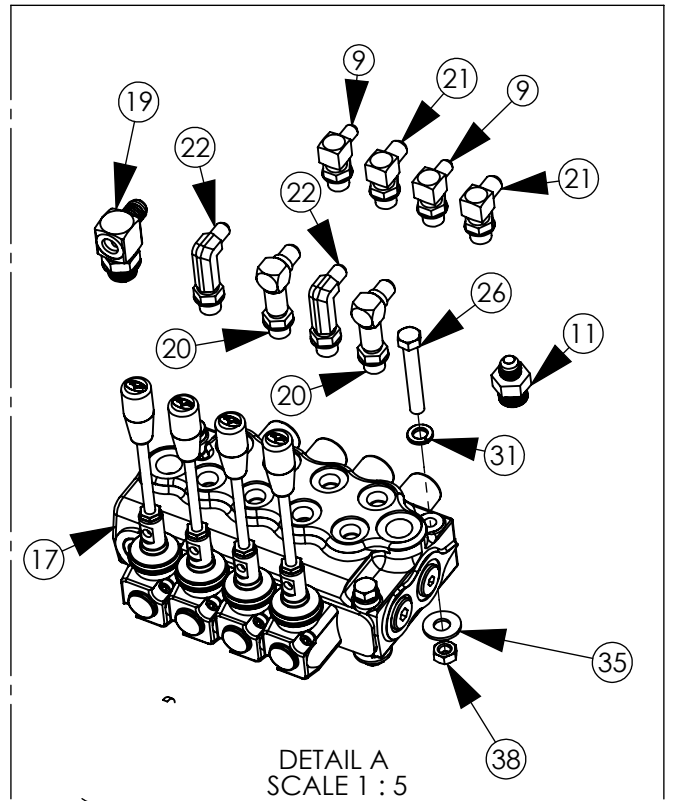

FRONT FOOT - DRILL RACK - 80656

FRONT FOOT - DRILL RACK - 80656
BOM

ITEM NO.	PART NUMBER	DESCRIPTION	QTY
9	6MB4MJ90	HYD. FITTING 6MB4MJ90	3
11	8MB6MJ	FTG HYD 8MB-6MJ	5
14	22279	U NUT 5/16 - 18	9
17	22302	VALVE STAKE DOWN	1
19	66323	FITTING, MODIFIED, 8MB6MJ W/ 4MB PORT OPPOSITE MJ	1
20	6MB6MJ90LL	HYD. FITTING 6MB6MJ90LL	2
21	6MB6MJ90	HYD. FITTING 6MB6MJ90	2
22	6MB4MJ90LL	HYD. FITTING 6MB4MJ90LL	2
24	64229	STAKE DOWN	1
25	120667	STRIKE ALERT SENSING COIL	1
26	3816X212HB	BOLT, HEX, 3/8-16 X 2 1/2" LONG	3
28	3410X234HB	BOLT, HEX, 3/4-10 X 2 3/4" LONG	1
30	1420X58HB	BOLT, HEX, 1/4-20 X 5/8" LONG	2
31	3816X1HB	BOLT, HEX, 3/8-16 X 1" LONG	1
34	12LW	WASHER, LOCK, 1/2"	4
35	14LW	WASHER, LOCK, 1/4"	2
37	58FW	WASHER, FLAT, 5/8"	8
38	34FW	WASHER, FLAT, 3/4"	1
40	5811HN	NUT, HEX, 5/8-11	8