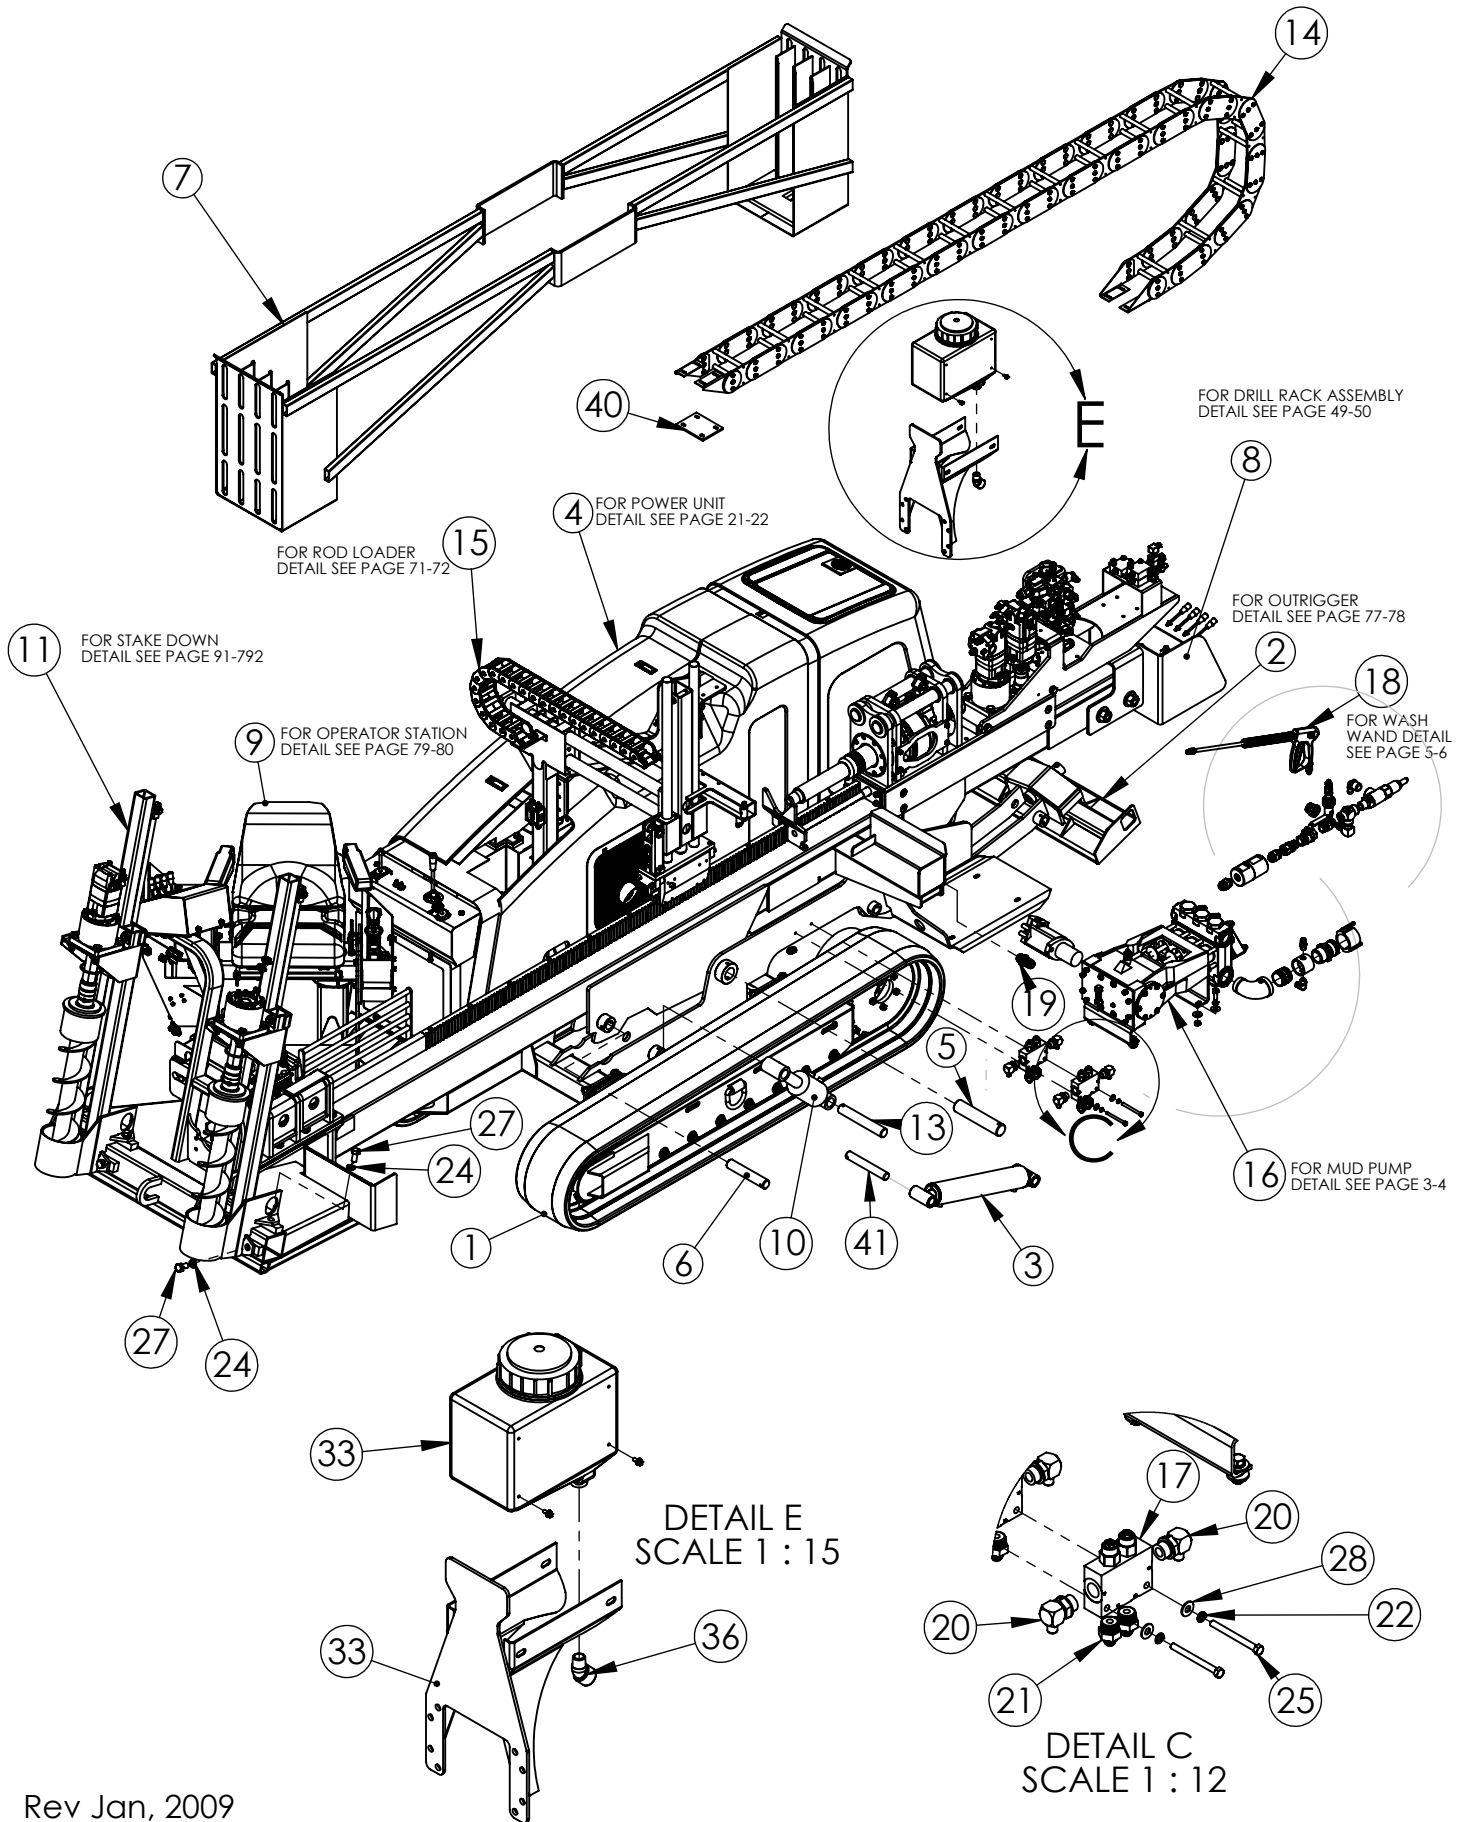

SL2220 PARTS MANUAL

ITEM NO.	PART NUMBER	DESCRIPTION	QTY
1	80588	SL2020 - UNDERCARRIAGE - COMPLETE	1
2	80665	OUTRIGGER ASSY	1
3	22204	CYLINDER HYD OUT- RIGGER	1
4	80616	POWER UNIT ASSEMBLY	1
5	64456	PIN	1
6	64455	PIN	1
7	71021	ROD BOX WA	1
8	80656	DRILL RACK ASSEMBLY	1
9	80632	OP STATION ASSEMBLY	1
10	22172	CYLINDER HYDRAULIC	1
11	80676	STAKE DOWN ASSEMBLY	2
13	64892	PIN	1
14	22211	HOSE MANAGER - GORE TRAK	1
15	80606D	ROD LOADER ASSEMBLY	1
16	22221	FMC L0618	1
17	22631	VALVE, COUNTERBALANCE, CBEA-LHN-YAL	2
18	80732	Wash Wand Assembly	1
19	16MJ16MJBH	16MJ16MJBH	1
20	12MB8MJ90	HYD. FITTING 12MB8MJ90	4
21	12MB8MJ	HYD. FITTING 12MB8MJ	4
22	38LW	WASHER, LOCK, 3/8"	2
24	34LW	WASHER, LOCK, 3/4"	8
25	3816X4HB	BOLT, HEX, 3/8-16 X 4" LONG	2
27	3410X112HB	BOLT, HEX, 3/4-10 X 1 1/2" LONG	8
28	38FW	WASHER, FLAT, 3/8"	2
33	80804	SL2020, ANTIFREEZE TANK ASSY	1
	71163	ANTIFREEZE TANK STAND - FMC	
	71170	ANTIFREEZE TANK STAND - KERR	
40	65456	SL2020, GORE TRACK SUPPORT	1
41	65137	SL2020 - REAR FOOT TO MID FRAME PIN	1

MUD PUMP ASSEMBLY - 80589
BOM

ITEM NO.	PART NUMBER	DESCRIPTION	QTY
12	22196	CHAR-LYNN 104-1030	1
* 16	22221	FMC L0618	1
23	12LW	WASHER, LOCK, 1/2"	4
26	1213X112HB	BOLT, HEX, 1/2-13 X 1 1/2" LONG	4
29	12FW	WASHER, FLAT, 1/2"	8
30	236-8112-02	2" NPT STREET ELBOW	1
31	236-5937-04	COUPLING. DRILLED	1
32	236-3755-02	CLOSE NIPPLE	1
34	22564	FITTING, POLY, 2" MALE CAMLOCK X 2" MALE NPT	1
35	22554	FITTING, POLY, CAMLOCK CAP, 2"	1
37	203-180-03	FITTING, POLY, HOSE BARB, BANJO HB050075	1
38	203-181-03	FITTING, POLY, HOSE BARB 90, BANJO HB05007590	1
39	1213HN	NUT, HEX, 1/2-13	4