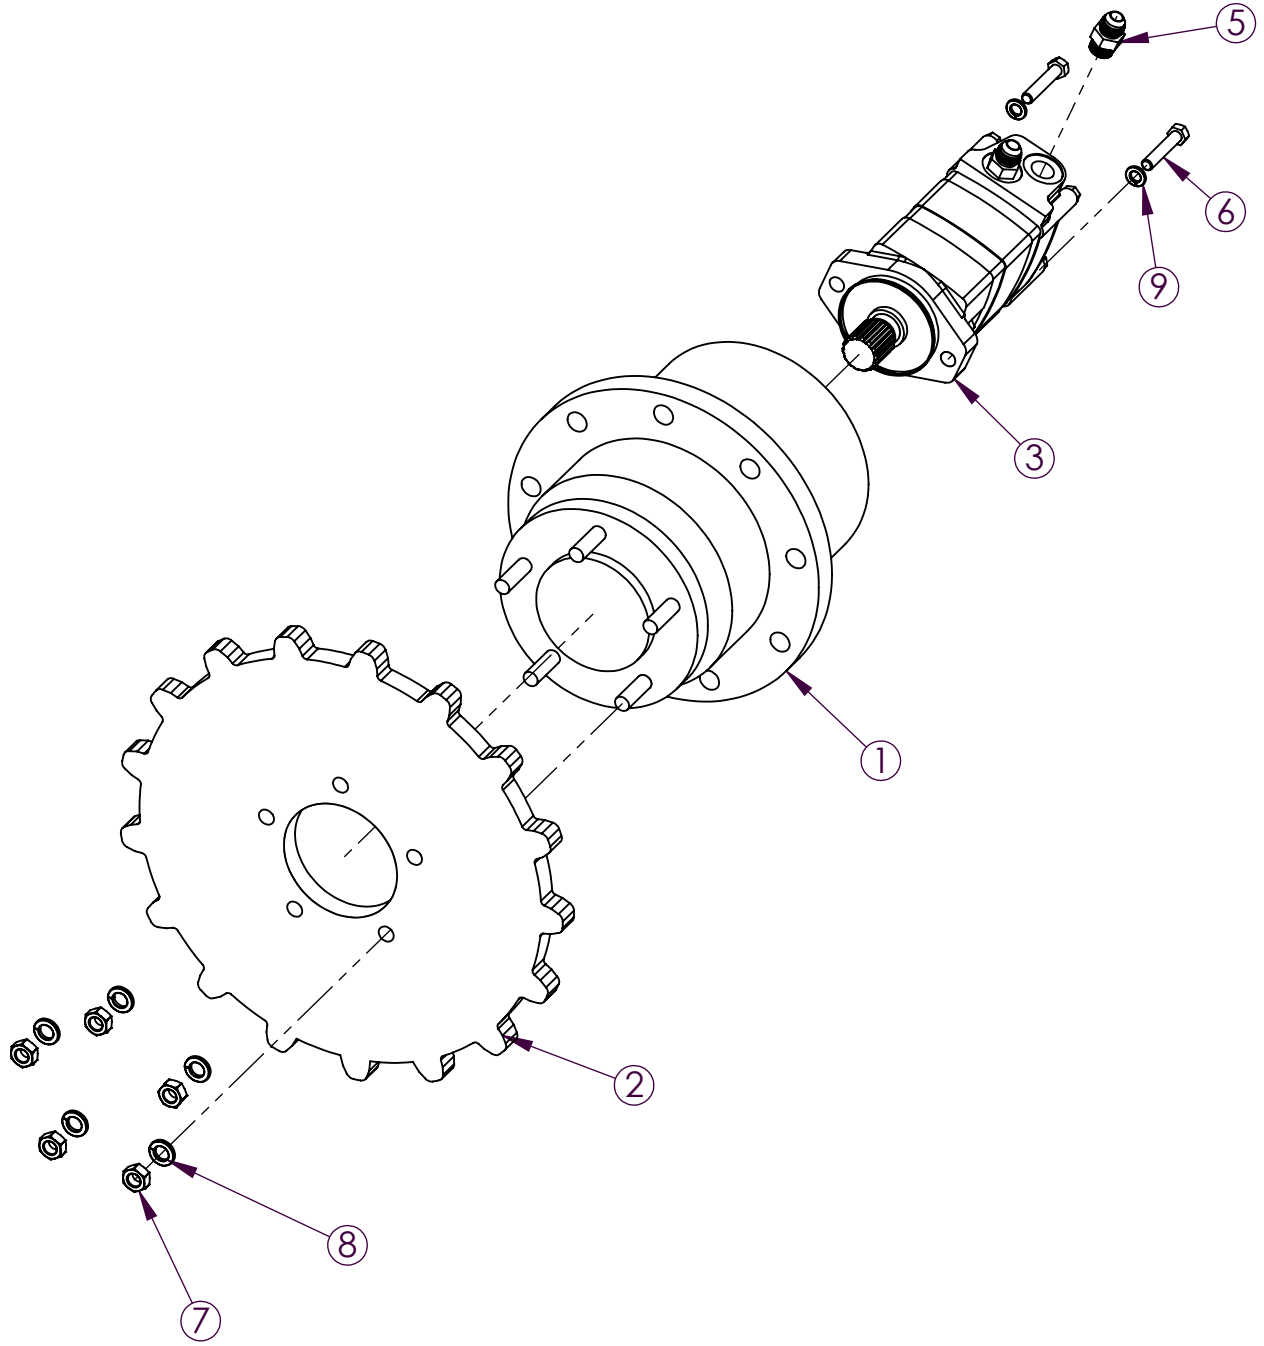

LEFT TRACK ASSY - 80704

ITEM NO.	PART NUMBER	DESCRIPTION	QTY
1	70991	FRAME WA-TRACK, LEFT	1
2	80584	ROLLER ASSEMBLY-BOTTOM, TRACK	8
3	80608	TRACK DRIVE ASSEMBLY	1
4	80612	ROLLER ASSEMBLY-FRONT, TRACK	1
5	80603	CYLINDER ASSEMBLY-TRACK	1
6	80617	SPRING ASSEMBLY-TRACK	1
7	70932	TRACK ADJUSTOR	1
8	22182	TRACK	1
9	5811X3HB	BOLT, HEX, 5/8-11 X 3" LONG	9
10	58LW	WASHER, LOCK, 5/8"	9
11	5811HN	NUT, HEX, 5/8-11	9

NOTE: RIGHT TRACK ASSEMBLY IS PART NO. 80705
RIGHT TRACK FRAME IS PART NUMBER 70992

ITEM NO.	PART NUMBER	DESCRIPTION	QTY
1	64227	ROLLER	1
2	64171	SHAFT	1
3	22214	BEARING-SKF 6206	2
4	22215	SEAL-CR 10178	2
5	64172	COVER END	2
6	22216	INTL CLIP, AXIAL, ROTOR CLIP	2
7	22217	EXT CLIP, AXIAL, ROTOR CLIP	2
8	5811HN	NUT, HEX, 5/8-11	2
9	58FW	WASHER, FLAT, 5/8"	2
10	58LW	WASHER, LOCK, 5/8"	2