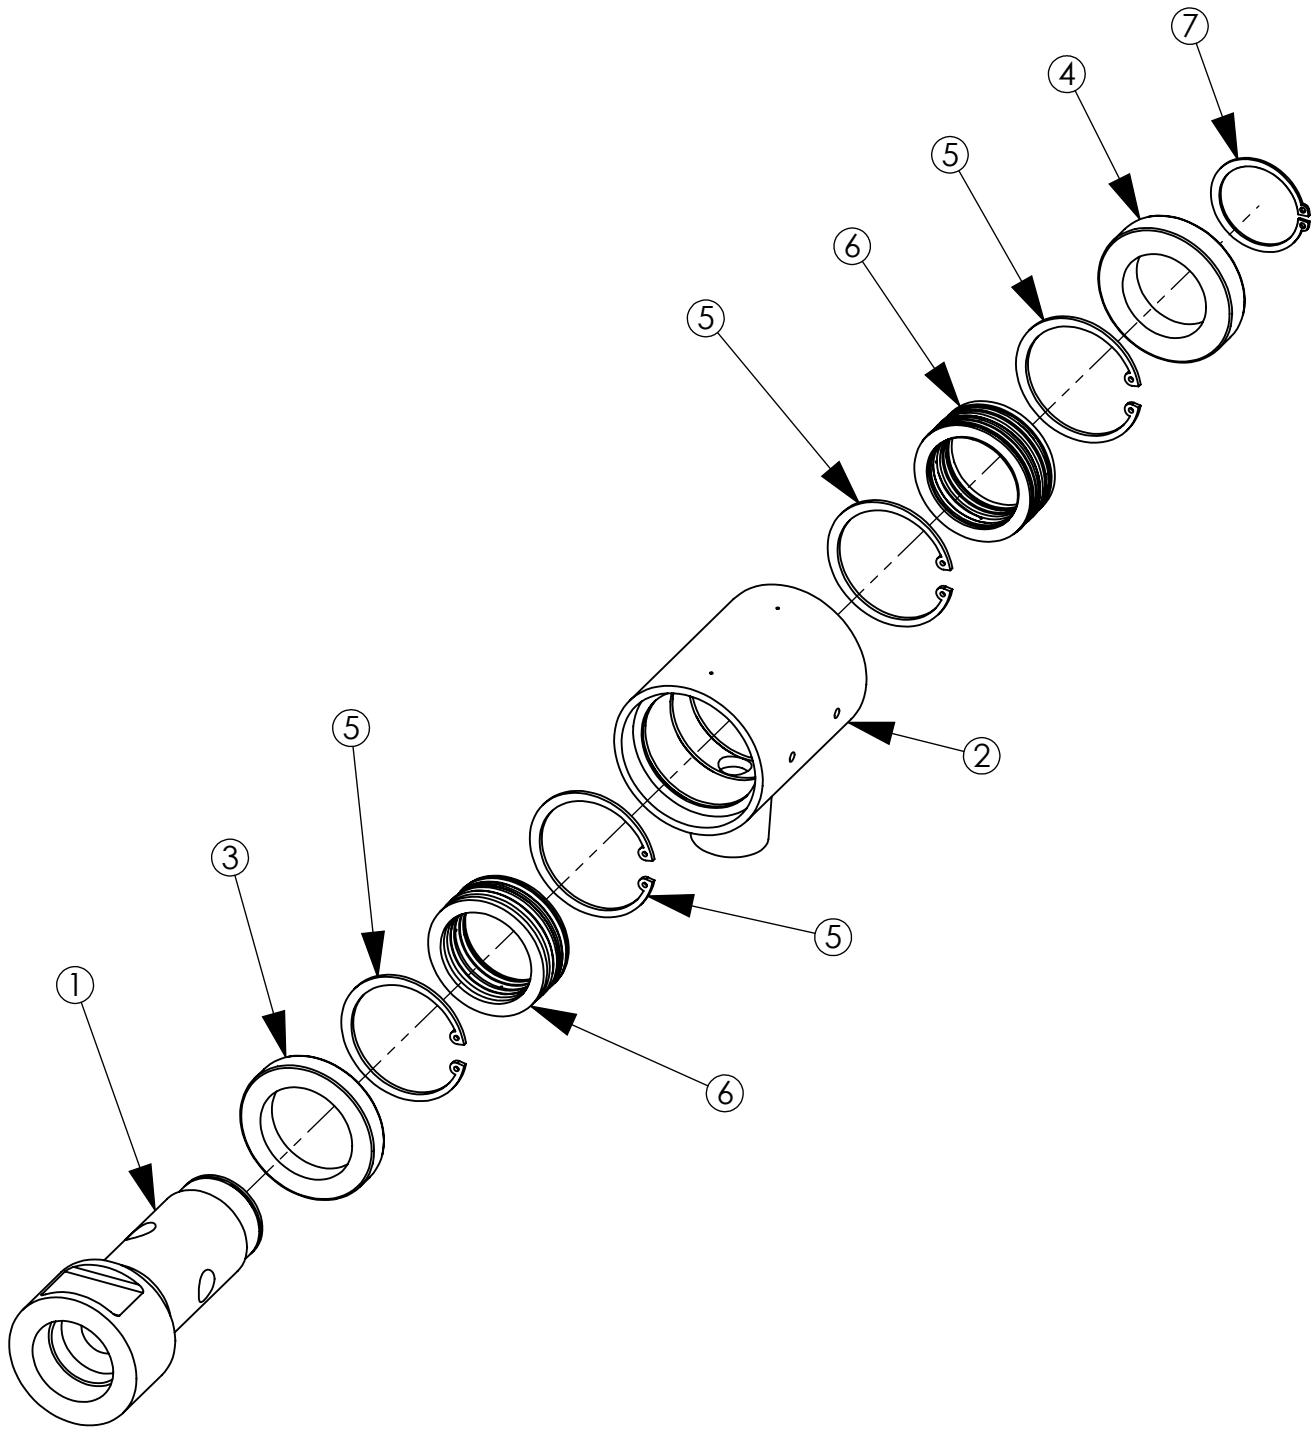

MUD SWIVEL - 80683
BOM

ITEM NO.	PART NUMBER	DESCRIPTION	QTY
1	64842	SHAFT SWIVEL	1
2	71081	HOUSING SWIVEL	1
3	22372	BEARING TORRINGTON	1
4	22373	BEARING TORRINGTON	1
5	236-2723-02	INTL CLIP, AXIAL, ROTOR CLIP	4
6	80684	SEAL PACK ASSY	2
7	22374	EXT CLIP, AXIAL, ROTOR CLIP	1