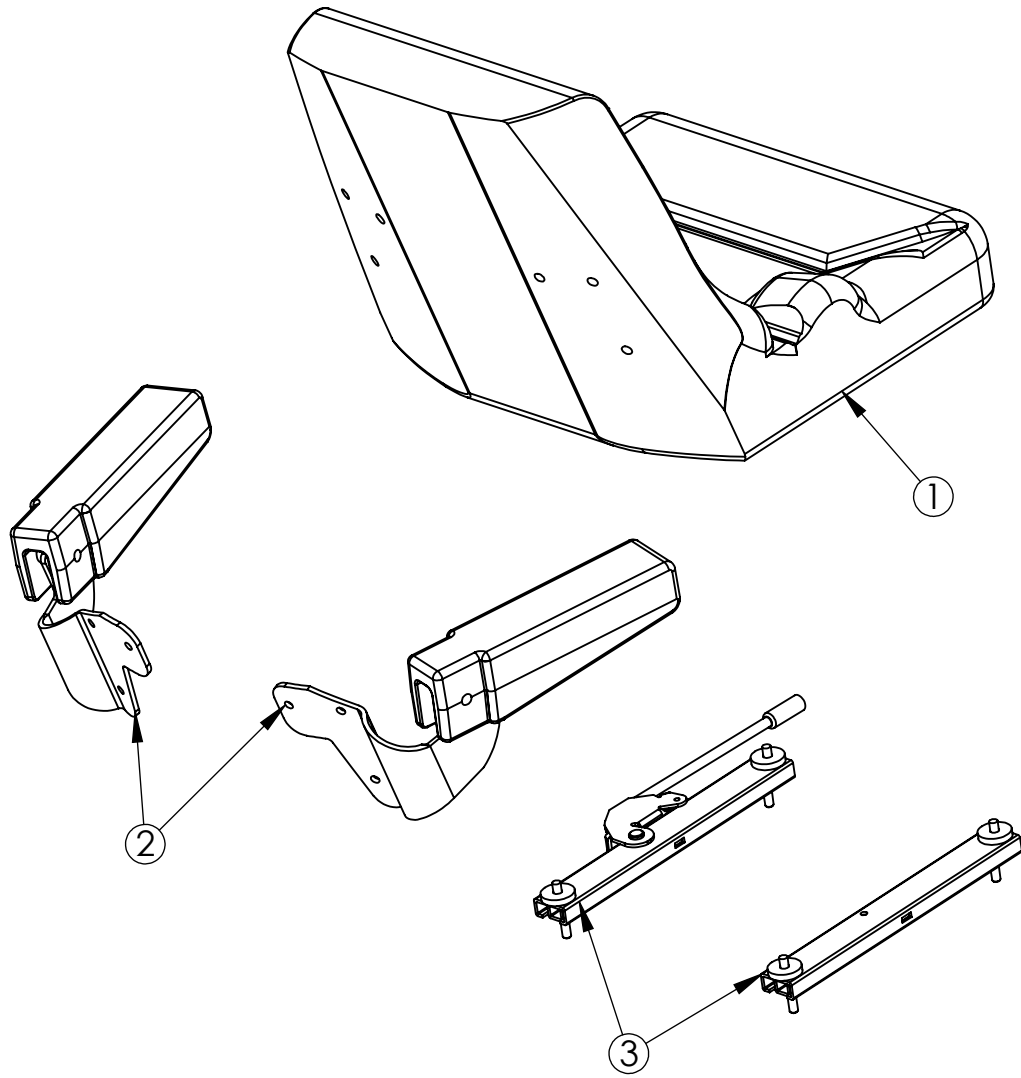

SEAT ASSEMBLY 80649
BOM

ITEM NO.	PART NUMBER	DESCRIPTION	QTY
1	22183	SL2020 - OP STATION SEAT	1
2	22184	ARMREST - KIT	1
3	22185	ADJUSTOR - SL2020 SEAT	1