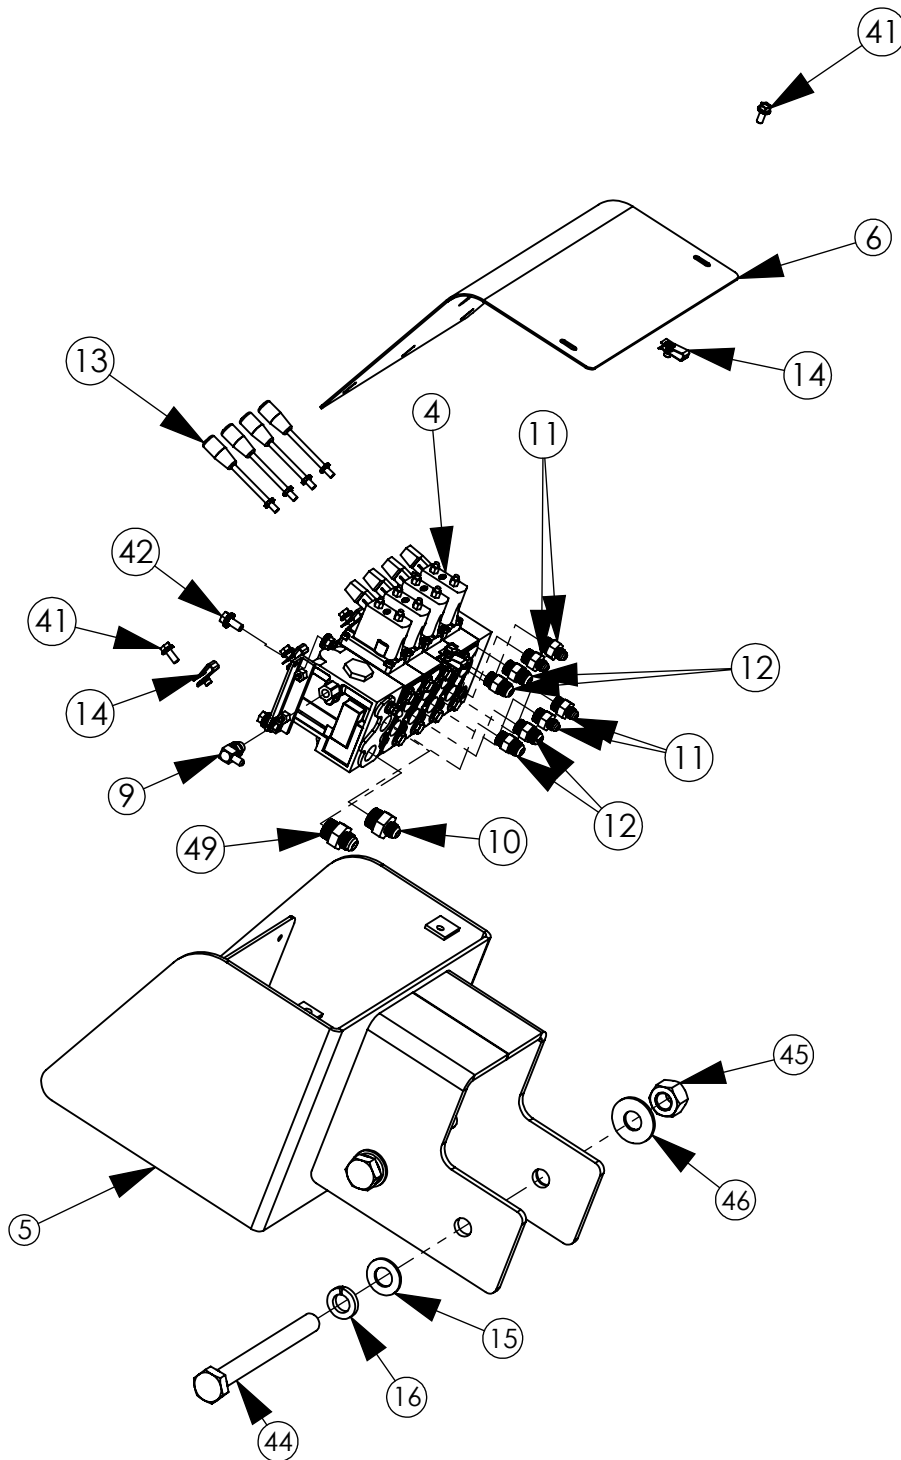

VICE ASSY - 80610
BOM

ITEM NO.	PART NUMBER	DESCRIPTION	QTY
1	71024	VICE FRAME	1
2	64270	BREAK OUT WRENCH	1
3	261612	GUIDE WRENCH	2
4	71025	VICE FRAME	2
5	320483	CYLINDER-CLAMP	2
6	71026	VICE DIE	2
7	270467_Rev NC_Weldment_Wrench_Fixed Jaw	WELDMENT, WRENCH - FIXED JAW	2
8	161660	PIN, CYLINDER - 1.000 X 6.375	2
9	120507	PIN, COTTER	2
10	370512	WELDMENT, STEP	2
11	170331	WELDMENT, PIN - CYLINDER / 0.75 X 7.60	1
12	161616	SPACER, ROUND - 1.5 X .765 X 1.675 LONG	2
13	220484	CYLINDER, HYDRAULIC	1
14	236-2978-02	COTTER PIN-.125 X 1.250	1
15	4MB4MJ90	HYD. FITTING 4MB4MJ90	3
16	110028	ALTERATION, FITTING -	2
17	4MB4MJ	HYD. FITTING 4MB4MJ	1
18	51618X3SHCS	SOCKET HEAD CAP SCREW, 5/16-18 X 3 LONG	2
19	1420X58WHB	BOLT, WHIZ, 1/4-20 X 5/8" LONG	8
20	716FW	WASHER, FLAT, 7/16"	4
21	71614X2HB	BOLT, HEX, 7/16-14 X 2" LONG	4
22	71614X34HB	BOLT, HEX, 7/16-14 X 3/4" LONG	3
23	3816X1HB	BOLT, HEX, 3/8-16 X 1" LONG	1