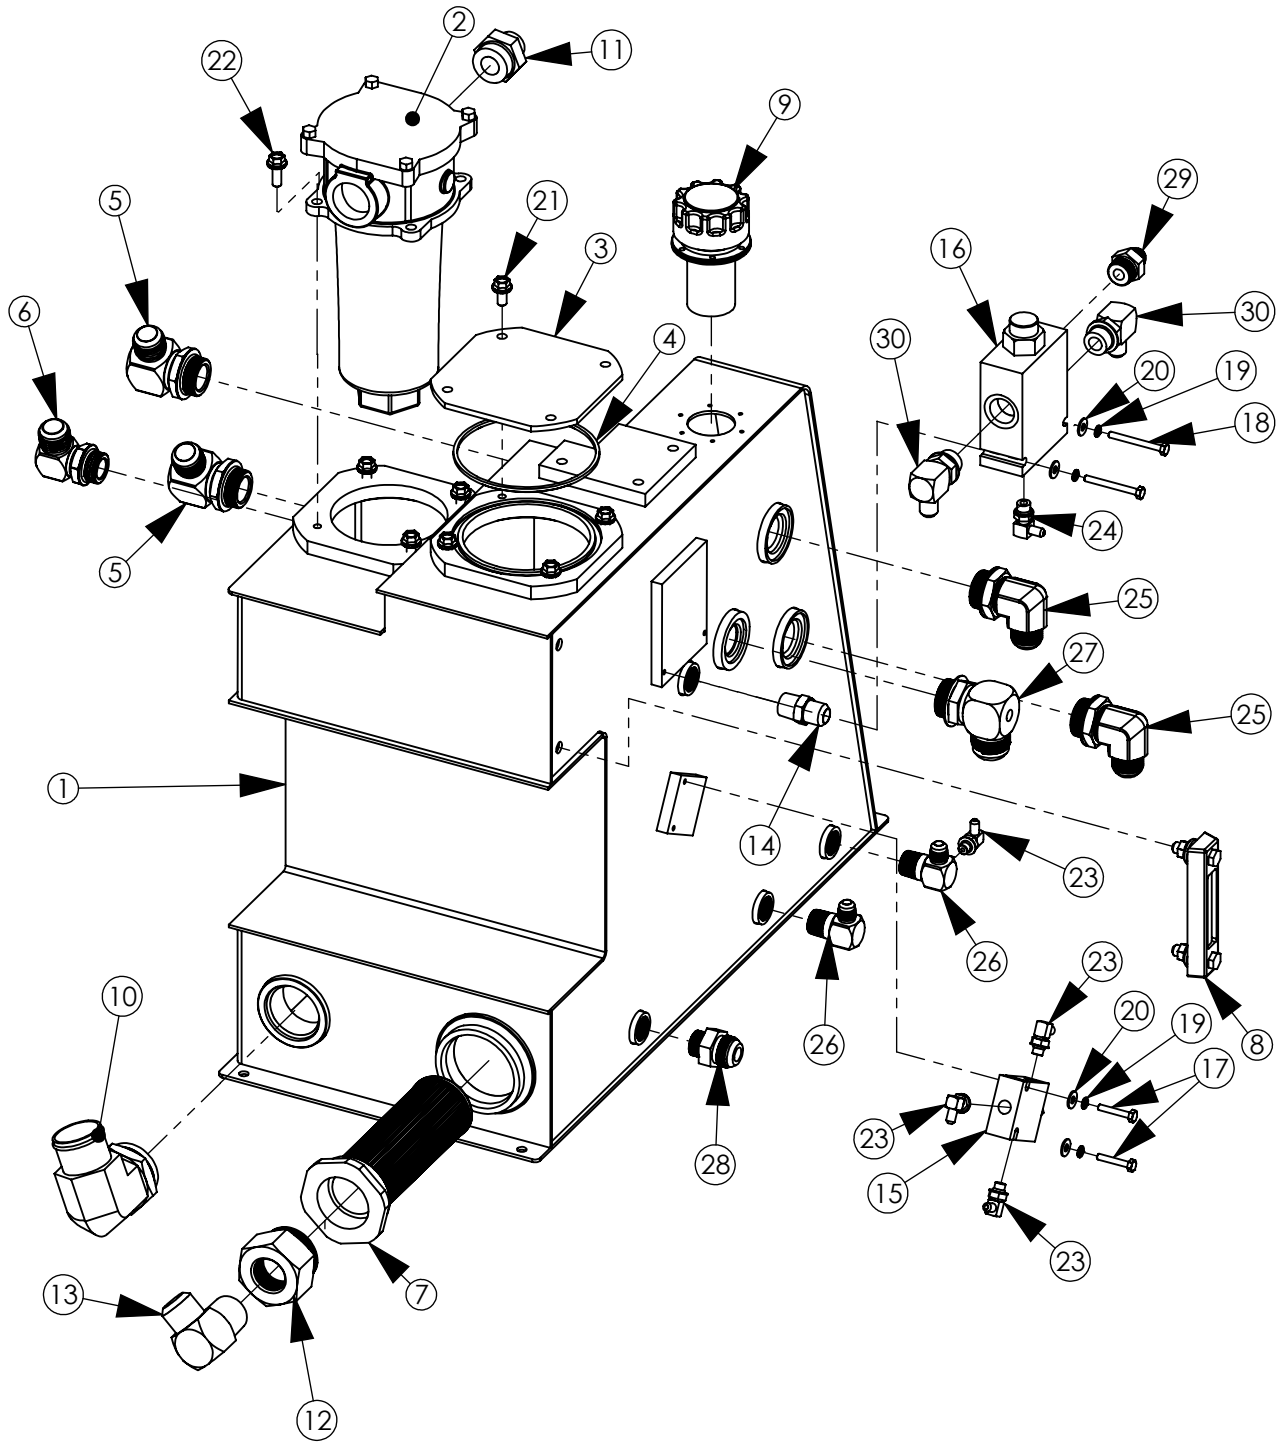

ITEM NO.	PART NUMBER	DESCRIPTION	QTY
1	71049	TANK HYDRAULIC	1
2	22267	ZINGA IN TANK FILTER	1
3	64693	PLATE-CLEAN OUT	1
4	22331	O-RING SERIES 2-359 NITRIL	1
5	20MB16MJ90_M	HYD. FITTING 20MB16MJ90	2
6	16MB16MJ90_M	HYD. FITTING 16MB16MJ90_M	1
7	22506	STRAINER HYD	1
8	202-400-02	SIGHT GAUGE	1
9	22364	FILLER BREATHER ABB-10-3S FLLR BHTHR	1
10	22507	HYD. FITTING 32MB32BEAD90	1
11	20MB16MJ	HYD. FITTING 20MB16MJ	1
12	32MB20FP	HYD. FITTING 32MB20FP	1
13	20MJ20MP90	HYD. FITTING 20MJ20MP90	1
14	12MP12MJ	HYD. FITTING 12MP12MJ	1
15	22332	SL2020 - POWER UNIT - CHECK VALVE	1
16	22259	VALVE 2 WAY SPOOL	1
17	1420X112HB	BOLT, HEX, 1/4-20 X 1 1/2" LONG	2
18	1420X212HB	BOLT, HEX, 1/4-20 X 2 1/2" LONG	2
19	14LW	WASHER, LOCK, 1/4"	4
20	14FW	WASHER, FLAT, 1/4"	4
21	3816X34WHB	BOLT, WHIZ, 3/8-16 X 3/4" LONG	4
22	3816X1WHB	BOLT, WHIZ, 3/8-16 X 1" LONG	4
23	4MB4MJ90	HYD. FITTING 4MB4MJ90	4
24	6MB4MJ90	HYD. FITTING 6MB4MJ90	1
25	20MB16MJ90	20MB16MJ90	2
26	12MP8MJ90	12MP8MJ90	2
27	65055	SL2020 - HYDRAULIC TANK	1
28	2029	12MB16MJ	1
29	12MB10MJ	HYD. FITTING 12MB10MJ	1
30	12MB10MJ90	HYD. FITTING 12MB10MJ90	2