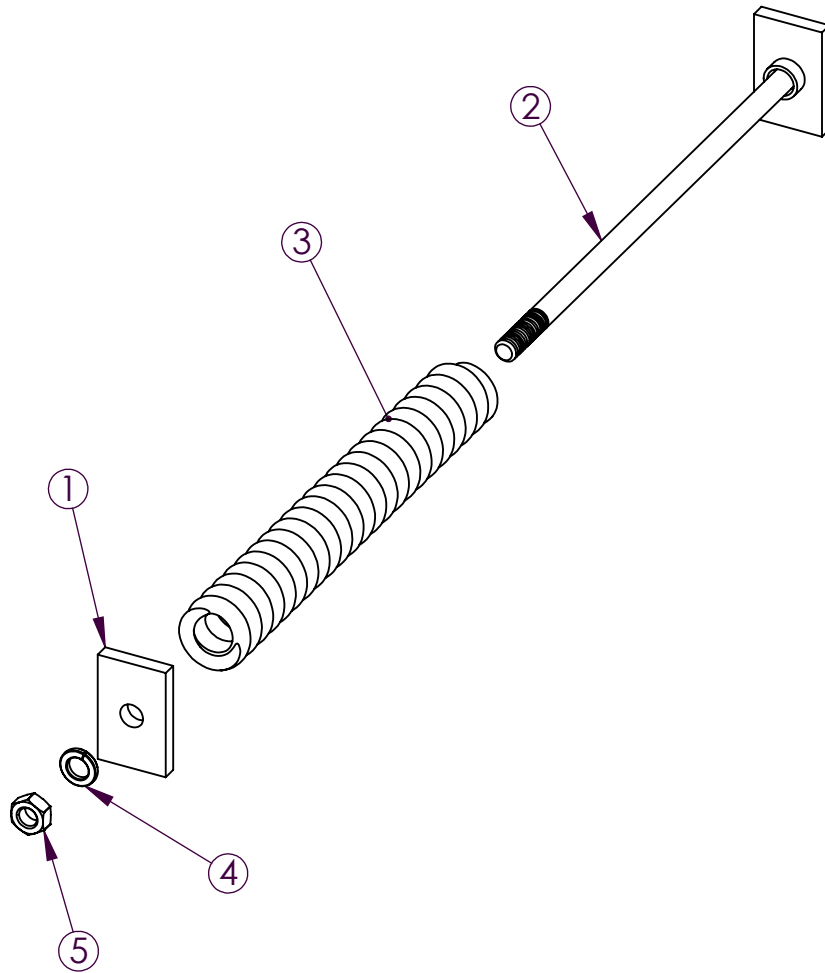

ITEM NO.	PART NUMBER	DESCRIPTION	QTY
1	64461	MOUNT-END, SPRING	1
2	71030	RETAINER WA- SPRING	1
3	22199	SPRING	1
4	34LW	WASHER, LOCK, 3/4"	1
5	3410HN	NUT, HEX, 3/4-10	1