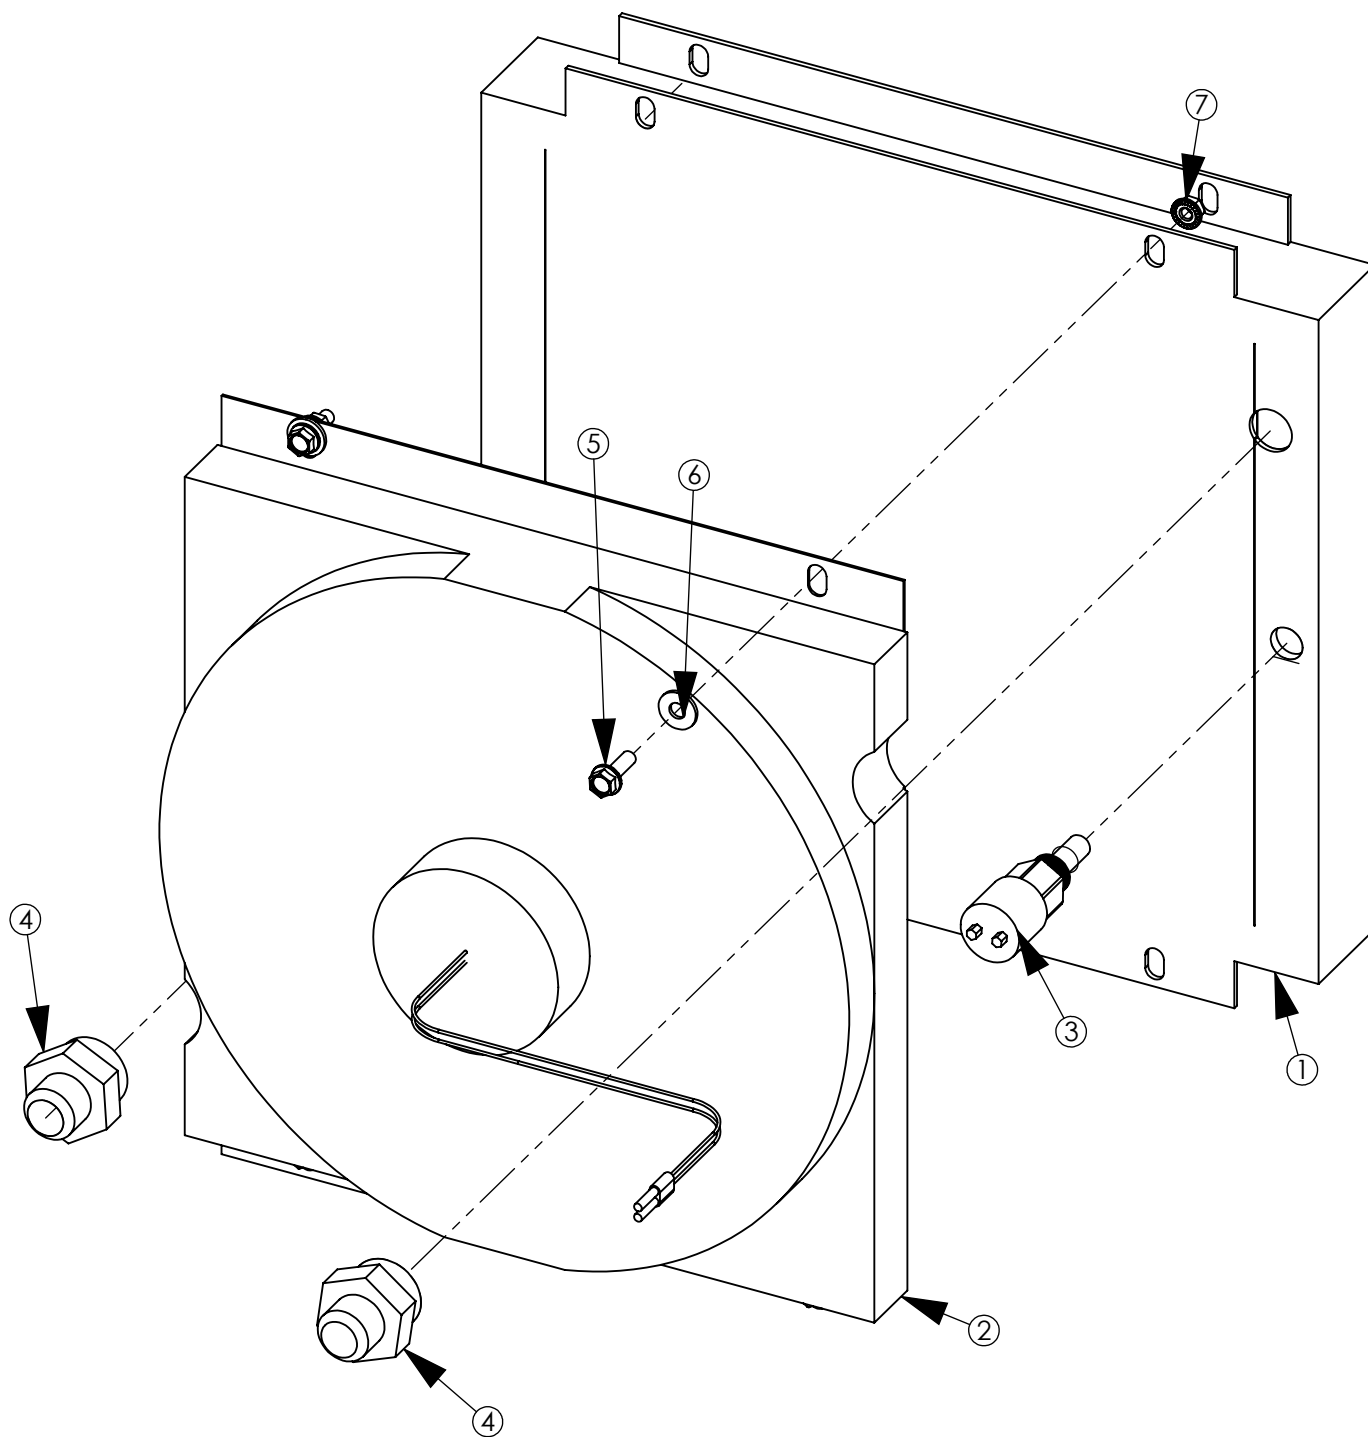

OIL COOLER ASSY - 80721
BOM

ITEM NO.	PART NUMBER	DESCRIPTION	QTY
1	221050 HEAT EXCHANGER	HEAT EXCHANGER	1
2	22741 COOLER FAN	OIL COOLER FAN (LESS SHROUD)	1
3	22740 TempSensor	TEMP SENSOR	1
4	20MB16MJ	HYD. FITTING 20MB16MJ	2
5	51618X1WHB	BOLT, WHIZ, 5/16-18 X 1" LONG	4
6	516FW	WASHER, FLAT, 5/16"	4
7	51618WHN	NUT, WHIZ, 5/16-18	4