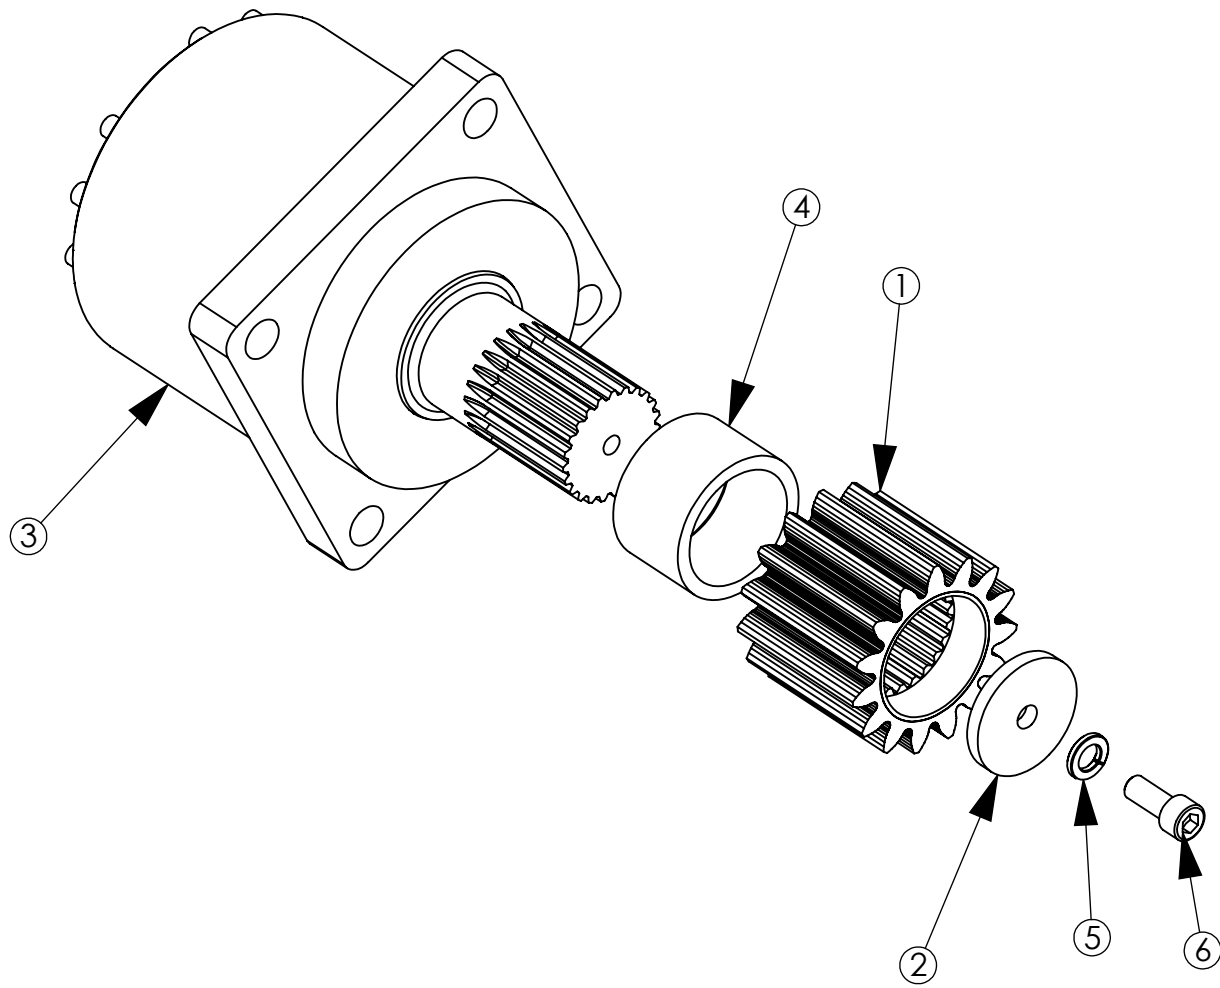

RACK DRIVE GEARBOX - 80682
BOM

ITEM NO.	PART NUMBER	DESCRIPTION	QTY
1	22360	GEAR RACK DRIVE	1
2	64781	PLATE GEAR RETAINER	1
3	22365	GEARBOX PLANITARY	1
4	64974	TUBE - SPACER	1
5	716LW	WASHER, LOCK, 7/16"	1
6	M1015X25SHCS	SOCKET HEAD CAP SCREW, M10X1.5 X 25MMLONG	1