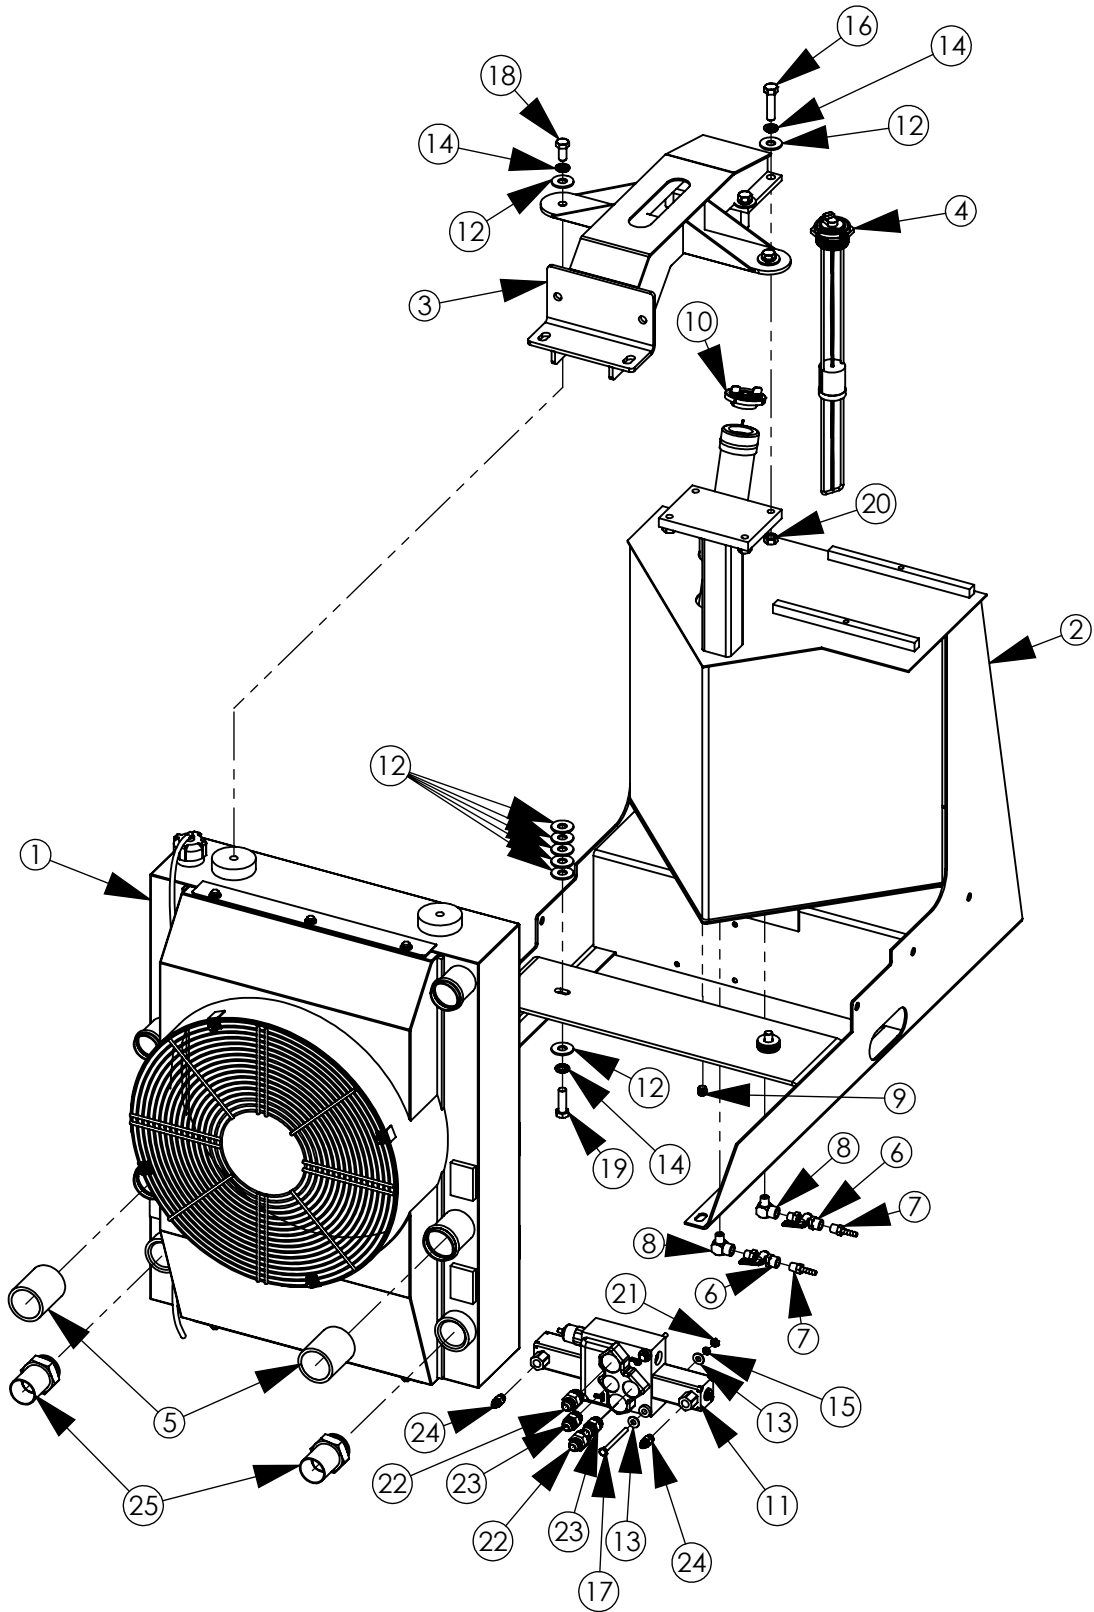

FUEL TANK AND RADIATOR ASSY - 80618

ITEM NO.	PART NUMBER	DESCRIPTION	QTY
1	22175	RADIATOR	1
2	71013	FUEL TANK	1
3	71076	BACKBONE - REAR SUPPORT	1
4	22330	SL2020 - FUEL GAUGE - 18"	1
5	22495	SILICONE HOSE	2
6	22169	fuel shutoff valve	2
7	22171	.250 brass hose barb	2
8	4MP4FP90	FITTING	2
9	4MPHH - PLUG	FITTING	1
10	120099	FUEL BREATHER CAP	1
11	22188	SL2020 - MUD PUMP VALVE	1
12	12FW	WASHER, FLAT, 1/2"	18
13	14FW	WASHER, FLAT, 1/4"	6
14	12LW	WASHER, LOCK, 1/2"	8
15	14LW	WASHER, LOCK, 1/4"	3
16	1213X2HB	BOLT, HEX, 1/2-13 X 2" LONG	4
17	1420X3HB	BOLT, HEX, 1/4-20 X 3" LONG	3
18	12MM1.75X25MMHB	BOLT, HEX, 12MM-1.75X25MMLONG	2
19	M121.75X40MMHB	BOLT, HEX, 12MM-1.75X40MMLONG	2
20	1213HN	NUT, HEX, 1/2-13	4
21	1420HN	NUT, HEX, 1/4-20	3
22	5659	FTG HYD 10MB-8MJ	2
23	8MB8MJ	HYD. FITTING 8MB8MJ	2
24	4MB4MJ	HYD. FITTING 4MB4MJ	2
25	71377	SPECIAL RADIATOR INSERT FITTING	2