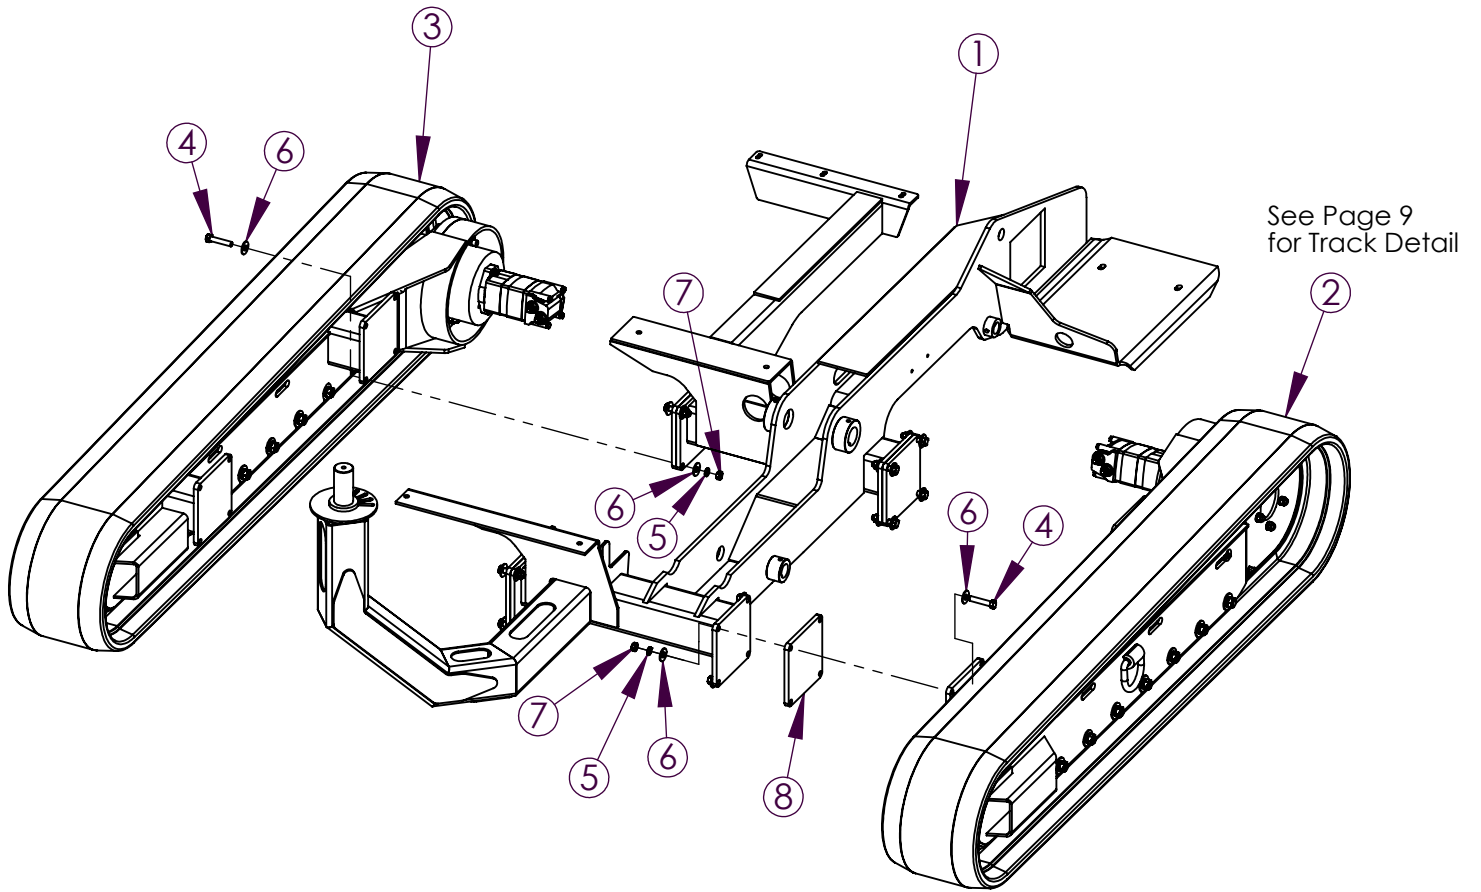

* NOTE: SOME UNITS WERE EQUIPPED WITH A KERR (Model 3250) MUD PUMP.

WASH WAND ASSEMBLY - 80732

WASH WAND ASSEMBLY - 80732

6

ITEM NO.	PART NUMBER	DESCRIPTION	QTY
1	20MP16FP		1
2	16MP16MP90	16MP16MP90	1
3	66322	16FP16FP16FPT W/ 8MP PORT OPPOSITE LEG	1
4	16MP16MP	16MP16MP	1
5	236-7172-02	RELIEF VALVE	1
6	22839	FITTING, POLY, BANJO, HB10007590	1
7	236-7749-02	VALVE, BALL, BRASS, 1.00	1
8	16MP16FJX	16MP16FJX	1
9	80689	CHECK VALVE ASSY	1
10	2029	12MB16MJ	2
11	202-015-02	COUPLER, BOX, 1/2 SAE	1
12	202-014-02	COUPLER, PIN, 1/2 SAE	1
13	8MP6MJ	8MP6MJ	1
14	8MP8MP	8MP8MP	1
15	203-141-02		1
16	203-142-02		1
17	236-6638-02	nozzle, spray, 1/4meg-1515, barens#1129	1
18	6MP6MJ	FITTING, HYDRAULIC, 6MP X 6MJ	1
19	4FP4FP	FITTING, HYDRAULIC, -4 FEMALE PIPE X -4 FEMALE PIPE	1