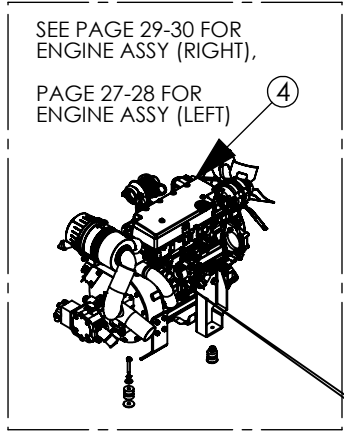

DETAIL X SCALE 1 : 10