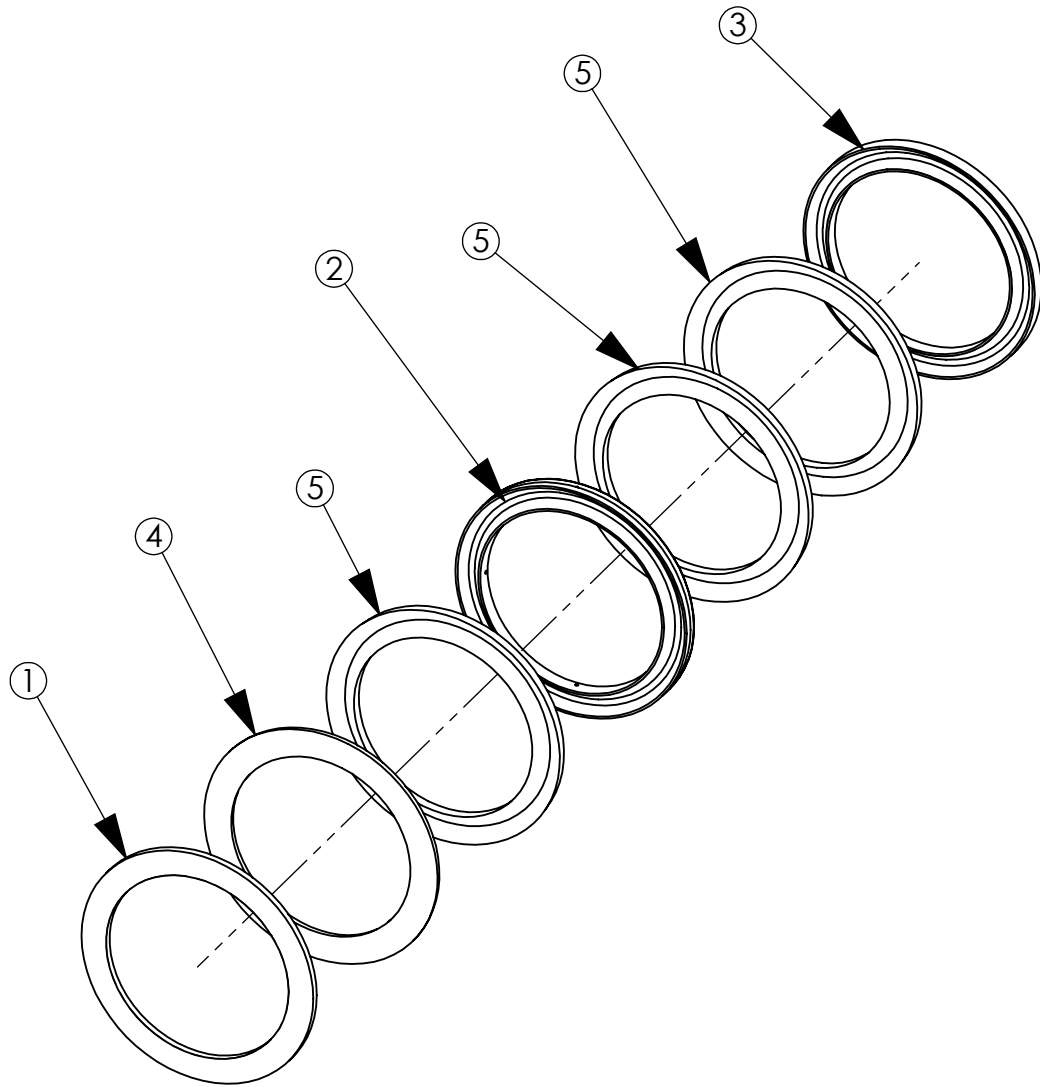

SEAL PACK - MUD SWIVEL - 80684
BOM

ITEM NO.	PART NUMBER	DESCRIPTION	QTY
1	236-9331-03	SHIM SWIVEL	1
2	64609	RING GREASE SWIVEL	1
3	64610	RING SEAT SWIVEL	1
4	236-2726-02	MALE VEE RING ADAPTOR	1
5	236-2725-02	RING, VEE	3