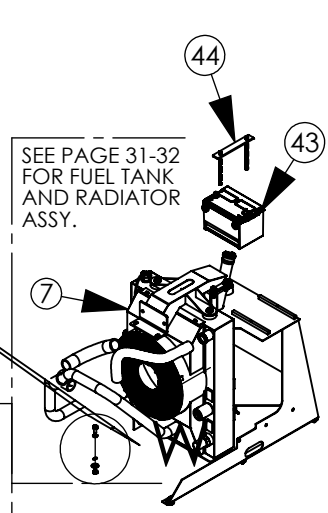

DETAIL X SCALE 1 : 10