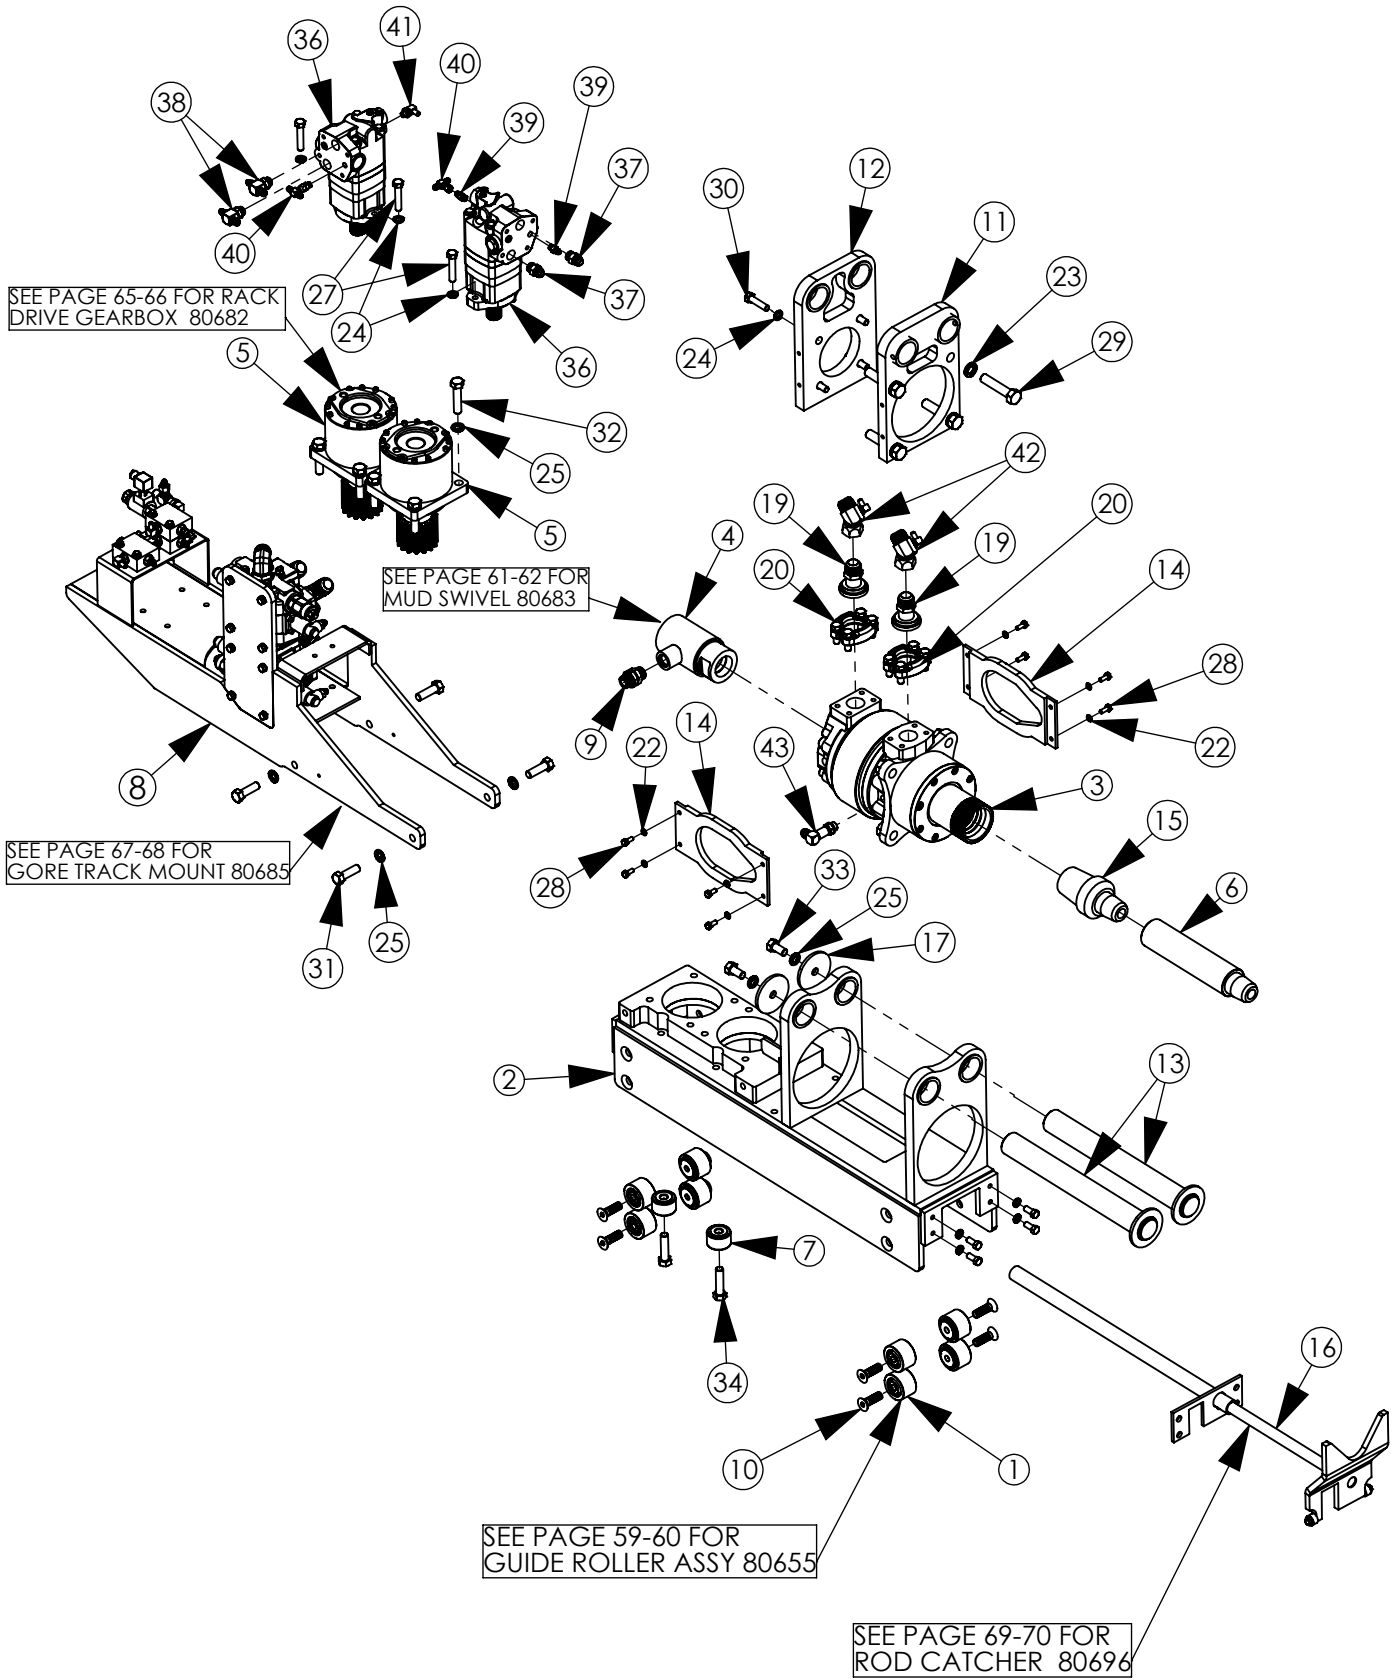

CARRIAGE ASSEMBLY - 80677

CARRIAGE ASSEMBLY - 80677
BOM

ITEM NO.	PART NUMBER	DESCRIPTION	QTY
1	80655	GUIDE ROLLER ASSY	8
2	64840	CARRIAGE MACHINED	1
3	22177	HYD. MOTOR RINEER 57 DIRLL	1
4	80683	MUD SWIVEL	1
5	80682	RACK DRIVE GEAR BOX ASSY	2
6	64389	SUB SAVER-1820	1
7	22371	CAMROL MCGILL CYR-2-S	2
8	80685		1
9	12MB12MB	HYD. FITTING 12BM12MB	1
10	5811X2FHSCS	5/8-11UNC X 2" FLAT HEAD SOCKET SCREW	8
11	71133	SL2020 - CARRAIGE FLOAT	1
12	71134	SL2020 - CARRAIGE FLOAT	1
13	71135	FLOAT SLIDE BAR	2
14	65003	CARRAIGE - FLOAT - SIDE SUPPORT	2
15	64386	ADAPTOR DRIVE CHUCK 1820	1
16	80696	SL2020 - RODCATCHER	1
17	65154	CARRAIGE - FLOAT - FLOAT BAR WASHER	2
19	24FL16MJ	HYD. FITTING 24FL16MJ	2
20	22484	#24 HYD. FITTING FLANGE KIT	2
22	516LW	WASHER, LOCK, 5/16"	8
23	34LW	WASHER, LOCK, 3/4"	8
24	12LW	WASHER, LOCK, 1/2"	8
25	58LW	WASHER, LOCK, 5/8"	14
27	1213X212HB	BOLT, HEX, 1/2-13 X 2 1/2" LONG	4
28	51618X34HB	BOLT, HEX, 5/16-18 X 3/4" LONG	8
29	3410X312HB	BOLT, HEX, 3/4-10 X 3 1/2" LONG	4
30	1213X2HB	BOLT, HEX, 1/2-13 X 2" LONG	4
31	5811X2HB	BOLT, HEX, 5/8-11 X 2" LONG	4
32	5811X234HB	BOLT, HEX, 5/8-11 X 2 3/4" LONG	8
33	5811X114HB	BOLT, HEX, 5/8-11 X 1 1/4" LONG	2
34	5811X212HB	BOLT, HEX, 5/8-11 X 2 1/2" LONG	2
36	22645		2
37	8MB8MJ	HYD. FITTING 8MB8MJ	2
38	66323	FITTING, MODIFIED, 8MB6MJ W/ 4MB PORT OPPOSITE MJ	2
39	4MB4MJ	HYD. FITTING 4MB4MJ	5
40	4FJX4MJ4MJT	HYD. FITTING 4FJX4MJ4MJT	2
41	4MB4MJ90	HYD. FITTING 4MB4MJ90	3
42	66321	FITTING, MODIFIED, 16MJ16FJX45 W 4MB PORT IN SIDE	2
43	8MB8MJ90L		1