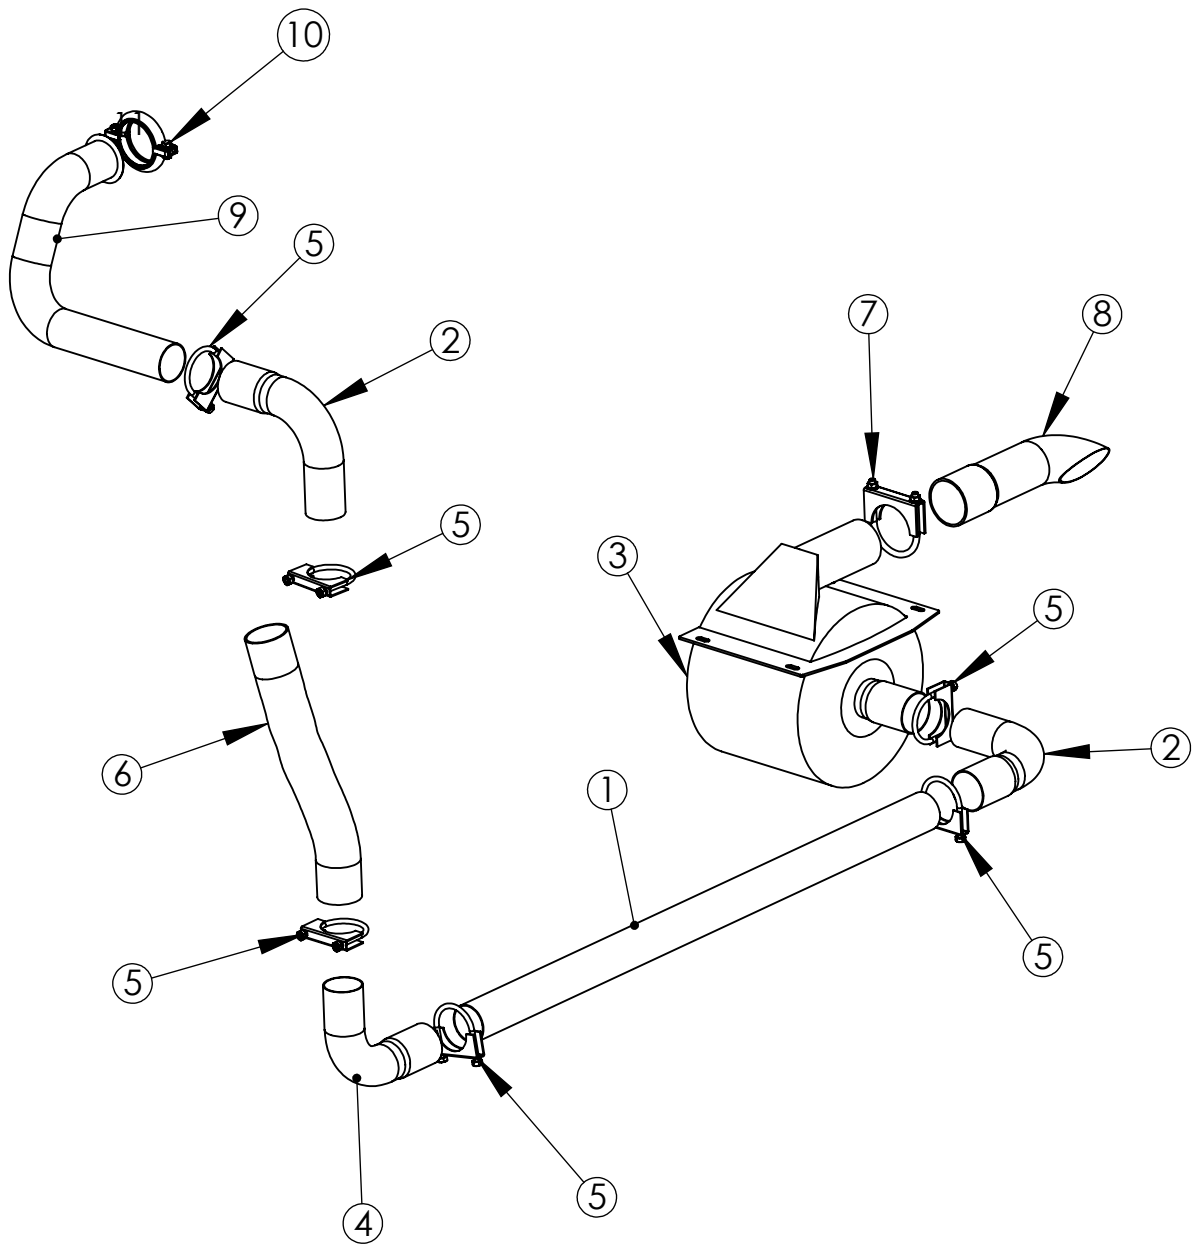

EXHAUST AND MUFFLER ASSEMBLY - 80616

EXHAUST AND MUFFLER ASSY - 80616
BOM

ITEM NO.	PART NUMBER	DESCRIPTION	QTY.
1	64513	TUBE EXHAUST 2 1/2 STRAIGHT	1
2	22250	TUBE EXHAUST - 90 MUFFLER	2
3	71043	MUFFLER	1
4	22249	TUBE EXHAUST - 90	1
5	22251	MUFFLER CLAMP 2 1/2 / 1/4 THREAD	6
6	FLEXEXAUSTTUBE		1
7	22466	EXHAUST CLAMP - 3"	1
8	22464	EXHAUST TIP, 3" CHROME	1
9	22335	EXHAUST TUBE TURBO	1
10	22290	CLAMP	1