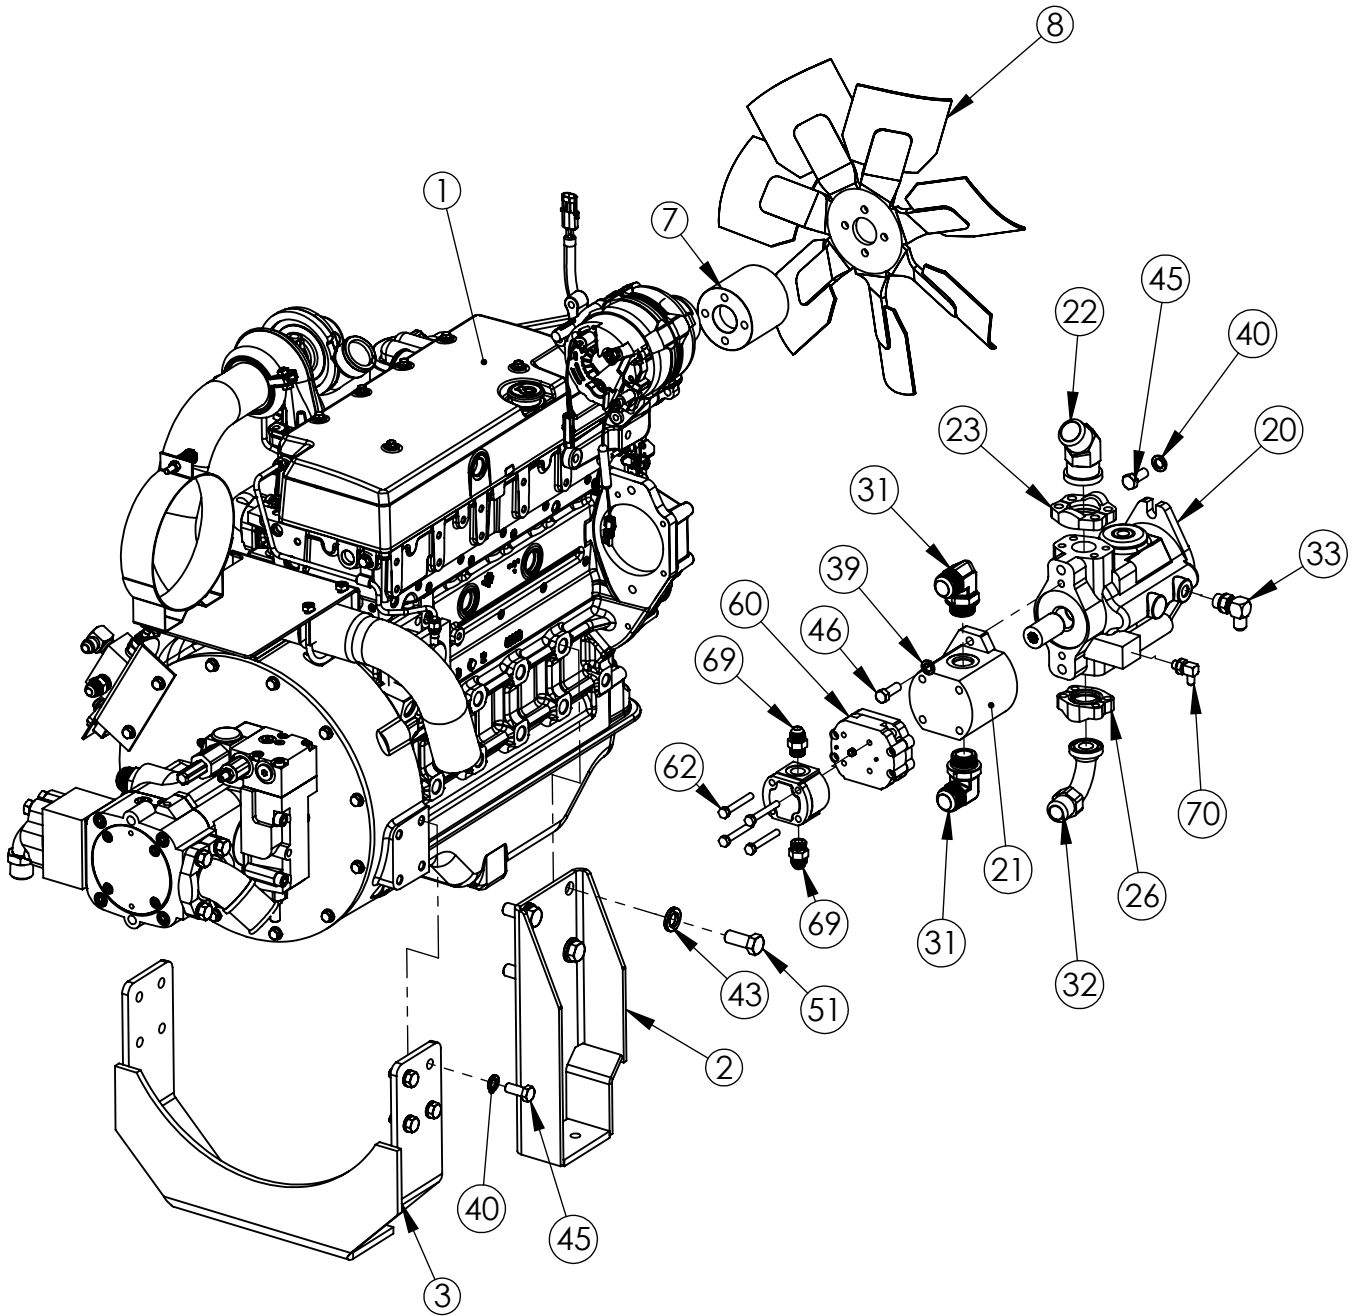

ENGINE ASSEMBLY, RIGHT - 80619B
BOM

30

ITEM NO.	PART NUMBER	DESCRIPTION	QTY
1	22173	ENGINE 5030H	1
2	71009	MOUNT	2
3	71010	MOUNT ENGINE	1
7	64466	HUB	1
8	22334	FAN	1
20	22412	SL2020 - DENISON PUMP	1
21	22254	PUMP CASSAPPA	1
22	22482	20FL20MJ45	1
23	22483	-20 CODE 61 FLANGE KIT	1
26	22481	16 FLANGE KIT	1
31	16MB16MJ90	16MB16MJ90	2
32	16FL16MJ90	16FL X 16MJ 90 CODE 61	1
33	8MB8BJ90	8MB - 8MJ - 90 DEGREE FITTING	1
39	716LW	WASHER, LOCK, 7/16"	2
40	12LW	WASHER, LOCK, 1/2"	20
43	34LW	WASHER, LOCK, 3/4"	10
45	M121.75X30MMHB	BOLT, HEX, 12MM-1.75X30MMLONG	12
46	71614X114HB	BOLT, HEX, 7/16-14 X 1 1/4" LONG	2
51	M162.0X40MMHB	BOLT, HEX, 16MM-2.0X40MMLONG	10
60	22917	Pump, Hyd, Cassappa, Connecting kit, 01999768	1
62	22918	Pump, Hyd, Cassappa, Bolt kit, 64502060	1
69	8MB8MJ	HYD. FITTING 8MB8MJ	2
70	4MB4MJ90	HYD. FITTING 4MB4MJ90	1