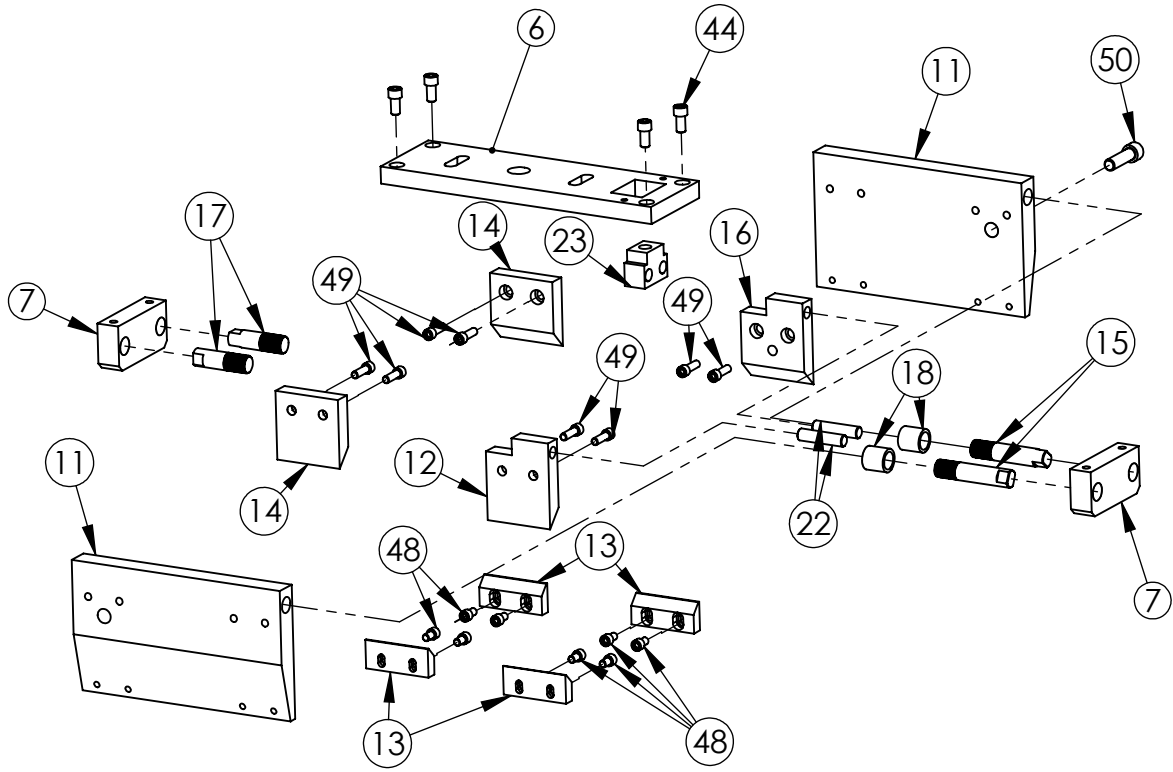

ITEM NO.	PART NUMBER	DESCRIPTION	QTY
6	261109	PLATE, ANCHOR - PIPE HANDLER JAW	1
7	260479	BLOCK, SUPPORT -PIPE HANDLER JAW	2
11	261558B1	JAW, PIPE HANDELER	2
12	161556B1	INSERT, JAW-UPPER-FRONT FIXED	1
13	161424	INSERT, JAW - LOWER	4
14	161557	INSERT, JAW - UPPER, REAR FIXED	2
15	161238	PIN, PIVOT-LONG-PIPE HANDLER JAW	2
16	161555	SL2020, SL2462 - RODLOADER - UPPER FRONT INSERT W/HOLE	1
17	161244	PIN, PIVOT-SHORT-PIPE HANDLER JAW	2
18	160451	TUBE, SPACER	2
22	162159	PIN, DOWEL- 1/2" DIA. X 2 1/8" LONG	2
23	160561	SL2020, SL2462 - RODLOADER - CYLINDER CLEVIS	1
44	3816X34SHCS	SOCKET HEAD CAP SCREW, 3/8-16 X 0.75 LONG	4
48	51618X12SHCS	SOCKET HEAD CAP SCREW, 51618 X 0.5LONG	8
49	51618X1SHCS	SOCKET HEAD CAP SCREW, 51618 X 1LONG	8
50	1213X134SHCS	SOCKET HEAD CAP SCREW, 1/2-13 X 1.75 LONG	1