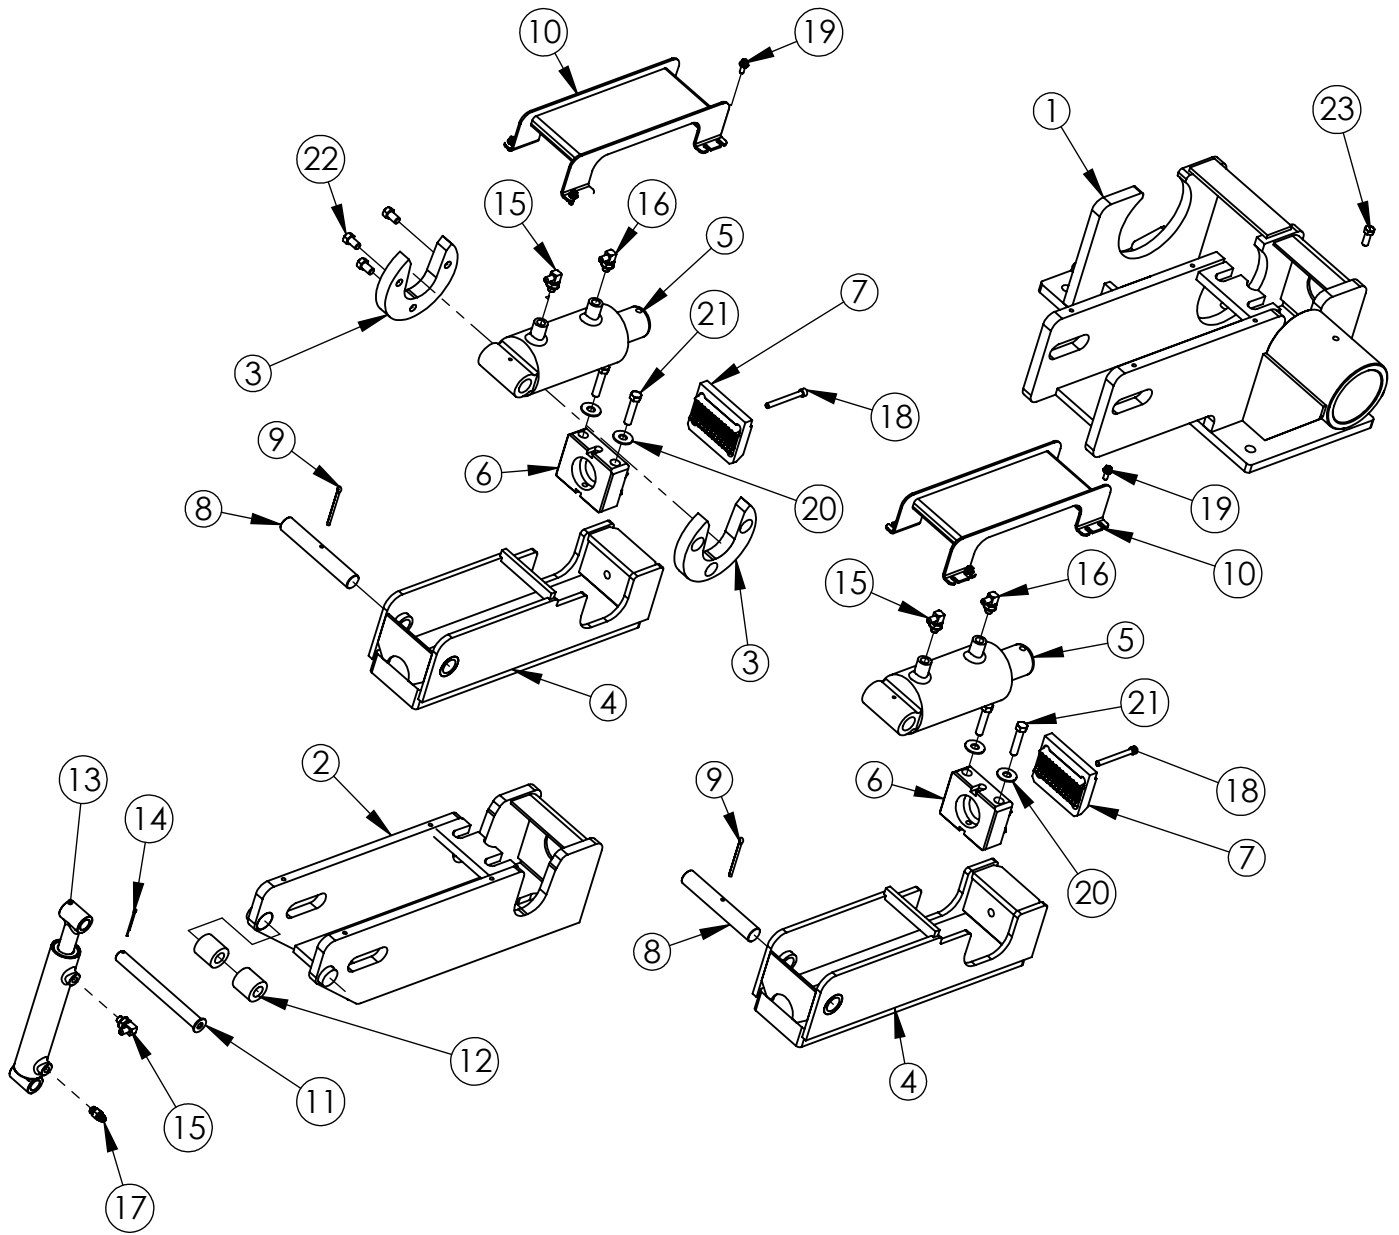

VICE ASSY - 80610
BOM

ITEM NO.	PART NUMBER	DESCRIPTION	QTY
1	71024	VICE FRAME	1
2	64270	BREAK OUT WRENCH	1
3	261612	GUIDE WRENCH	2
4	71025	VICE FRAME	2
5	320483	CYLINDER-CLAMP	2
6	71026	VICE DIE	2
7	270467_Rev NC_Weldment_Wrench_Fixed Jaw	WELDMENT, WRENCH - FIXED JAW	2
8	161660	PIN, CYLINDER - 1.000 X 6.375	2
9	120507	PIN, COTTER	2
10	370512	WELDMENT, STEP	2
11	170331	WELDMENT, PIN - CYLINDER / 0.75 X 7.60	1
12	161616	SPACER, ROUND - 1.5 X .765 X 1.675 LONG	2
13	220484	CYLINDER, HYDRAULIC	1
14	236-2978-02	COTTER PIN-.125 X 1.250	1
15	4MB4MJ90	HYD. FITTING 4MB4MJ90	3
16	110028	ALTERATION, FITTING -	2
17	4MB4MJ	HYD. FITTING 4MB4MJ	1
18	51618X3SHCS	SOCKET HEAD CAP SCREW, 5/16-18 X 3 LONG	2
19	1420X58WHB	BOLT, WHIZ, 1/4-20 X 5/8" LONG	8
20	716FW	WASHER, FLAT, 7/16"	4
21	71614X2HB	BOLT, HEX, 7/16-14 X 2" LONG	4
22	71614X34HB	BOLT, HEX, 7/16-14 X 3/4" LONG	3
23	3816X1HB	BOLT, HEX, 3/8-16 X 1" LONG	1