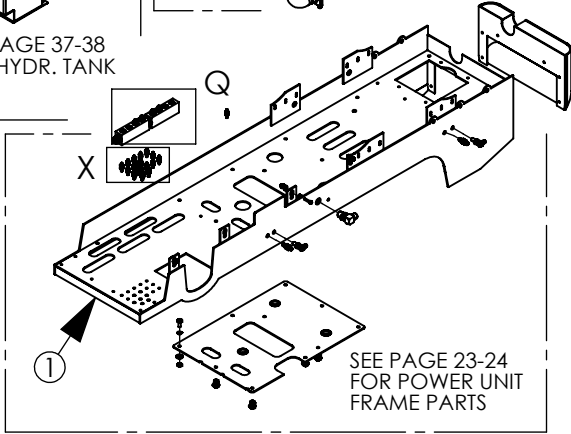

DETAIL X SCALE 1 : 10