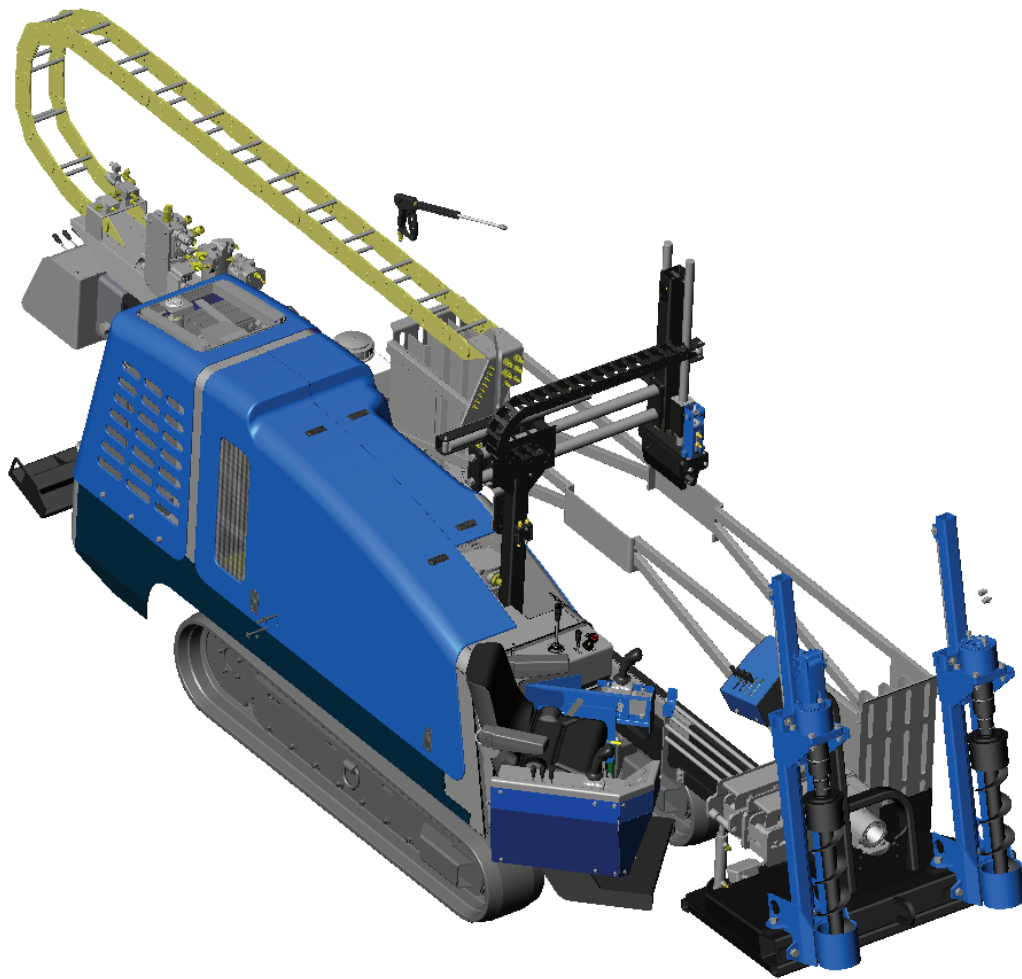

SL2220 PARTS MANUAL

ITEM NO.	PART NUMBER	DESCRIPTION	QTY
1	80588	SL2020 - UNDERCARRIAGE - COMPLETE	1
2	80665	OUTRIGGER ASSY	1
3	22204	CYLINDER HYD OUT- RIGGER	1
4	80616	POWER UNIT ASSEMBLY	1
5	64456	PIN	1
6	64455	PIN	1
7	71021	ROD BOX WA	1
8	80656	DRILL RACK ASSEMBLY	1
9	80632	OP STATION ASSEMBLY	1
10	22172	CYLINDER HYDRAULIC	1
11	80676	STAKE DOWN ASSEMBLY	2
13	64892	PIN	1
14	22211	HOSE MANAGER - GORE TRAK	1
15	80606D	ROD LOADER ASSEMBLY	1
16	22221	FMC L0618	1
17	22631	VALVE, COUNTERBALANCE, CBEA-LHN-YAL	2
18	80732	Wash Wand Assembly	1
19	16MJ16MJBH	16MJ16MJBH	1
20	12MB8MJ90	HYD. FITTING 12MB8MJ90	4
21	12MB8MJ	HYD. FITTING 12MB8MJ	4
22	38LW	WASHER, LOCK, 3/8"	2
24	34LW	WASHER, LOCK, 3/4"	8
25	3816X4HB	BOLT, HEX, 3/8-16 X 4" LONG	2
27	3410X112HB	BOLT, HEX, 3/4-10 X 1 1/2" LONG	8
28	38FW	WASHER, FLAT, 3/8"	2
33	80804	SL2020, ANTIFREEZE TANK ASSY	1
	71163	ANTIFREEZE TANK STAND - FMC	
	71170	ANTIFREEZE TANK STAND - KERR	
40	65456	SL2020, GORE TRACK SUPPORT	1
41	65137	SL2020 - REAR FOOT TO MID FRAME PIN	1

MUD PUMP ASSEMBLY - 80589
BOM

ITEM NO.	PART NUMBER	DESCRIPTION	QTY
12	22196	CHAR-LYNN 104-1030	1
* 16	22221	FMC L0618	1
23	12LW	WASHER, LOCK, 1/2"	4
26	1213X112HB	BOLT, HEX, 1/2-13 X 1 1/2" LONG	4
29	12FW	WASHER, FLAT, 1/2"	8
30	236-8112-02	2" NPT STREET ELBOW	1
31	236-5937-04	COUPLING. DRILLED	1
32	236-3755-02	CLOSE NIPPLE	1
34	22564	FITTING, POLY, 2" MALE CAMLOCK X 2" MALE NPT	1
35	22554	FITTING, POLY, CAMLOCK CAP, 2"	1
37	203-180-03	FITTING, POLY, HOSE BARB, BANJO HB050075	1
38	203-181-03	FITTING, POLY, HOSE BARB 90, BANJO HB05007590	1
39	1213HN	NUT, HEX, 1/2-13	4