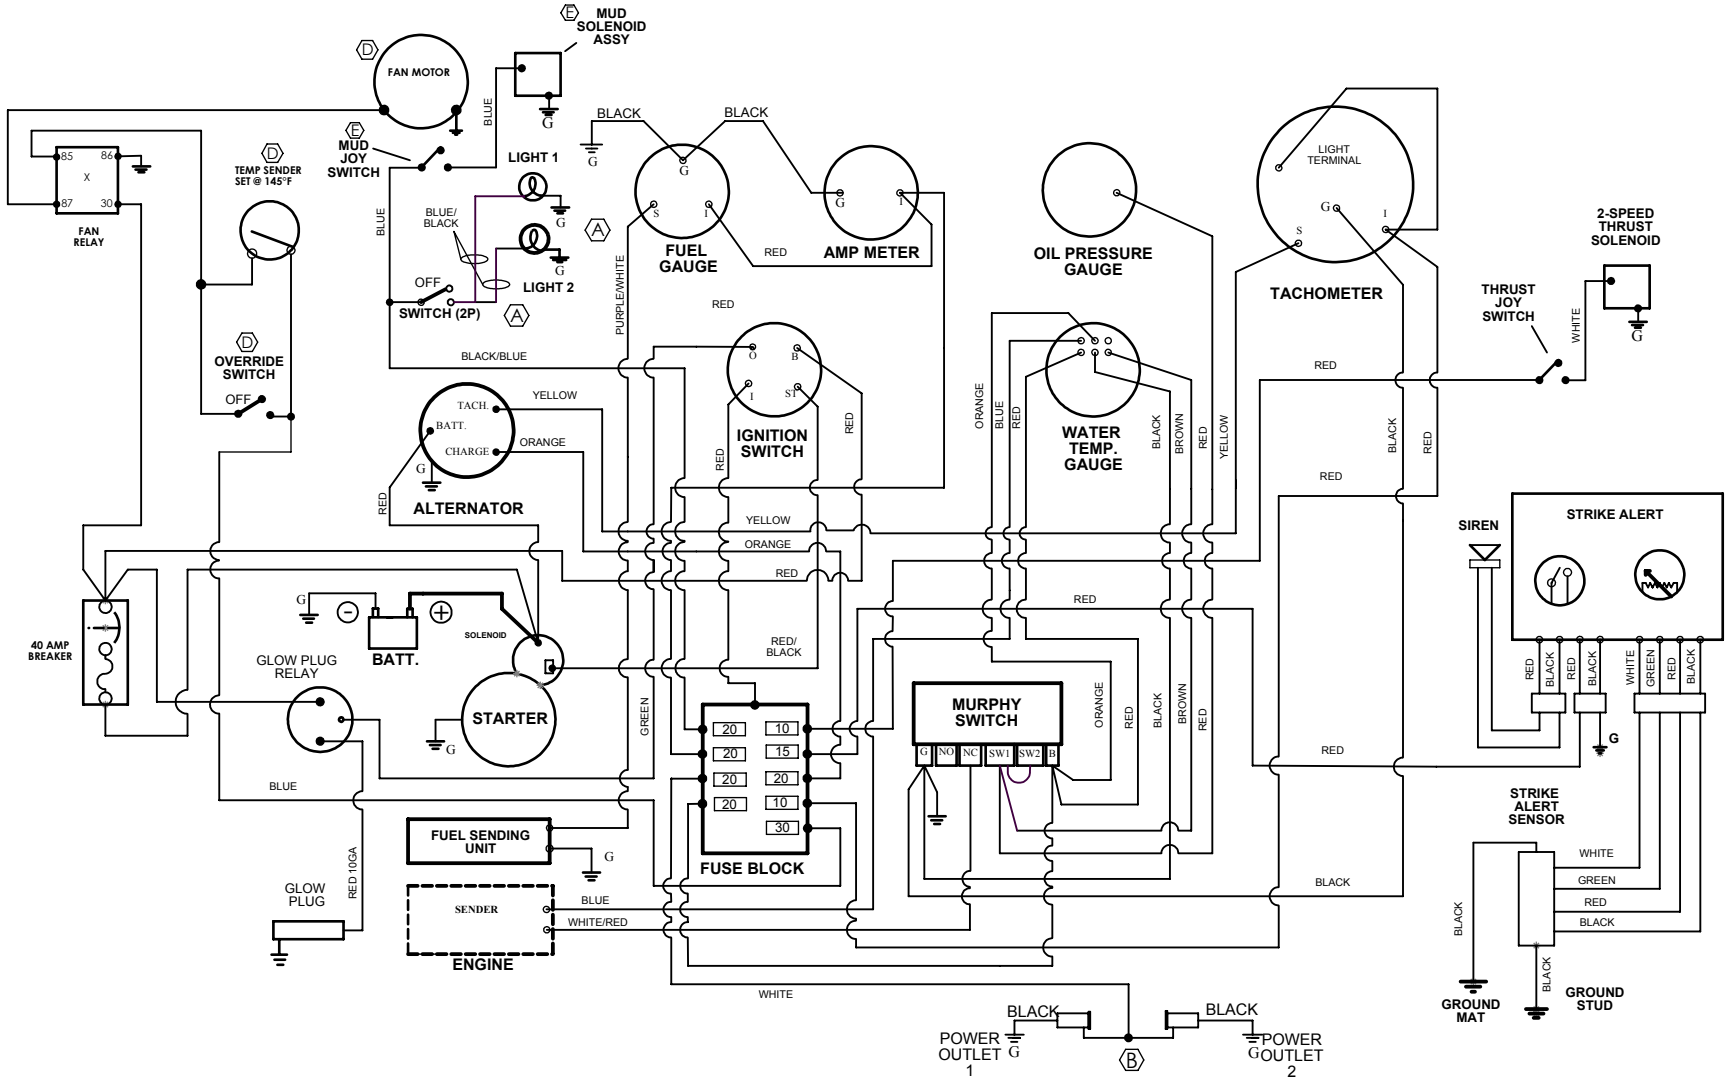

WIRING DIAGRAM - 30029PB