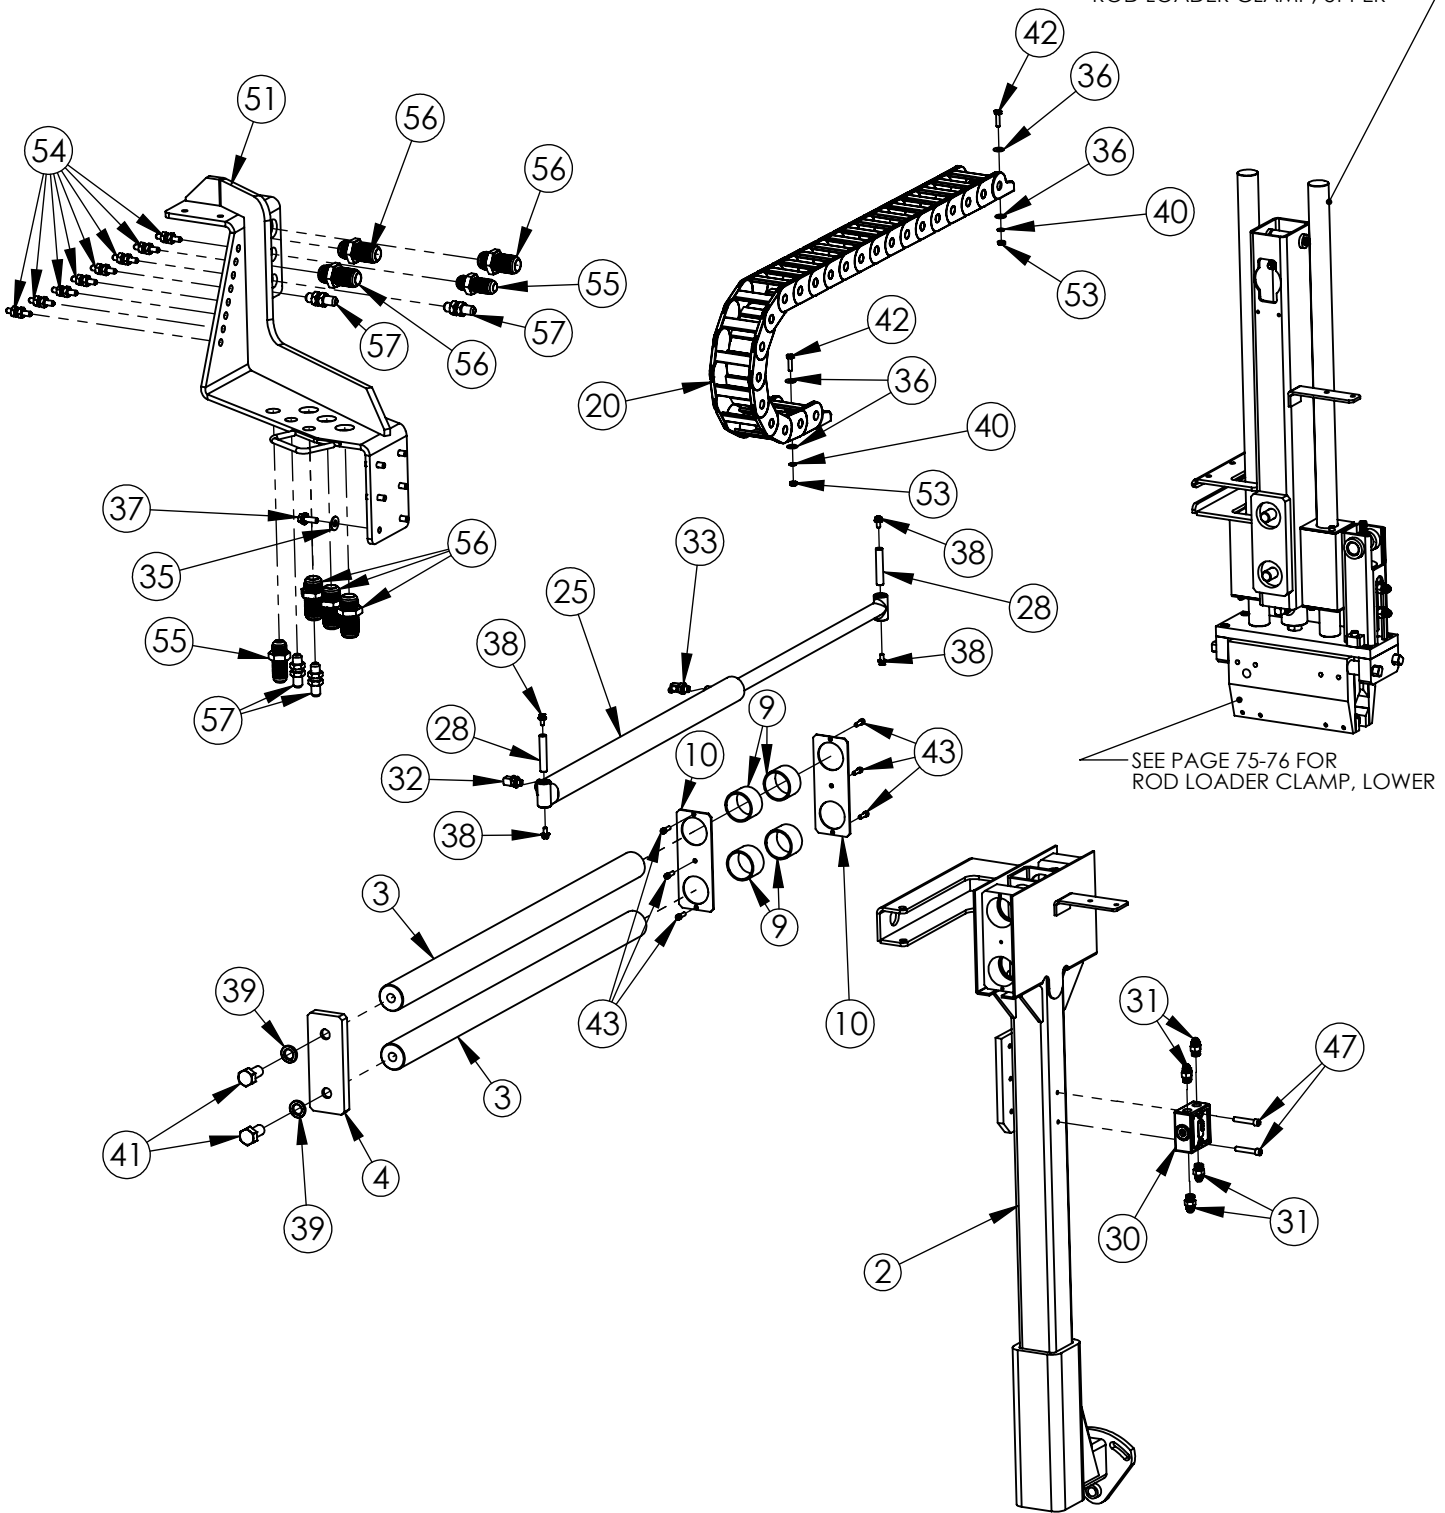

ROD LOADER - 80606D

SEE PAGE 73-74 FOR
ROD LOADER CLAMP, UPPER

SEE PAGE 75-76 FOR
ROD LOADER CLAMP, LOWER

ROD LOADER - 80606D
BOM

ITEM NO.	PART NUMBER	DESCRIPTION	QTY
2	71154	SL2020 - RODLOADER - VERTICAL ARM	1
3	161560_1	ROD, GUIDE - 2.000 X 35.50 LONG	2
4	161135	PIPE HANDLER END PLATE	1
9	236-4774-02	BEARING, GAR-MAX	4
10	161139	PLATE, KEEPER - GARLOCK BEARING/ 2" ID X 2.25 OD X 1.50	2
20	221181	SL2020, SL2462 - RODLOADER - ENERGY CHAIN	1
25	236-4780-02	RODLOADER - HORIZONTAL CYLINDER	1
28	160628B1	PIN, CYLINDER - .500 X 2.75 - W/ TAPPED ENDS	2
30	236-2931-02	SL2020, SL2462 - RODLOADER - LOCK VALVE	1
31	4475	HYD. FITTING 4MB4MJ	7
32	4MB4MJ90	HYD. FITTING 4MB4MJ90	2
33	110028	ALTERATION, FITTING -	1
35	38FW	WASHER, FLAT, 3/8"	6
36	14FW	WASHER, FLAT, 1/4"	8
37	3816X1WHB	BOLT, WHIZ, 3/8-16 X 1" LONG	6
38	1420X12WHB	BOLT, WHIZ, 1/4-20 X 1/2" LONG	6
39	34LW	WASHER, LOCK, 3/4"	4
40	14LW	WASHER, LOCK, 1/4"	4
41	3410X112HB	BOLT, HEX, 3/4-10 X 1 1/2" LONG	4
42	1420X1HB	BOLT, HEX, 1/4-20 X 1" LONG	4
43	1420X34SHCS	SOCKET HEAD CAP SCREW, 1/4-20 X 0.75 LONG	6
47	51618X134SHCS	SOCKET HEAD CAP SCREW, 5/16-18 X 1.75 LONG	2
51	71032A	MOUNT GORE	1
53	1420HN	NUT, HEX, 1/4-20	4
54	4MJBH	FITTING, -4MJ BULK HEAD	8
55	12MJ12MJBH	12MJ12MJBH	2
56	16MJ16MJBH	16MJ16MJBH	6
57	8MJBH	FITTING, -8MJ BULKHEAD	4