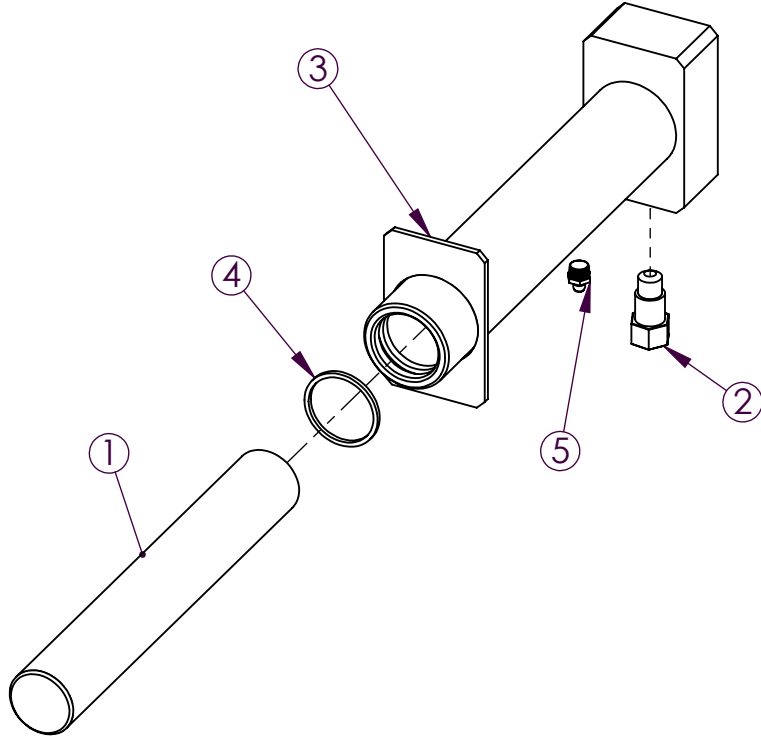

ITEM NO.	PART NUMBER	DESCRIPTION	QTY
1	64138		1
2		GREASE RELIEF	1
3		CYLINDER WA-TRACK	1
4		O-RING 2-222	1
5	701-127-02	ZERK GREASE 1/8 NPT	1