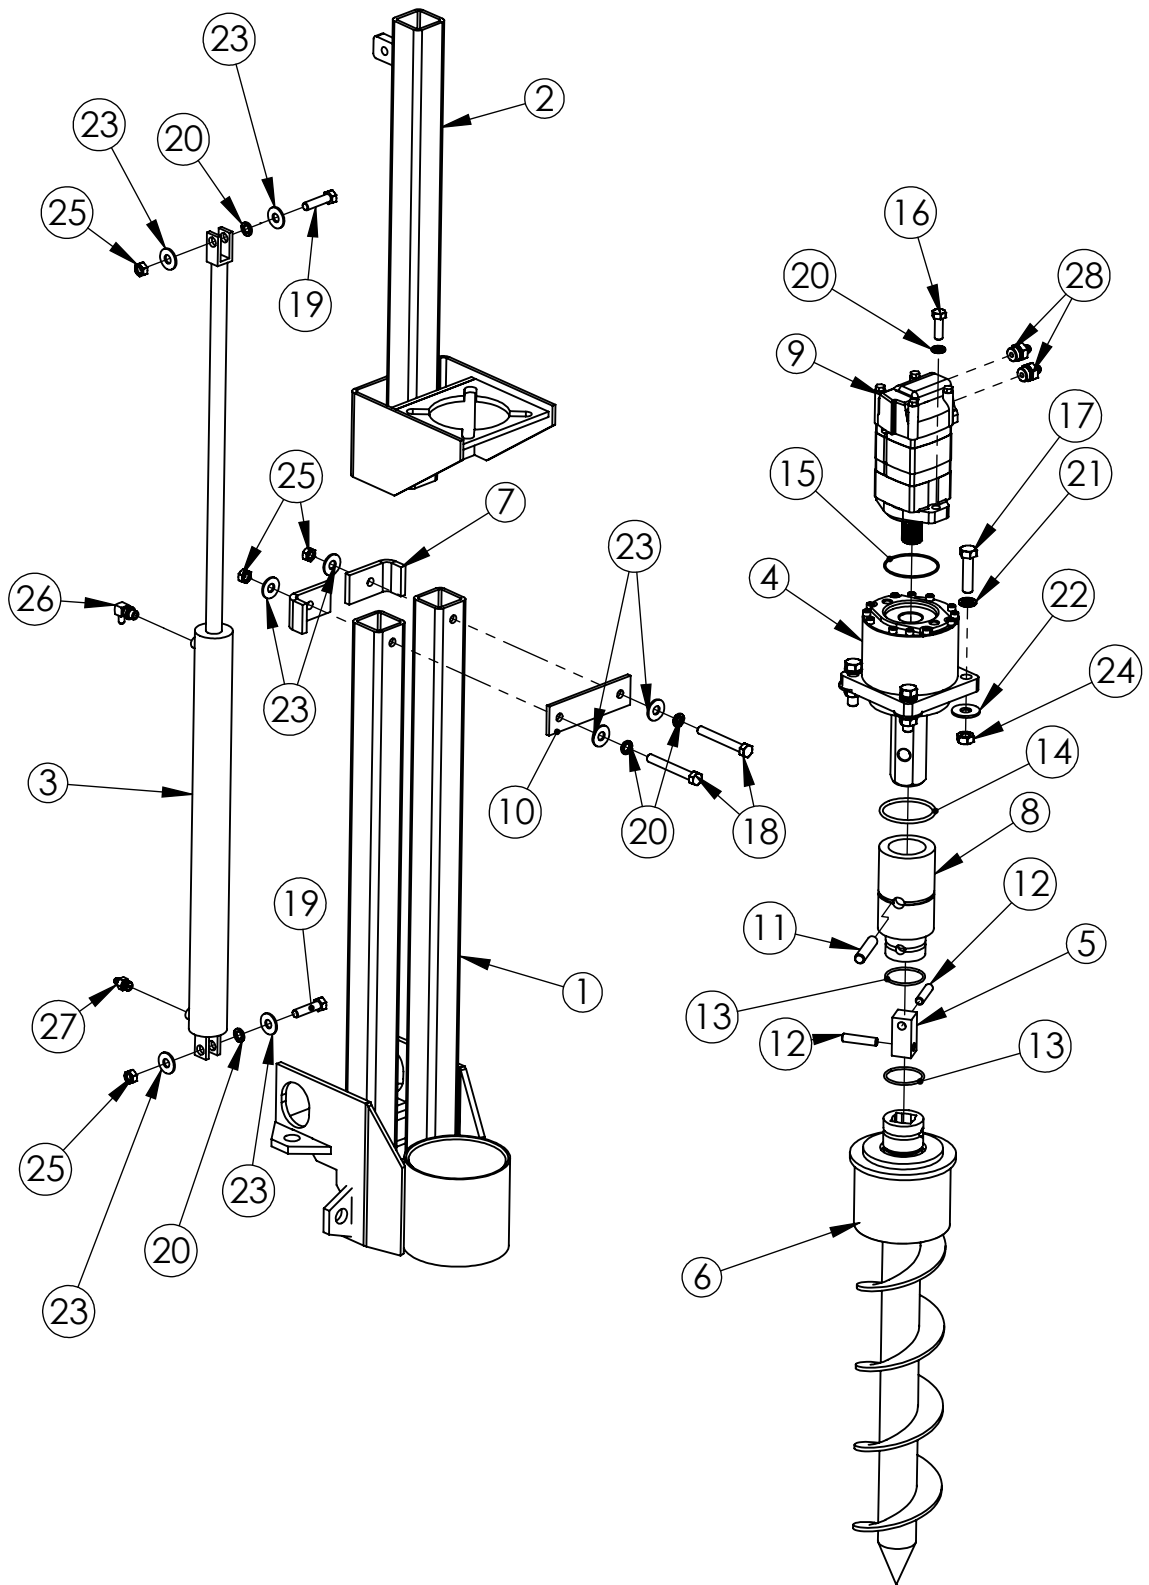

SEAT ASSEMBLY 80649
BOM

ITEM NO.	PART NUMBER	DESCRIPTION	QTY
1	22183	SL2020 - OP STATION SEAT	1
2	22184	ARMREST - KIT	1
3	22185	ADJUSTOR - SL2020 SEAT	1

SEAT SWITCH - 80687
BOM

ITEM NO.	PART NUMBER	DESCRIPTION	QTY.
1	22260	BLOCK VALVE	1
2	22318	SEAT VALVE	1

STAKE DOWN ASSY - 80676

STAKEDOWN ASSY - 80676
BOM

ITEM NO.	PART NUMBER	DESCRIPTION	QTY
1	70914	STAKE DOWN	1
2	70915	CARRIAGE	1
3	22055	CYLINDER	1
4	22178	GREARBOX OMNI STAKE DOWN	1
5	64205		1
6	70916	STAKE 42"	1
7	64064		2
8	70955	AUGER DRIVE	1
9	22194	CHAR-LYNN 104-1034	1
10	65083	SL2020 - AUGER STAKE DOWN BAR	1
11	65241	PIN, 5/8" DIA. ROUND BAR, 3" LONG	1
12	65242	PIN, 1/2" DIA. ROUND BAR, 2 1/4" LONG	2
13	236-1760-02	O-RING, RUBBER - 2.234 ID X .139 W.	2
14	121195	O-RING, RUBBER - 3.1 ID X .21 WIDE	1
15	120679	O-RING, RUBBER-0.103 X 3.237 NITRILE	1
16	1213X112HB	BOLT, HEX, 1/2-13 X 1 1/2" LONG	2
17	5811X212HB	BOLT, HEX, 5/8-11 X 2 1/2" LONG	4
18	1213X4HB	BOLT, HEX, 1/2-13 X 4" LONG	2
19	1213X2HB	BOLT, HEX, 1/2-13 X 2" LONG	2
20	12LW	WASHER, LOCK, 1/2"	6
21	58LW	WASHER, LOCK, 5/8"	4
22	58FW	WASHER, FLAT, 5/8"	4
23	12FW	WASHER, FLAT, 1/2"	8
24	5811HN		4
25	1213HN		4
26	6MB4MJ90	HYD. FITTING 6MB4MJ90	1
27	5614		1
28	10MB6MJ	FITTING, HYDRAULIC, 10MB6MJ	2