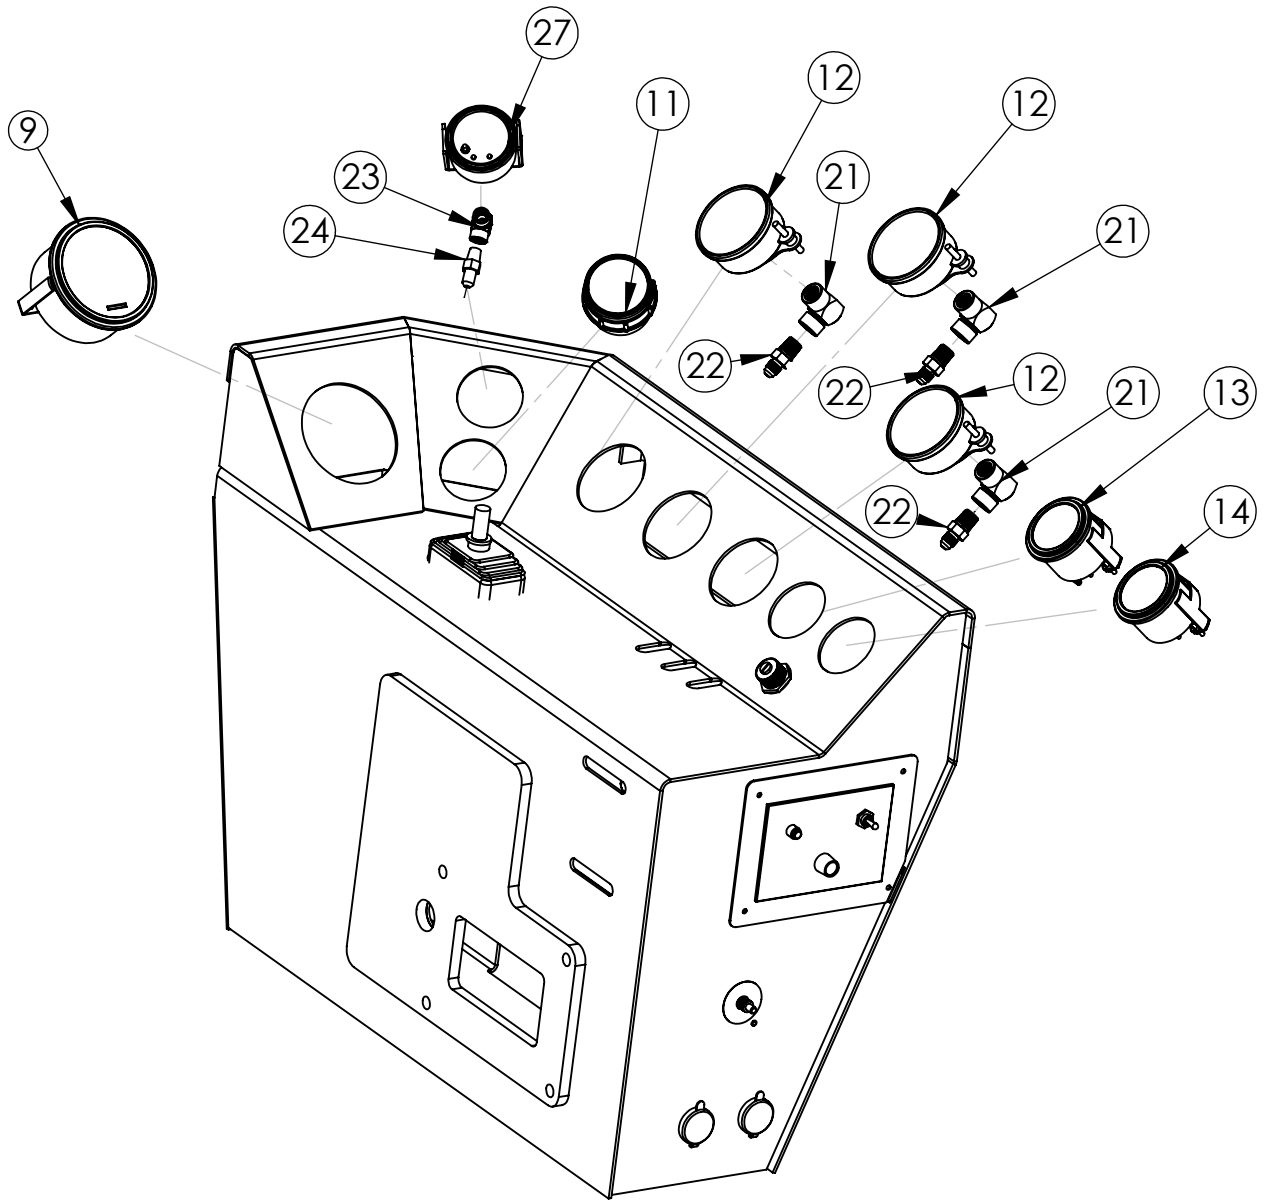

OPERATORS STATION - RIGHT CONSOLE - 80662
BOM

ITEM NO.	PART NUMBER	DESCRIPTION	QTY
9	22325	ENGINE TACH HOURMETER	1
11	22327	ENGINE WATER TEMP GAUGE	1
12	22328	HYDR PRESSURE GAUGE - 0-3000 PSI	3
13	22414	FUEL GAUGE	1
14	22416	VOLTS GAUGE	1
21	4FP4FP90	4FP4FP90	3
22	4MP4MJ	4MP4MJ	3
23	2FP2FP90	2FP2FP90	1
24	2MP4MJ	2MP4MJ FITTING	1