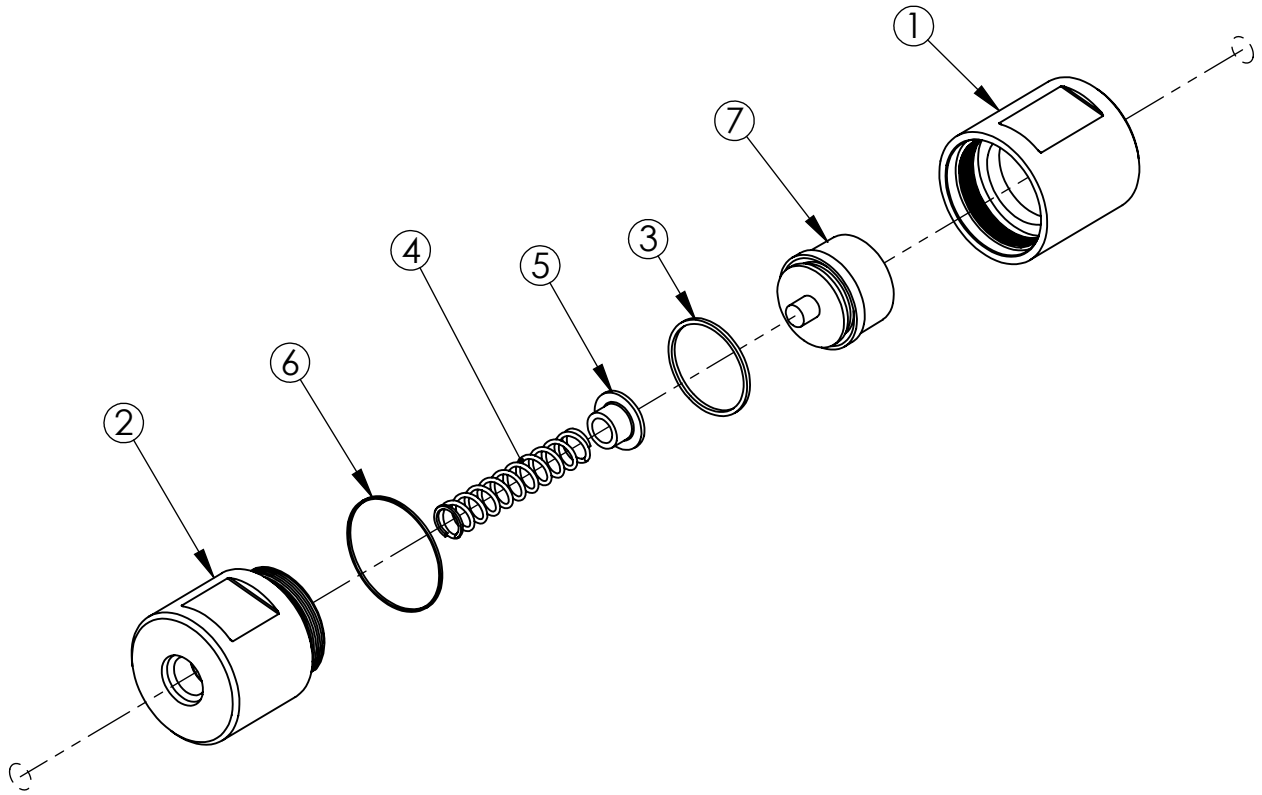

STAKE DOWN ASSY - 80676

STAKEDOWN ASSY - 80676
BOM

ITEM NO.	PART NUMBER	DESCRIPTION	QTY
1	70914	STAKE DOWN	1
2	70915	CARRIAGE	1
3	22055	CYLINDER	1
4	22178	GREARBOX OMNI STAKE DOWN	1
5	64205		1
6	70916	STAKE 42"	1
7	64064		2
8	70955	AUGER DRIVE	1
9	22194	CHAR-LYNN 104-1034	1
10	65083	SL2020 - AUGER STAKE DOWN BAR	1
11	65241	PIN, 5/8" DIA. ROUND BAR, 3" LONG	1
12	65242	PIN, 1/2" DIA. ROUND BAR, 2 1/4" LONG	2
13	236-1760-02	O-RING, RUBBER - 2.234 ID X .139 W.	2
14	121195	O-RING, RUBBER - 3.1 ID X .21 WIDE	1
15	120679	O-RING, RUBBER-0.103 X 3.237 NITRILE	1
16	1213X112HB	BOLT, HEX, 1/2-13 X 1 1/2" LONG	2
17	5811X212HB	BOLT, HEX, 5/8-11 X 2 1/2" LONG	4
18	1213X4HB	BOLT, HEX, 1/2-13 X 4" LONG	2
19	1213X2HB	BOLT, HEX, 1/2-13 X 2" LONG	2
20	12LW	WASHER, LOCK, 1/2"	6
21	58LW	WASHER, LOCK, 5/8"	4
22	58FW	WASHER, FLAT, 5/8"	4
23	12FW	WASHER, FLAT, 1/2"	8
24	5811HN		4
25	1213HN		4
26	6MB4MJ90	HYD. FITTING 6MB4MJ90	1
27	5614		1
28	10MB6MJ	FITTING, HYDRAULIC, 10MB6MJ	2