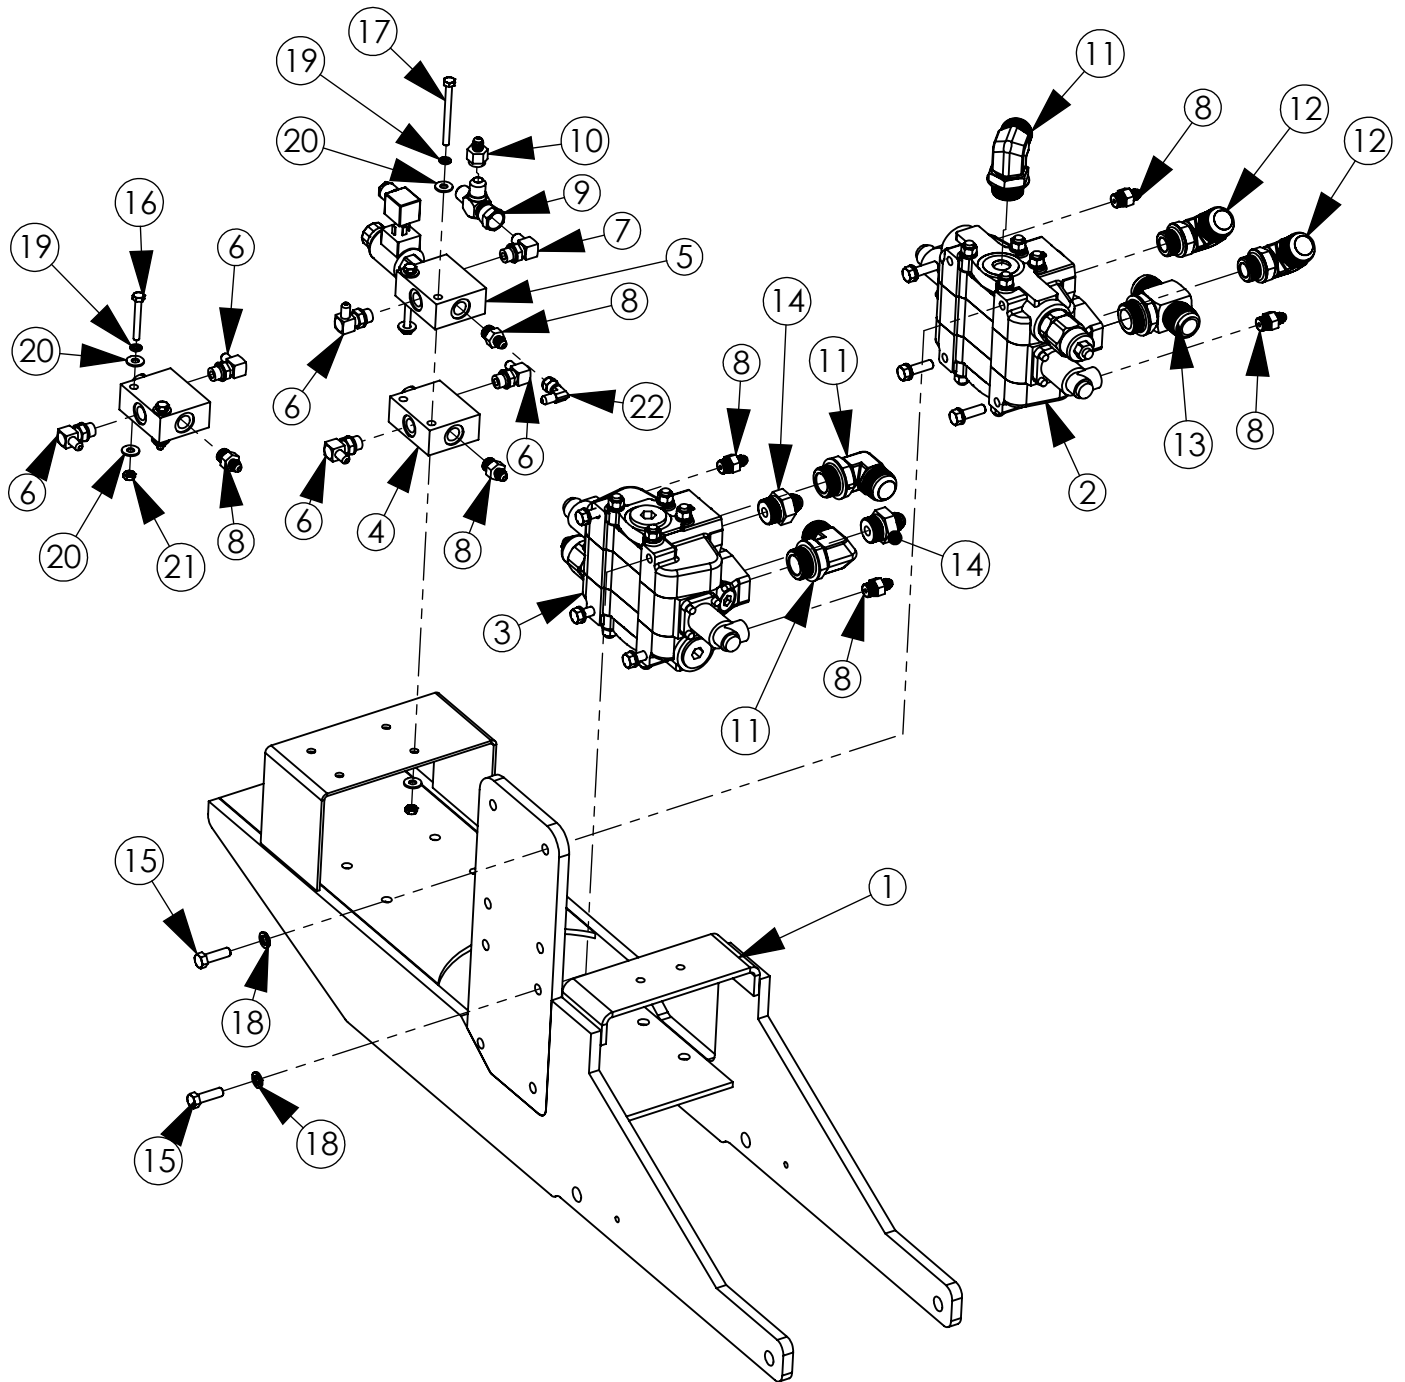

GORE TRACK MOUNT - 80685
BOM

ITEM NO.	PART NUMBER	DESCRIPTION	QTY
1	71084	MOUNT GORE TRAC / VALVE	1
2	22713		1
3	22714		1
6	6MB4MJ90	HYD. FITTING 6MB4MJ90	5
7	6MB8MJ90	HYD. FITTING 6MB6MJ90	1
8	5614	FTG HYD 6MB-4MJ	7
9	8MJ8MJ8FJXT	8MJ X 8MJ X 8 FJX TEE	1
10	4MJ8FJ		1
11	16MB16MJ90	16MB16MJ90	3
12	12MB16MJ90	12MB16MJ90	2
13	16MB16MJ16MJT		1
14	12MB8MJ	HYD. FITTING 12MB8MJ	2
15	3816X114HB	BOLT, HEX, 3/8-16 X 1 1/4" LONG	8
16	1420X2HB	BOLT, HEX, 1/4-20 X 2" LONG	2
17	1420X3HB	BOLT, HEX, 1/4-20 X 3" LONG	2
18	38LW	WASHER, LOCK, 3/8"	8
19	14LW	WASHER, LOCK, 1/4"	4
20	14FW	WASHER, FLAT, 1/4"	8
21	1420HN	NUT, HEX, 1/4-20	4
22	4MJ4FJX90	HYD. FITTING 4MJ4FJX45	1