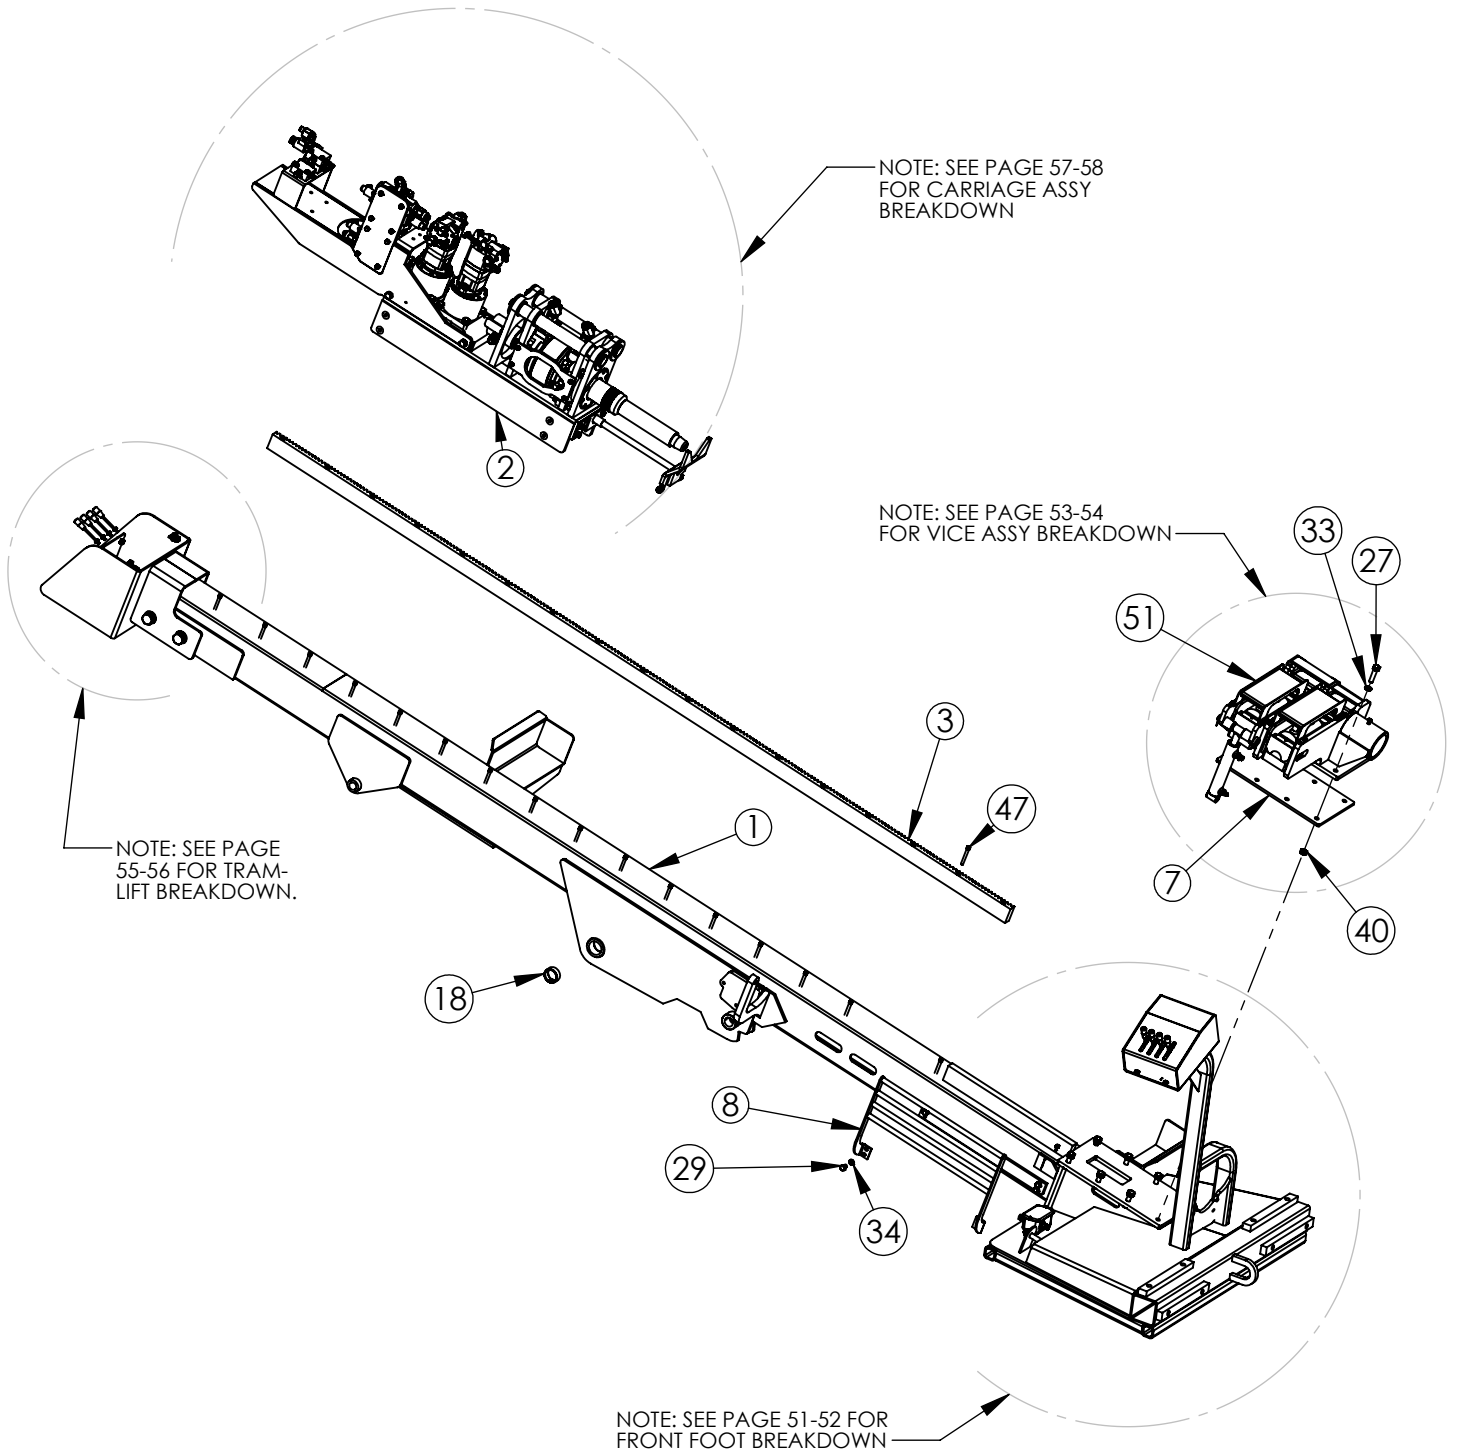

DRILL RACK ASSY - 80656

DRILL RACK ASSEMBLY - 80656
BOM

ITEM NO.	PART NUMBER	DESCRIPTION	QTY
1	71061	DRILL RACK WA	1
2	80677	CARRIAGE R&P ASSY	1
3	22297	RACK 5 DP	1
7	64836	PLATE VICE	1
8	71157	SL2020 - SAFTEY BAR	1
18	22339	SEAT SWIVEL BUSHING	2
27	5811X212HB	BOLT, HEX, 5/8-11 X 2 1/2" LONG	8
29	1213X34HB	BOLT, HEX, 1/2-13 X 3/4" LONG	4
33	58LW	WASHER, LOCK, 5/8"	8
34	12LW	WASHER, LOCK, 1/2"	4
40	5811HN	NUT, HEX, 5/8-11	8
47	3816X3SHCS	SOCKET HEAD CAP SCREW, 3/8-16 X 3 LONG	17
51	80610	VICE ASSY	1