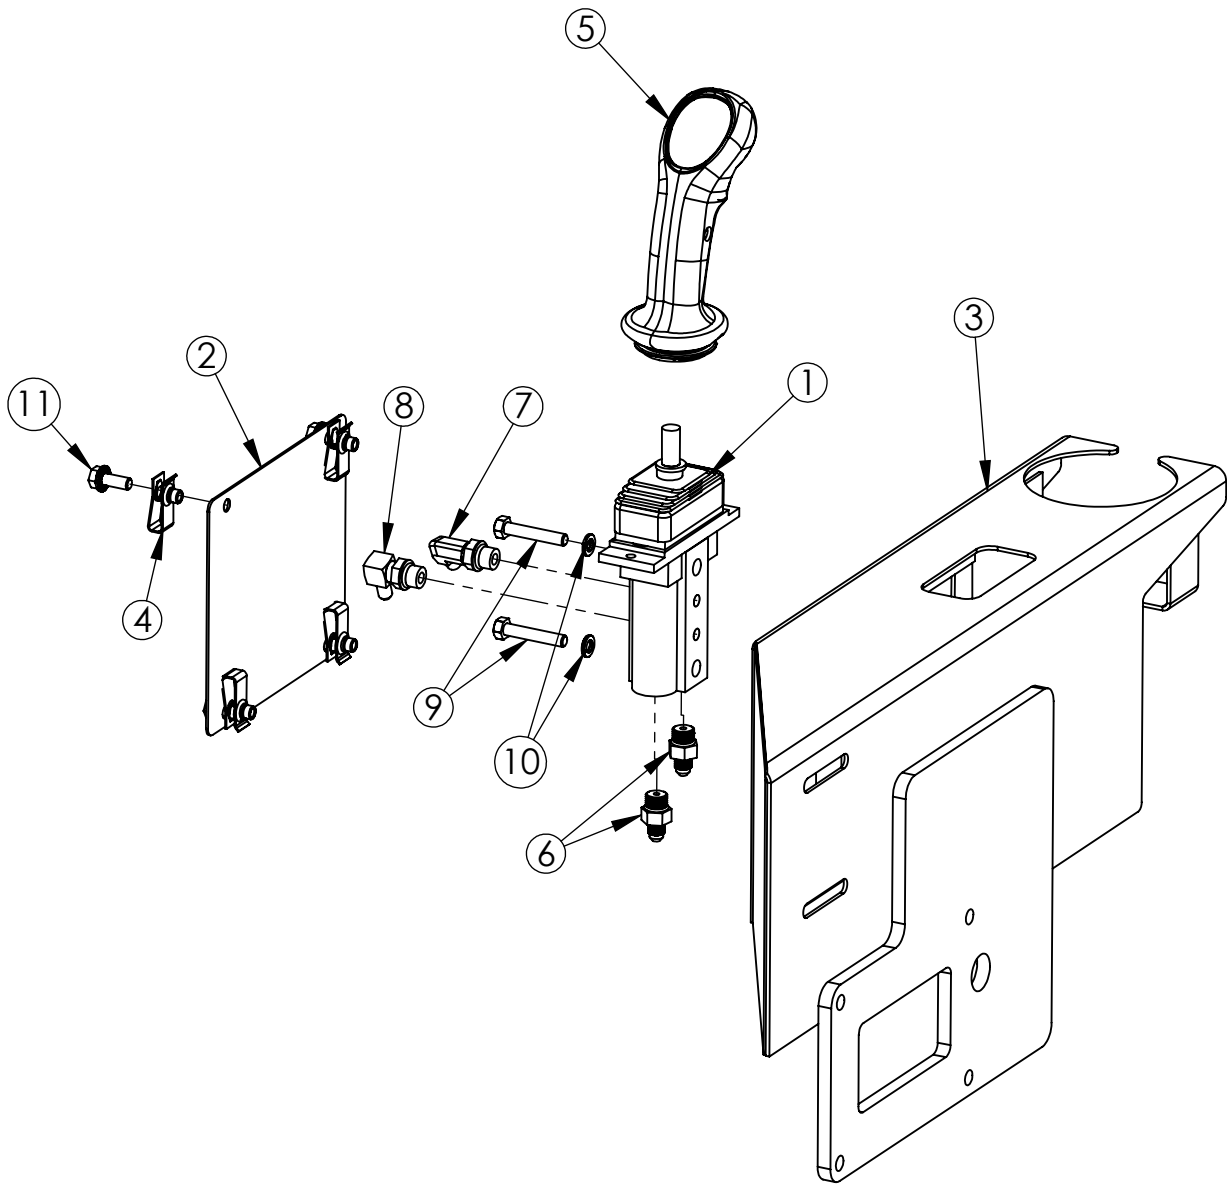

OPERATORS STATION - LEFT CONSOLE - 80661
BOM

ITEM NO.	PART NUMBER	DESCRIPTION	QTY
1	22192	JOY STICK SPRING RETURN PILOT OP	1
2	64637	SHEET COVER OP STATION	1
3	71064	WELDMENT-OP STATION, LEFT	1
4	22279	U NUT 5/16 - 18	4
5	22524	HANDLE, VALVE, SL2020, SUREGRIP	1
6	5614	FTG HYD 6MB-4MJ	2
7	6MB4MJ90L	6MB - 4MJ 90 LL FITTING	1
8	6MB4MJ90	HYD. FITTING 6MB4MJ90	1
9	51618X134HB	BOLT, HEX, 5/16-18 X 1 3/4" LONG	2
10	516LW	WASHER, LOCK, 5/16"	2
11	51618X34WHB	BOLT, WHIZ, 5/16-18 X 3/4" LONG	4