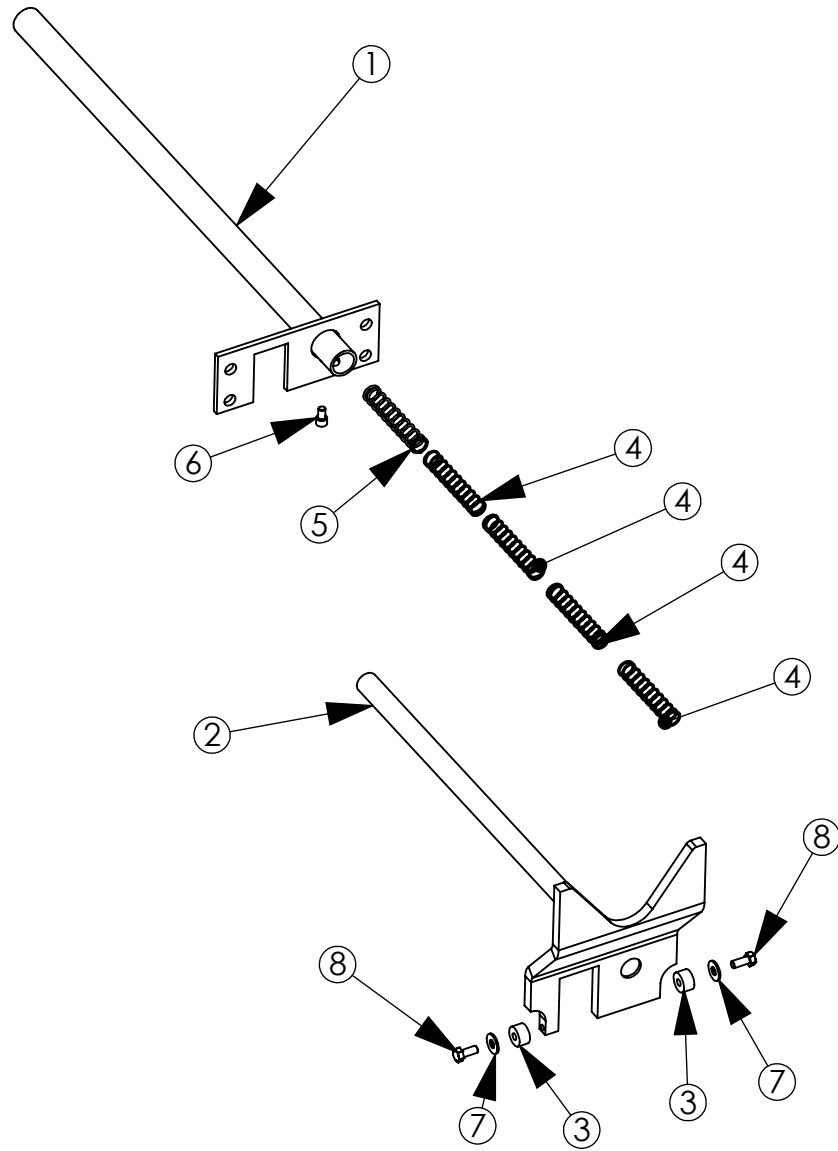

ROD CATCHER - 80696
BOM

ITEM NO.	PART NUMBER	DESCRIPTION	QTY
1	71151	SLIDE TUBE MOUNT	1
2	71152	PLATE WELDMENT	1
3	22223	1 CAMROLL BEARING	2
4	236-8330-02	SPRING	4
5	236-8331-02	SPRING	1
6	51618X12SHCS	SOCKET HEAD CAP SCREW, 5/16 X 0.5LONG	1
7	516FW	WASHER, FLAT, 5/16"	2
8	51618X34HB	BOLT, HEX, 5/16-18 X 3/4" LONG	2